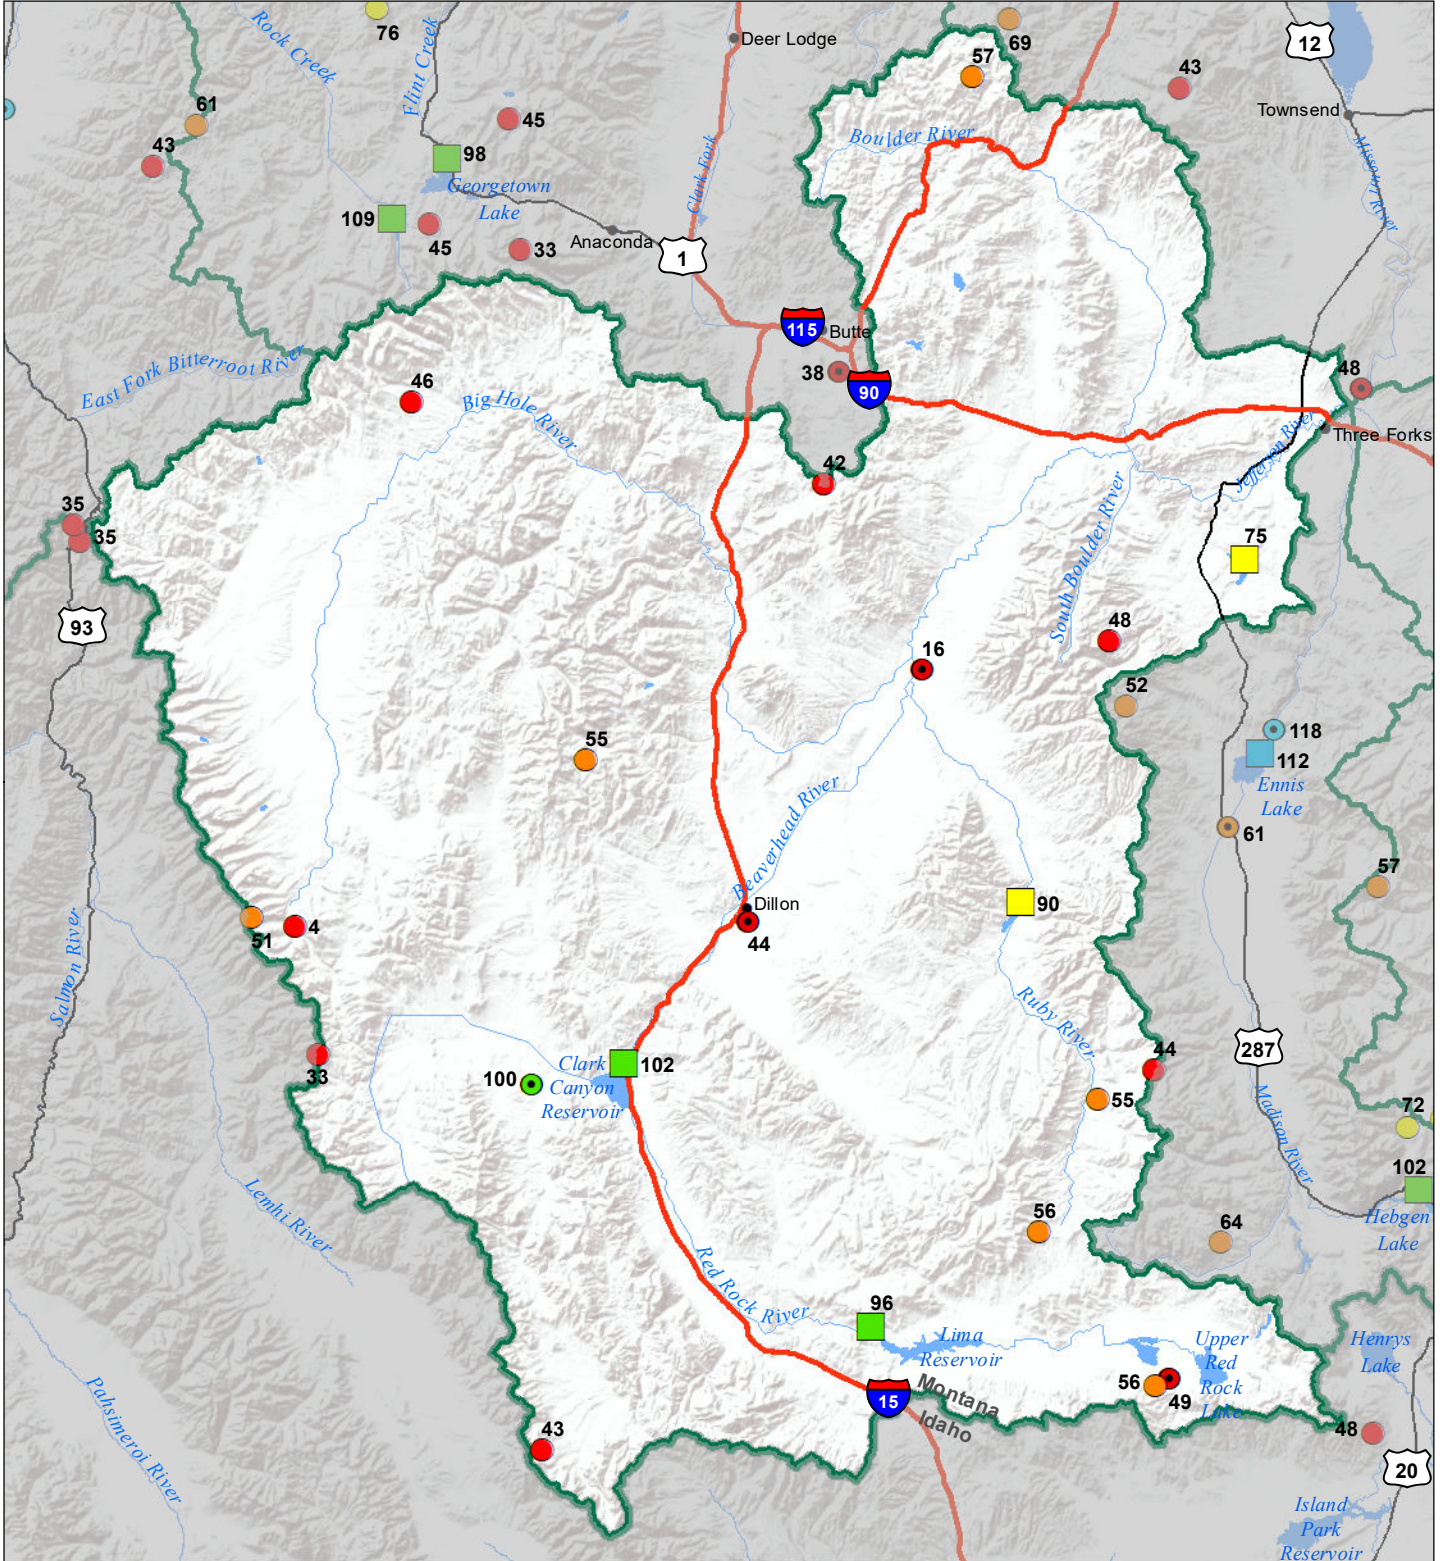

Jefferson River Basin

Monthly Precipitation and Reservoir Levels

Percentage of Normal

May 1, 2021 (April 1, 2021 - May 1, 2021)

Precipitation Percent of Normal

SNOTEL

- > 150%
- 131 - 150%
- 111 - 130%
- 91 - 110%
- 71 - 90%
- 51 - 70%
- 1 - 50%

COOP/ACIS

- > 150%
- 131 - 150%
- 111 - 130%
- 91 - 110%
- 71 - 90%
- 51 - 70%
- 1 - 50%

Reservoirs Percent of Normal

- > 150%
- 131 - 150%
- 111 - 130%
- 91 - 110%
- 71 - 90%
- 51 - 70%
- 1 - 50%