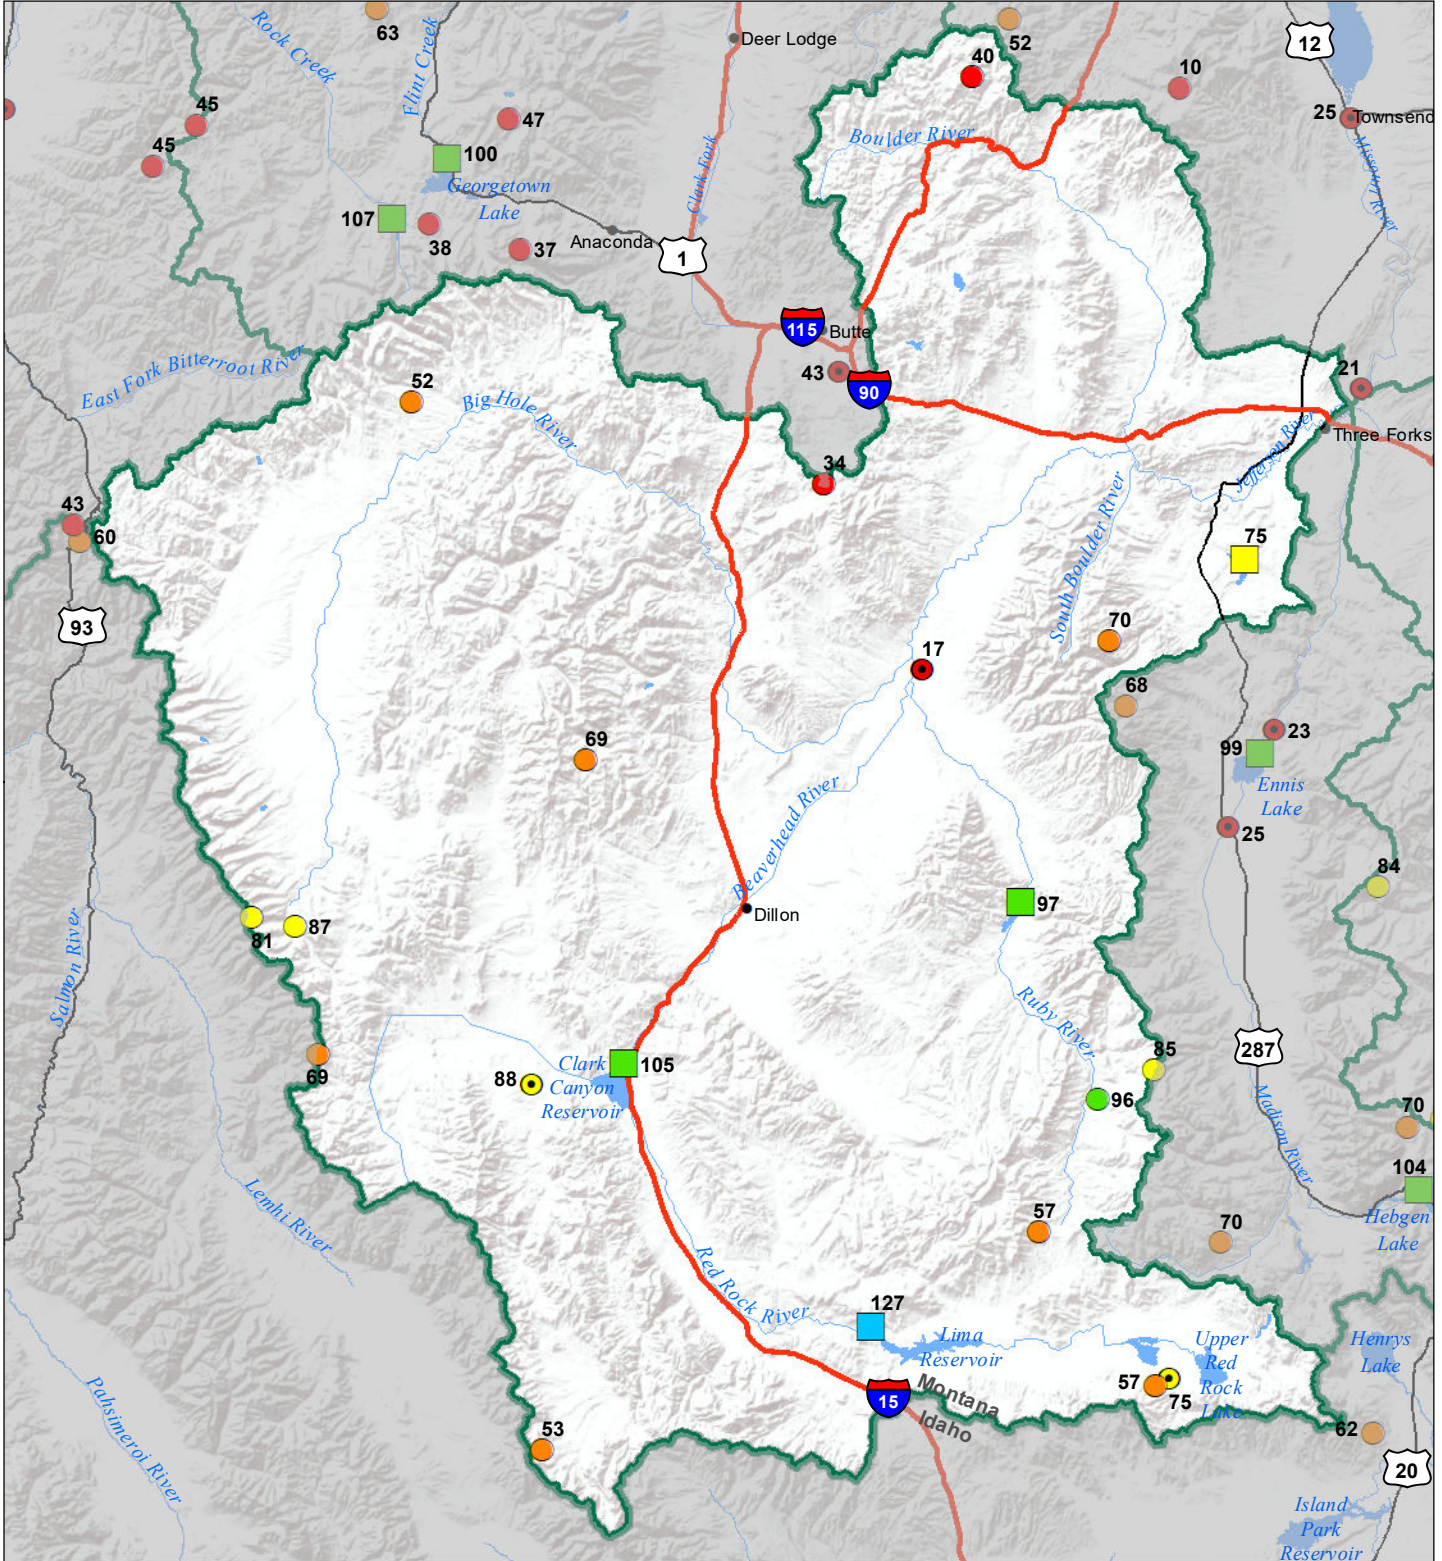

Jefferson River Basin

Monthly Precipitation and Reservoir Levels

Percentage of Normal

April 1, 2021 (March 1, 2021 - April 1, 2021)

Precipitation Percent of Normal

SNOTEL

- > 150%
- 131 - 150%
- 111 - 130%
- 91 - 110%
- 71 - 90%
- 51 - 70%
- 1 - 50%

COOP/ACIS

- > 150%
- 131 - 150%
- 111 - 130%
- 91 - 110%
- 71 - 90%
- 51 - 70%
- 1 - 50%

Reservoirs Percent of Normal

- > 150%
- 131 - 150%
- 111 - 130%
- 91 - 110%
- 71 - 90%
- 51 - 70%
- 1 - 50%

Montana State Library
Natural Resource
Information System