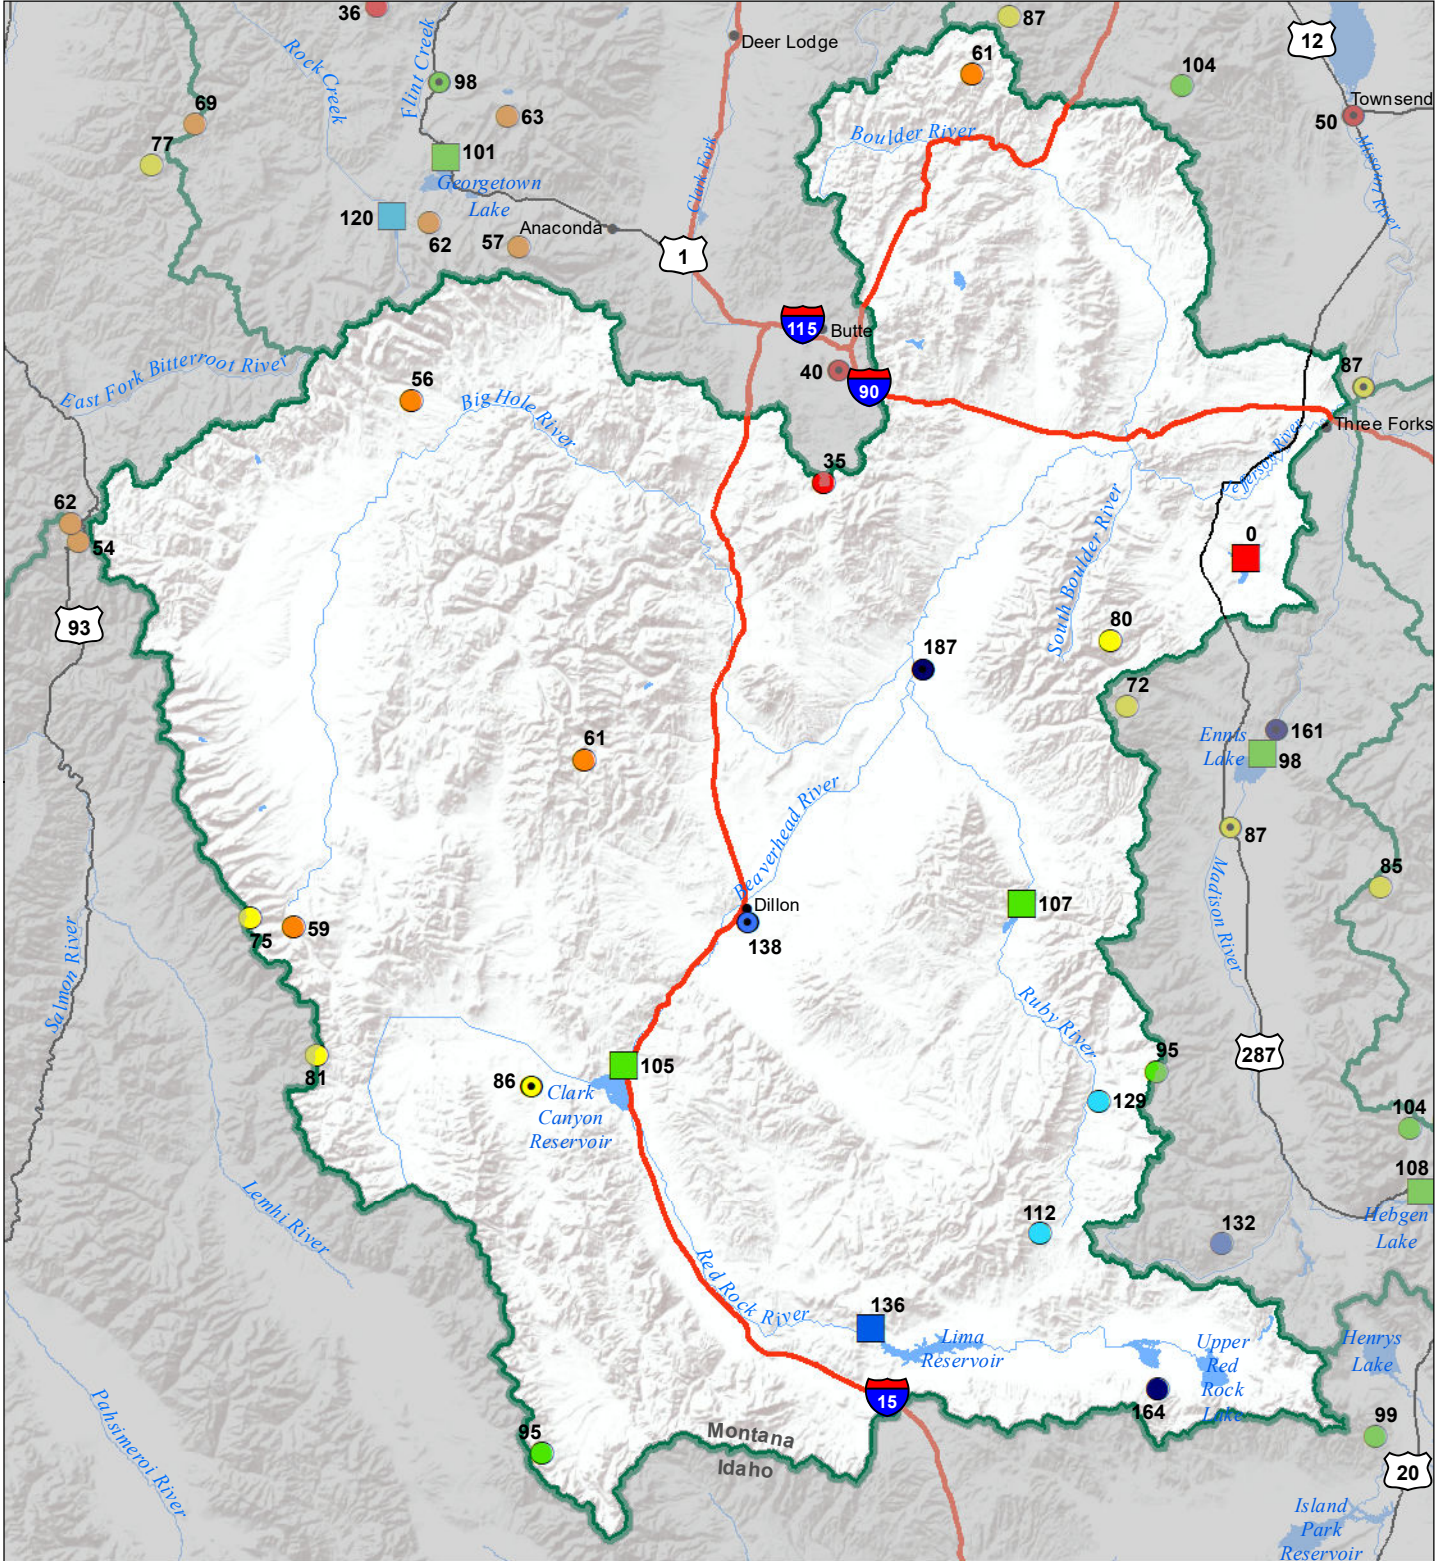

# Jefferson River Basin Monthly Precipitation and Reservoir Levels Percentage of Normal February 1, 2021 (January 1, 2021 - February 1, 2021)

### Precipitation Percent of Normal

#### SNOTEL

- > 150%
- 131 - 150%
- 111 - 130%
- 91 - 110%
- 71 - 90%
- 51 - 70%
- 1 - 50%

#### COOP/ACIS

- > 150%
- 131 - 150%
- 111 - 130%
- 91 - 110%
- 71 - 90%
- 51 - 70%
- 1 - 50%