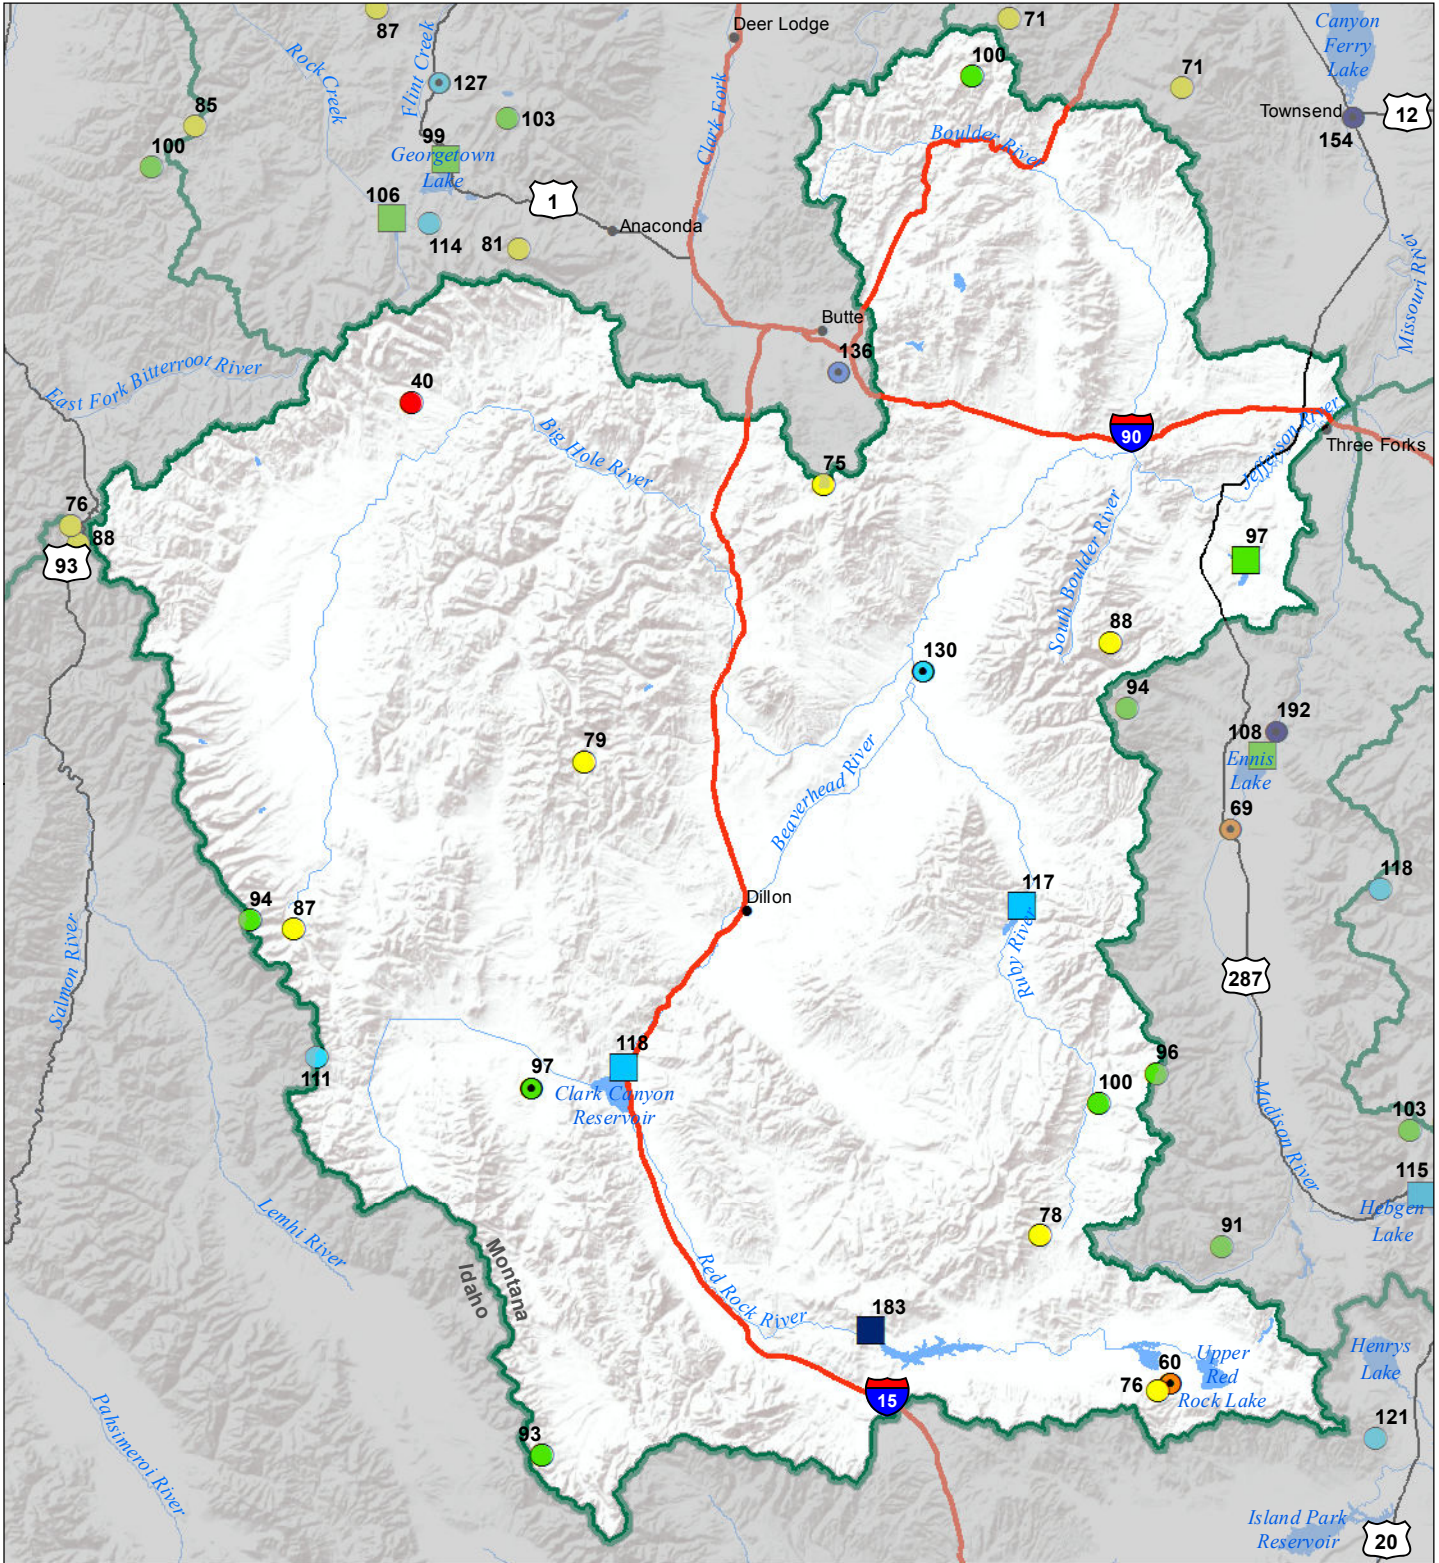

# Jefferson River Basin

## Monthly Precipitation and Reservoir Levels Percentage of Normal

### February 1, 2018 (January 1, 2018 - February 1, 2018)

##### SNOTEL

- > 150%
- 131 - 150%
- 111 - 130%
- 91 - 110%
- 71 - 90%
- 51 - 70%
- 1 - 50%