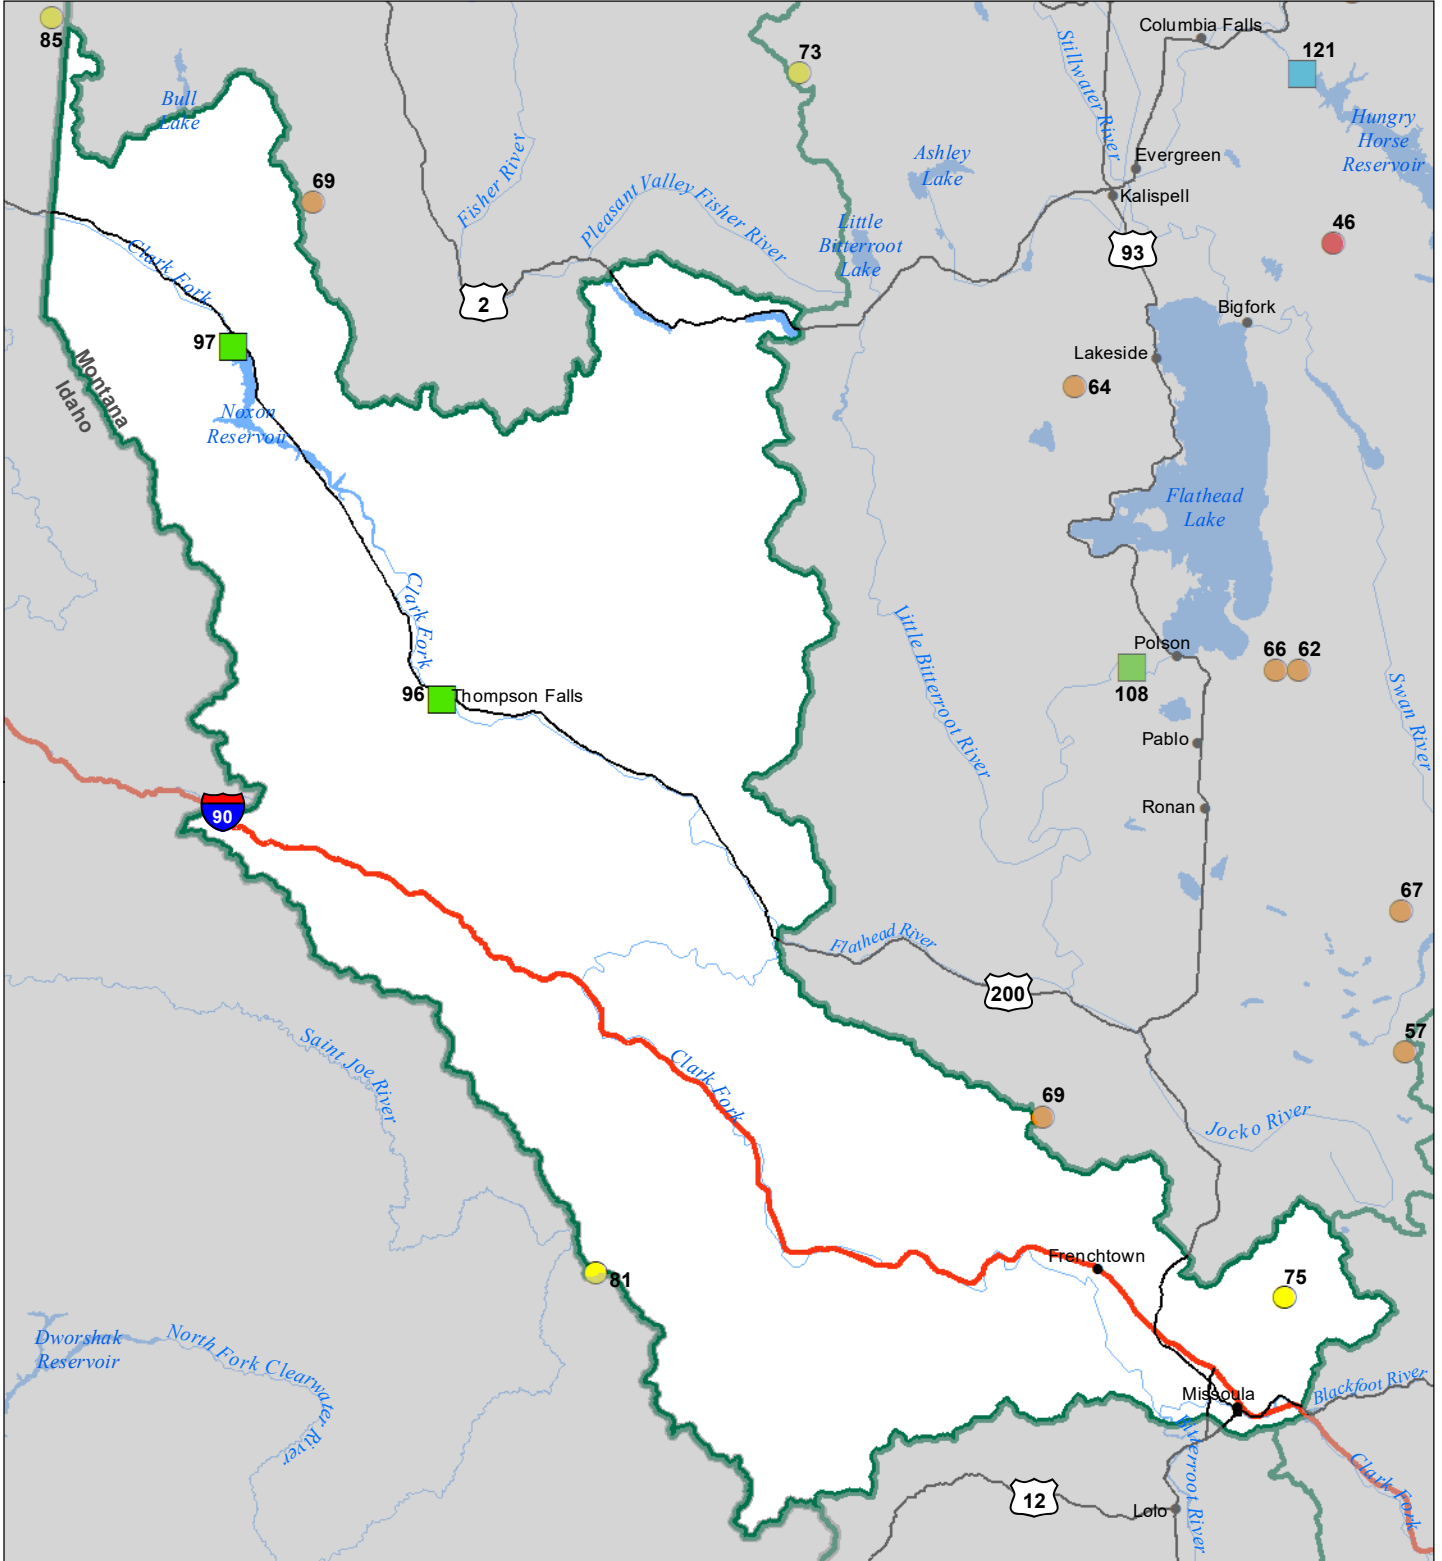

# Lower Clark Fork River Basin Monthly Precipitation and Reservoir Levels Percentage of Normal April 1, 2024 (March 1, 2023 - April 1, 2024)

### Precipitation Percent of Normal

#### SNOTEL

- > 150%
- 131 - 150%
- 111 - 130%
- 91 - 110%
- 71 - 90%
- 51 - 70%
- 1 - 50%