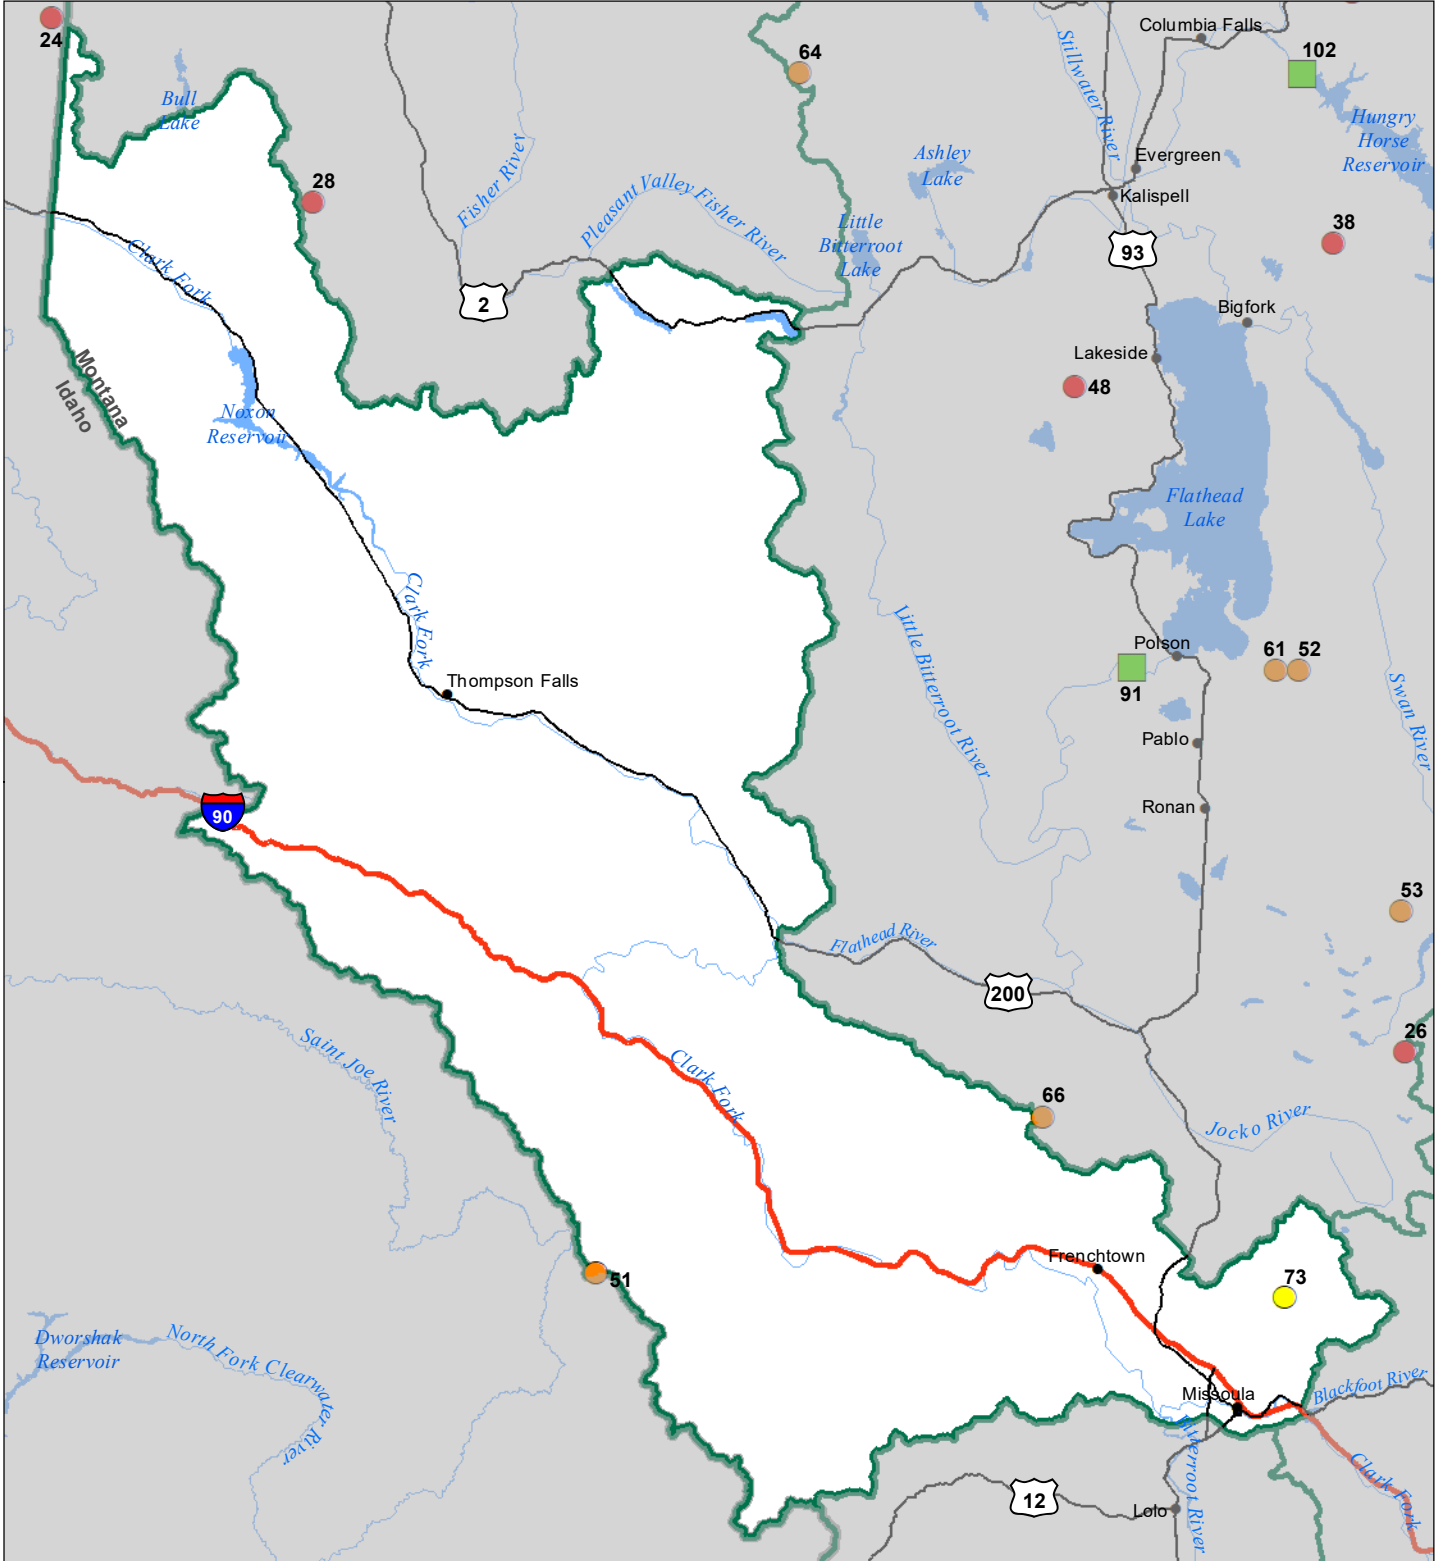

Lower Clark Fork River Basin Monthly Precipitation and Reservoir Levels Percentage of Normal November 1, 2023 (October 1, 2023 - November 1, 2023)

Precipitation Percent of Normal

SNOTEL

- > 150%
- 131 - 150%
- 111 - 130%
- 91 - 110%
- 71 - 90%
- 51 - 70%
- 1 - 50%

COOP/ACIS

- > 150%
- 131 - 150%
- 111 - 130%
- 91 - 110%
- 71 - 90%
- 51 - 70%
- 1 - 50%

Reservoirs Percent of Normal

- > 150%
- 131 - 150%
- 111 - 130%
- 91 - 110%
- 71 - 90%
- 51 - 70%
- 1 - 50%