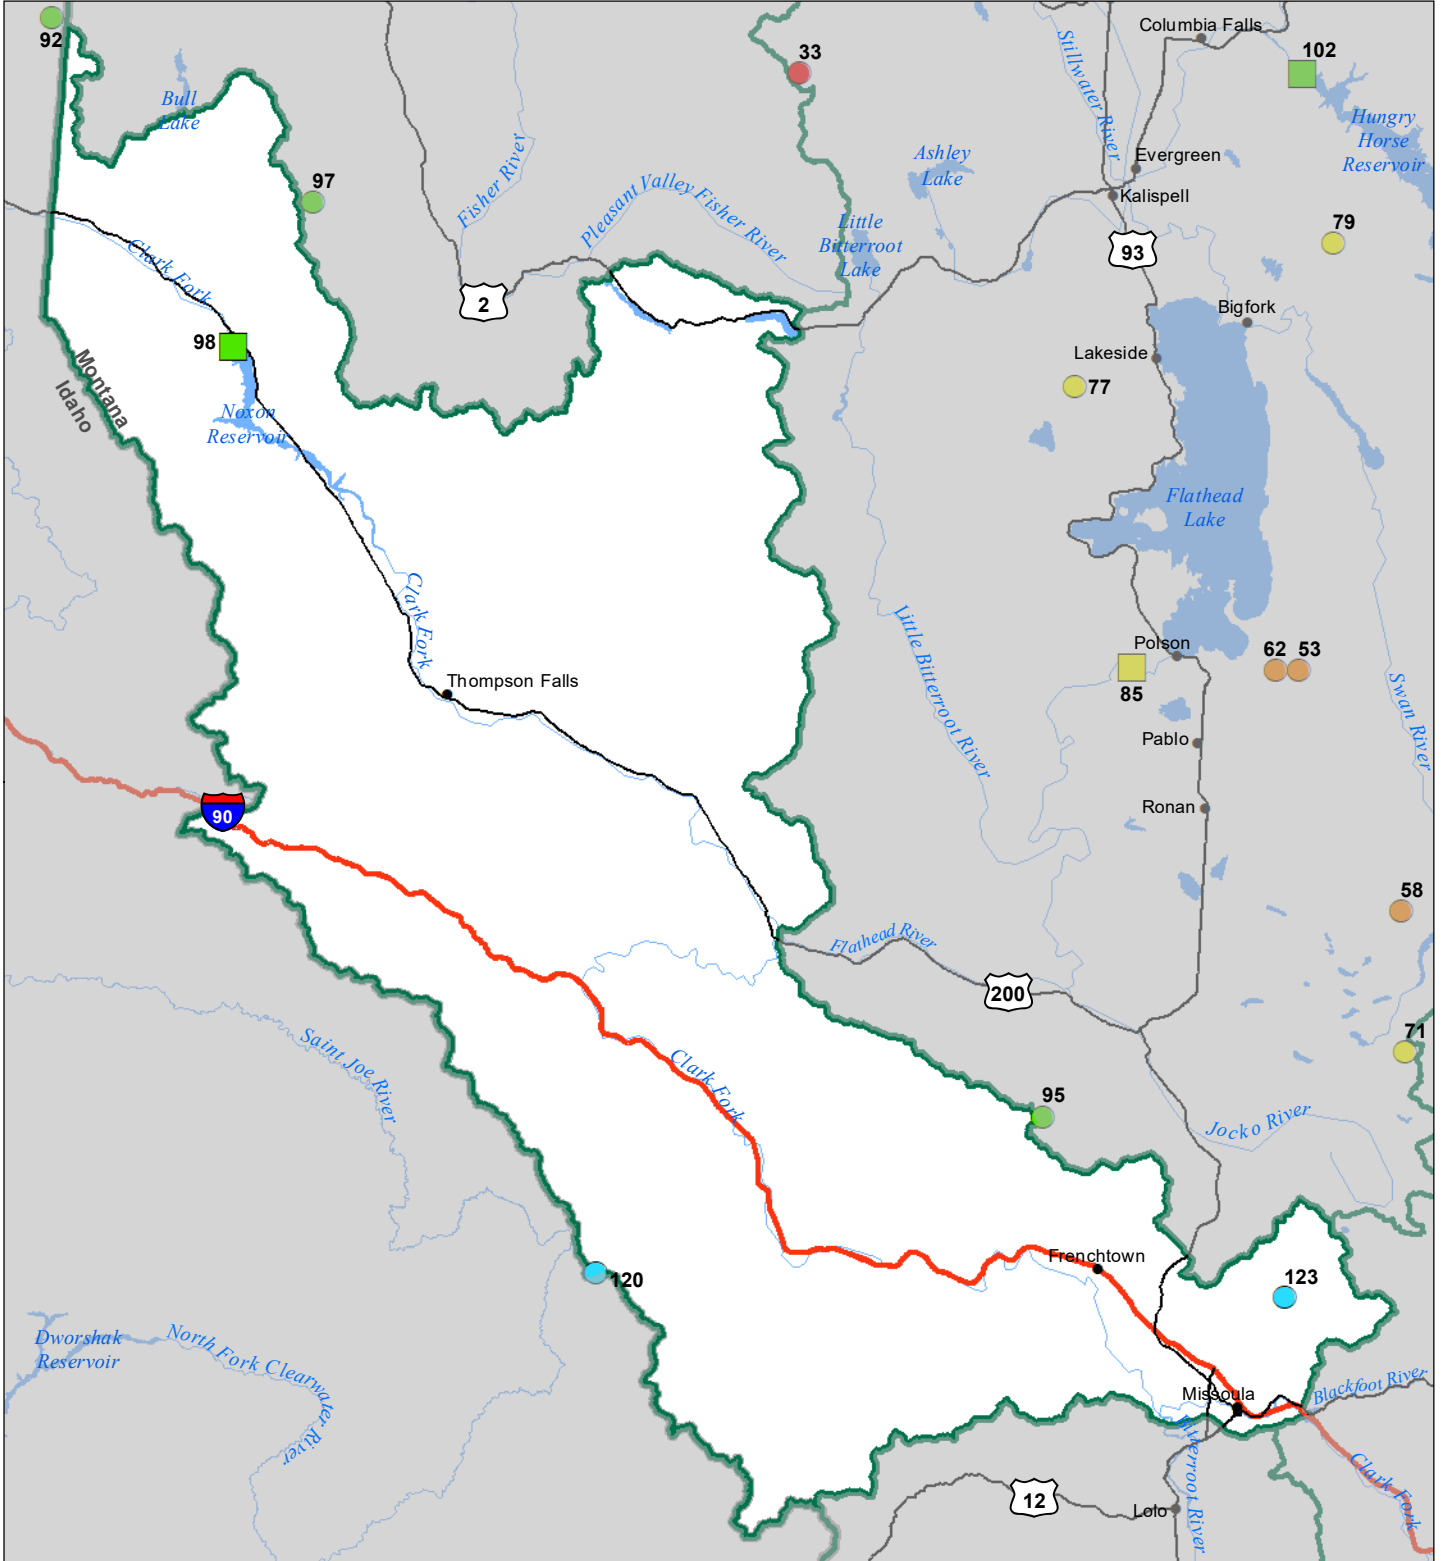

Lower Clark Fork River Basin Monthly Precipitation and Reservoir Levels Percentage of Normal October 1, 2023 (September 1, 2023 - October 1, 2023)

Precipitation Percent of Normal

SNOTEL		COOP/ACIS	
● > 150%	● 71 - 90%	● > 150%	● 71 - 90%
● 131 - 150%	● 51 - 70%	● 131 - 150%	● 51 - 70%
● 111 - 130%	● 1 - 50%	● 111 - 130%	● 1 - 50%
● 91 - 110%		● 91 - 110%	

Reservoirs Percent of Normal

■ > 150%
■ 131 - 150%
■ 111 - 130%
■ 91 - 110%
■ 71 - 90%
■ 51 - 70%
■ 1 - 50%