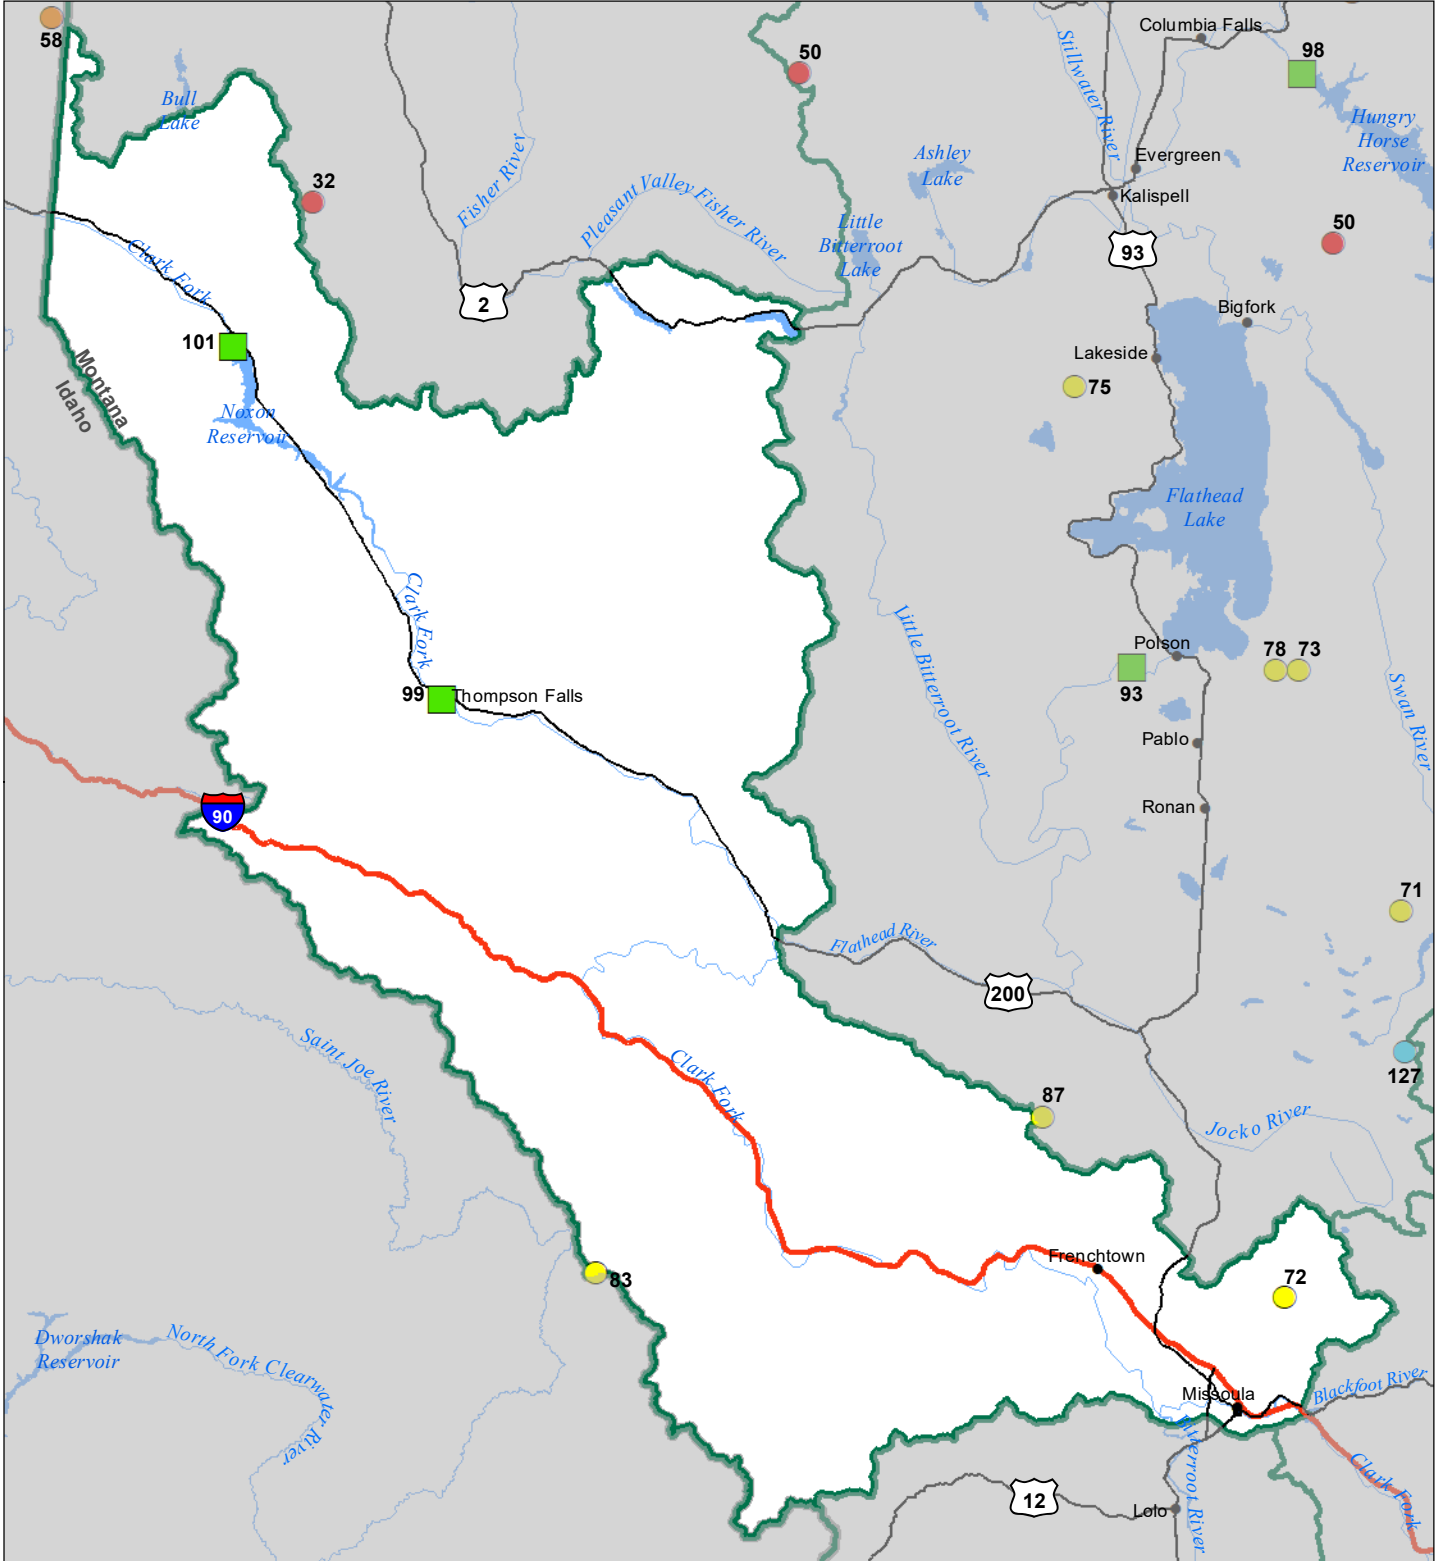

Lower Clark Fork River Basin Monthly Precipitation and Reservoir Levels Percentage of Normal July 1, 2023 (June 1, 2023 - July 1, 2023)

Precipitation Percent of Normal

SNOTEL

- > 150%
- 131 - 150%
- 111 - 130%
- 91 - 110%
- 71 - 90%
- 51 - 70%
- 1 - 50%

COOP/ACIS

- > 150%
- 131 - 150%
- 111 - 130%
- 91 - 110%
- 71 - 90%
- 51 - 70%
- 1 - 50%

Reservoirs Percent of Normal

- > 150%
- 131 - 150%
- 111 - 130%
- 91 - 110%
- 71 - 90%
- 51 - 70%
- 1 - 50%