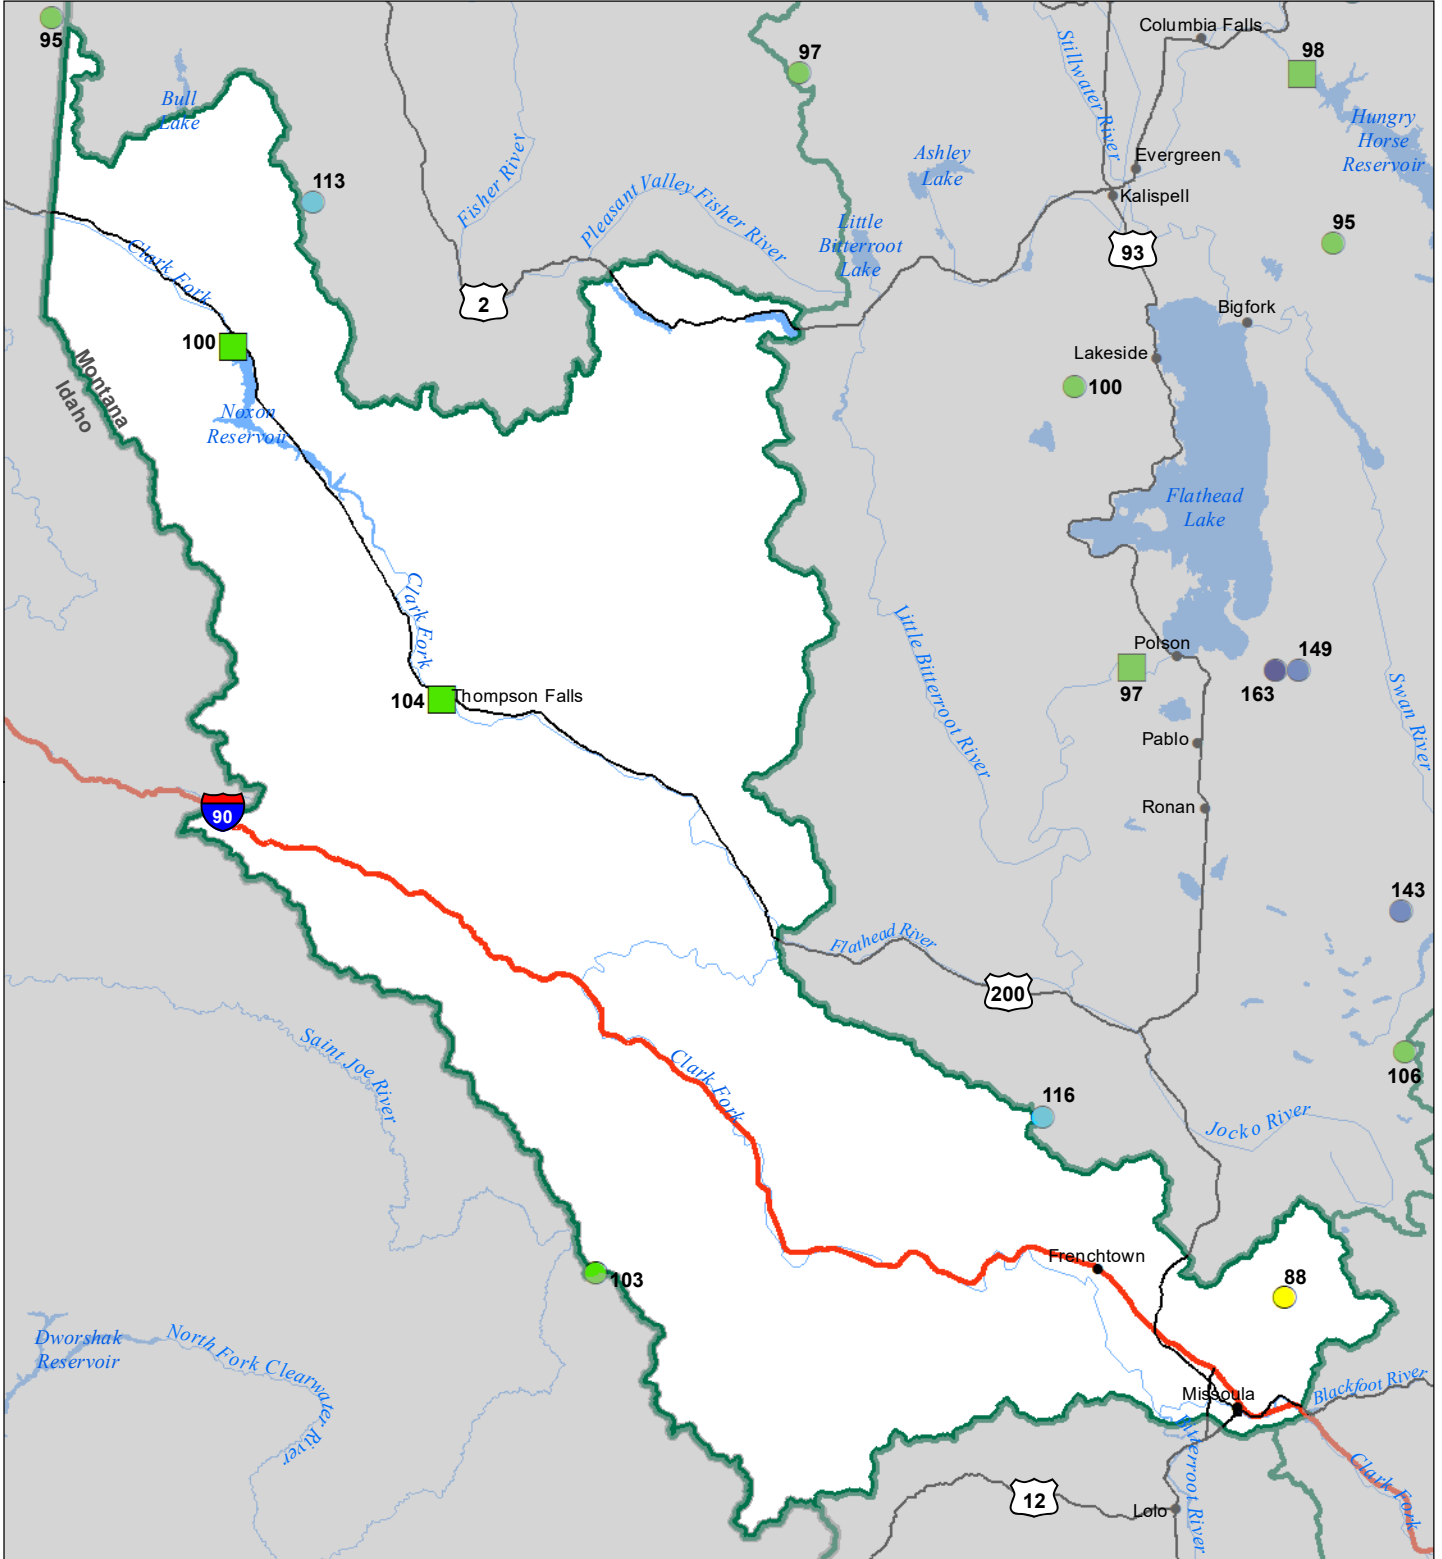

Lower Clark Fork River Basin Monthly Precipitation and Reservoir Levels Percentage of Normal January 1, 2023 (December 1, 2022 - January 1, 2023)

Precipitation Percent of Normal

SNOTEL

- > 150%
- 131 - 150%
- 111 - 130%
- 91 - 110%
- 71 - 90%
- 51 - 70%
- 1 - 50%

COOP/ACIS

- > 150%
- 131 - 150%
- 111 - 130%
- 91 - 110%
- 71 - 90%
- 51 - 70%
- 1 - 50%

Reservoirs Percent of Normal

- > 150%
- 131 - 150%
- 111 - 130%
- 91 - 110%
- 71 - 90%
- 51 - 70%
- 1 - 50%