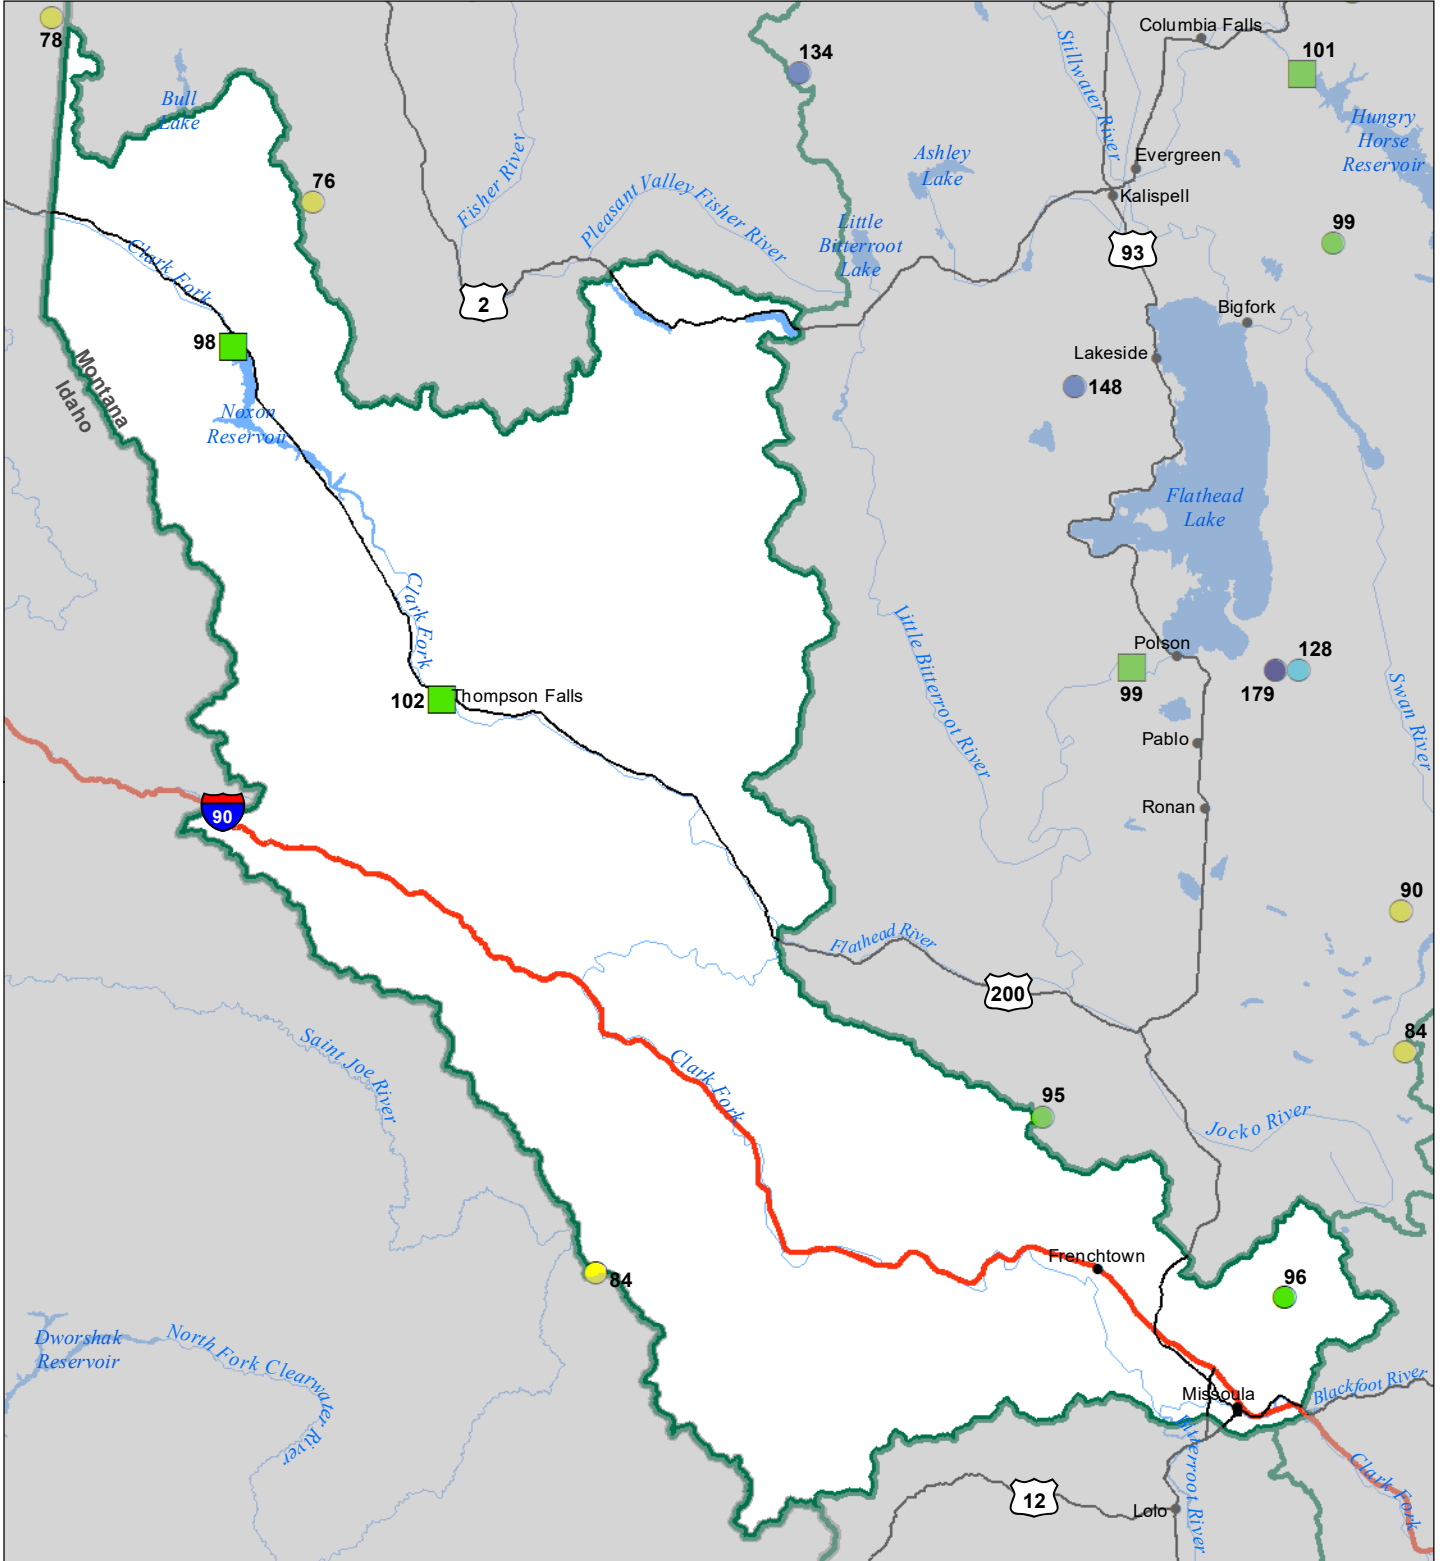

Lower Clark Fork River Basin Monthly Precipitation and Reservoir Levels Percentage of Normal December 1, 2022 (November 1, 2022 - December 1, 2022)

Precipitation Percent of Normal

SNOTEL		COOP/ACIS	
● > 150%	● 71 - 90%	● > 150%	● 71 - 90%
● 131 - 150%	● 51 - 70%	● 131 - 150%	● 51 - 70%
● 111 - 130%	● 1 - 50%	● 111 - 130%	● 1 - 50%
● 91 - 110%		● 91 - 110%	

Reservoirs Percent of Normal

■ > 150%
■ 131 - 150%
■ 111 - 130%
■ 91 - 110%
■ 71 - 90%
■ 51 - 70%
■ 1 - 50%