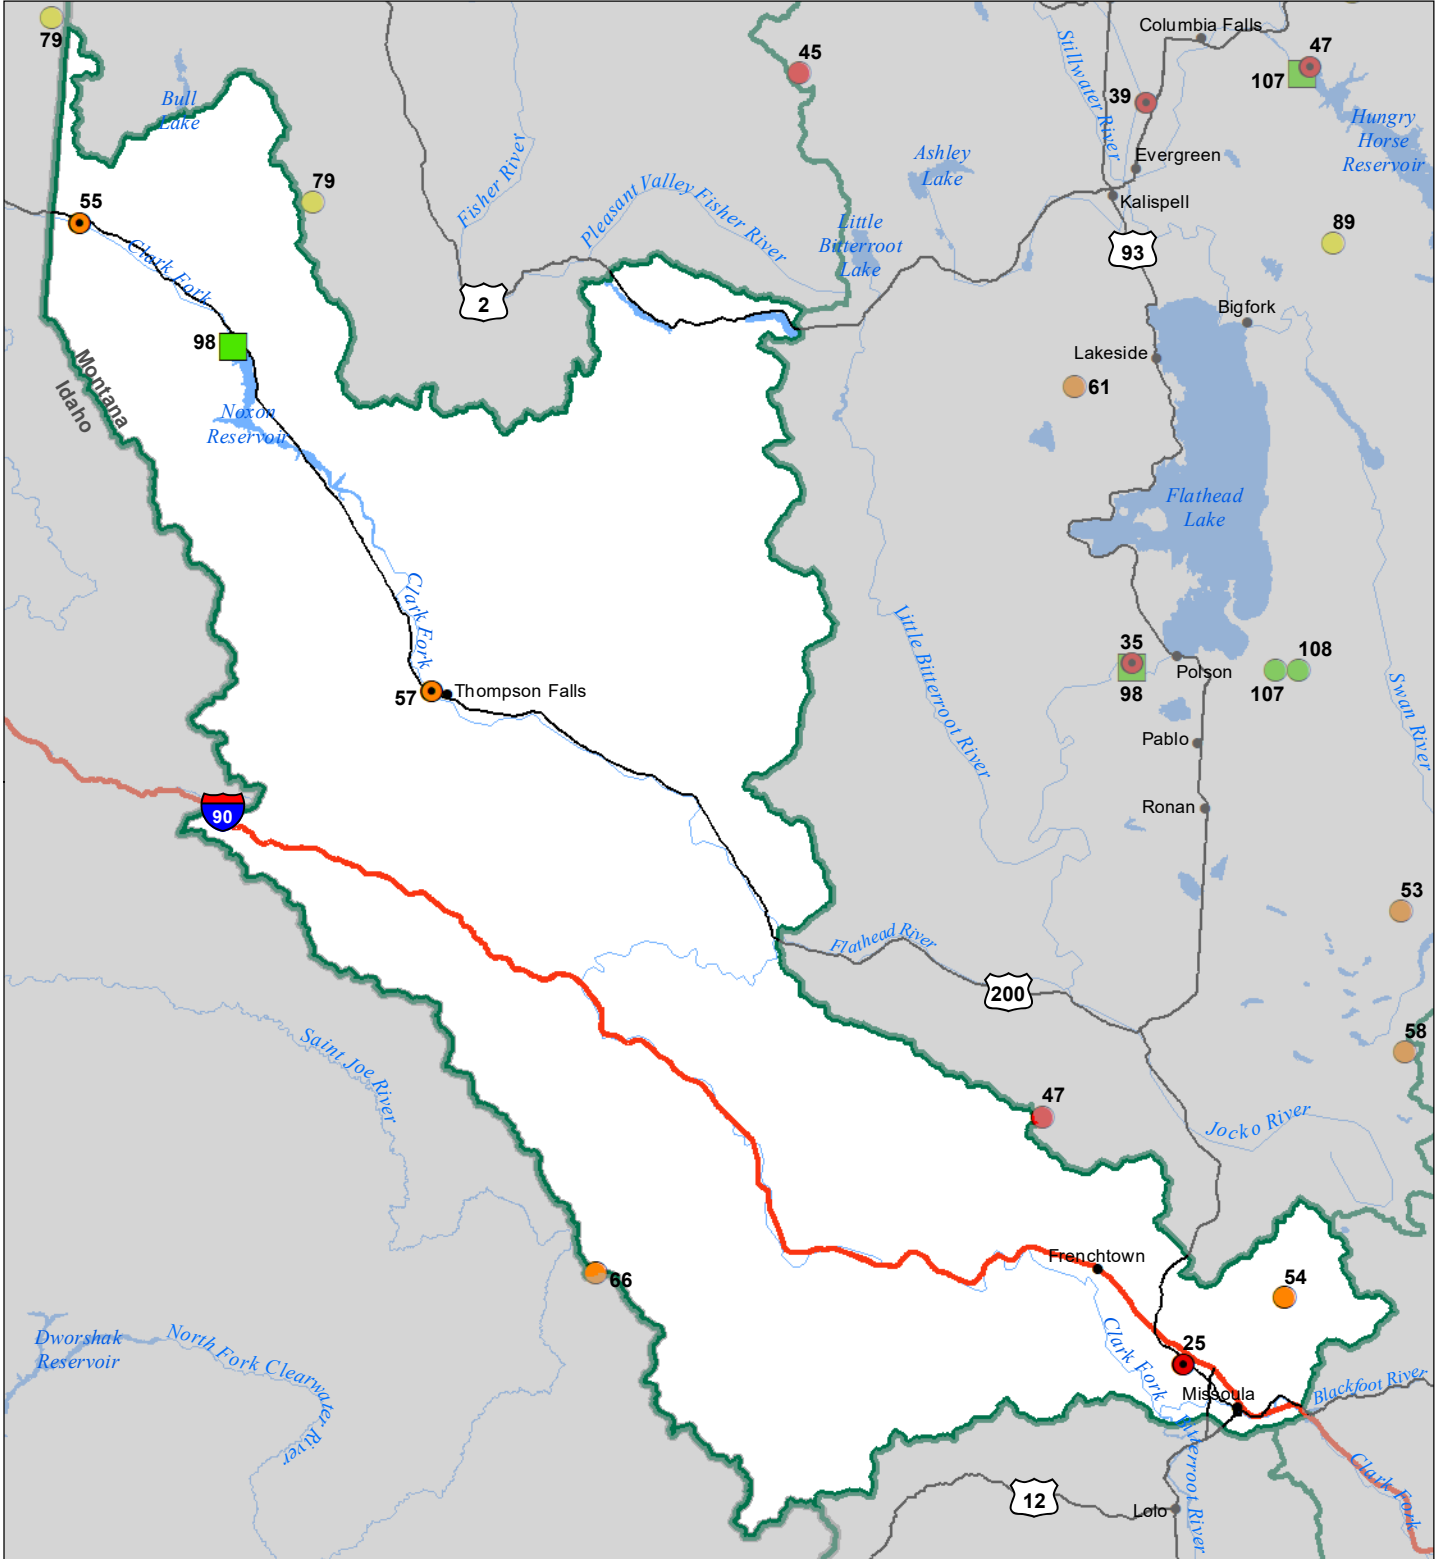

Lower Clark Fork River Basin

Monthly Precipitation and Reservoir Levels

Percentage of Normal

November 1, 2022 (October 1, 2022 - November 1, 2022)

Precipitation Percent of Normal

SNOTEL

- > 150%
- 131 - 150%
- 111 - 130%
- 91 - 110%
- 71 - 90%
- 51 - 70%
- 1 - 50%

COOP/ACIS

- > 150%
- 131 - 150%
- 111 - 130%
- 91 - 110%
- 71 - 90%
- 51 - 70%
- 1 - 50%

Reservoirs Percent of Normal

- > 150%
- 131 - 150%
- 111 - 130%
- 91 - 110%
- 71 - 90%
- 51 - 70%
- 1 - 50%