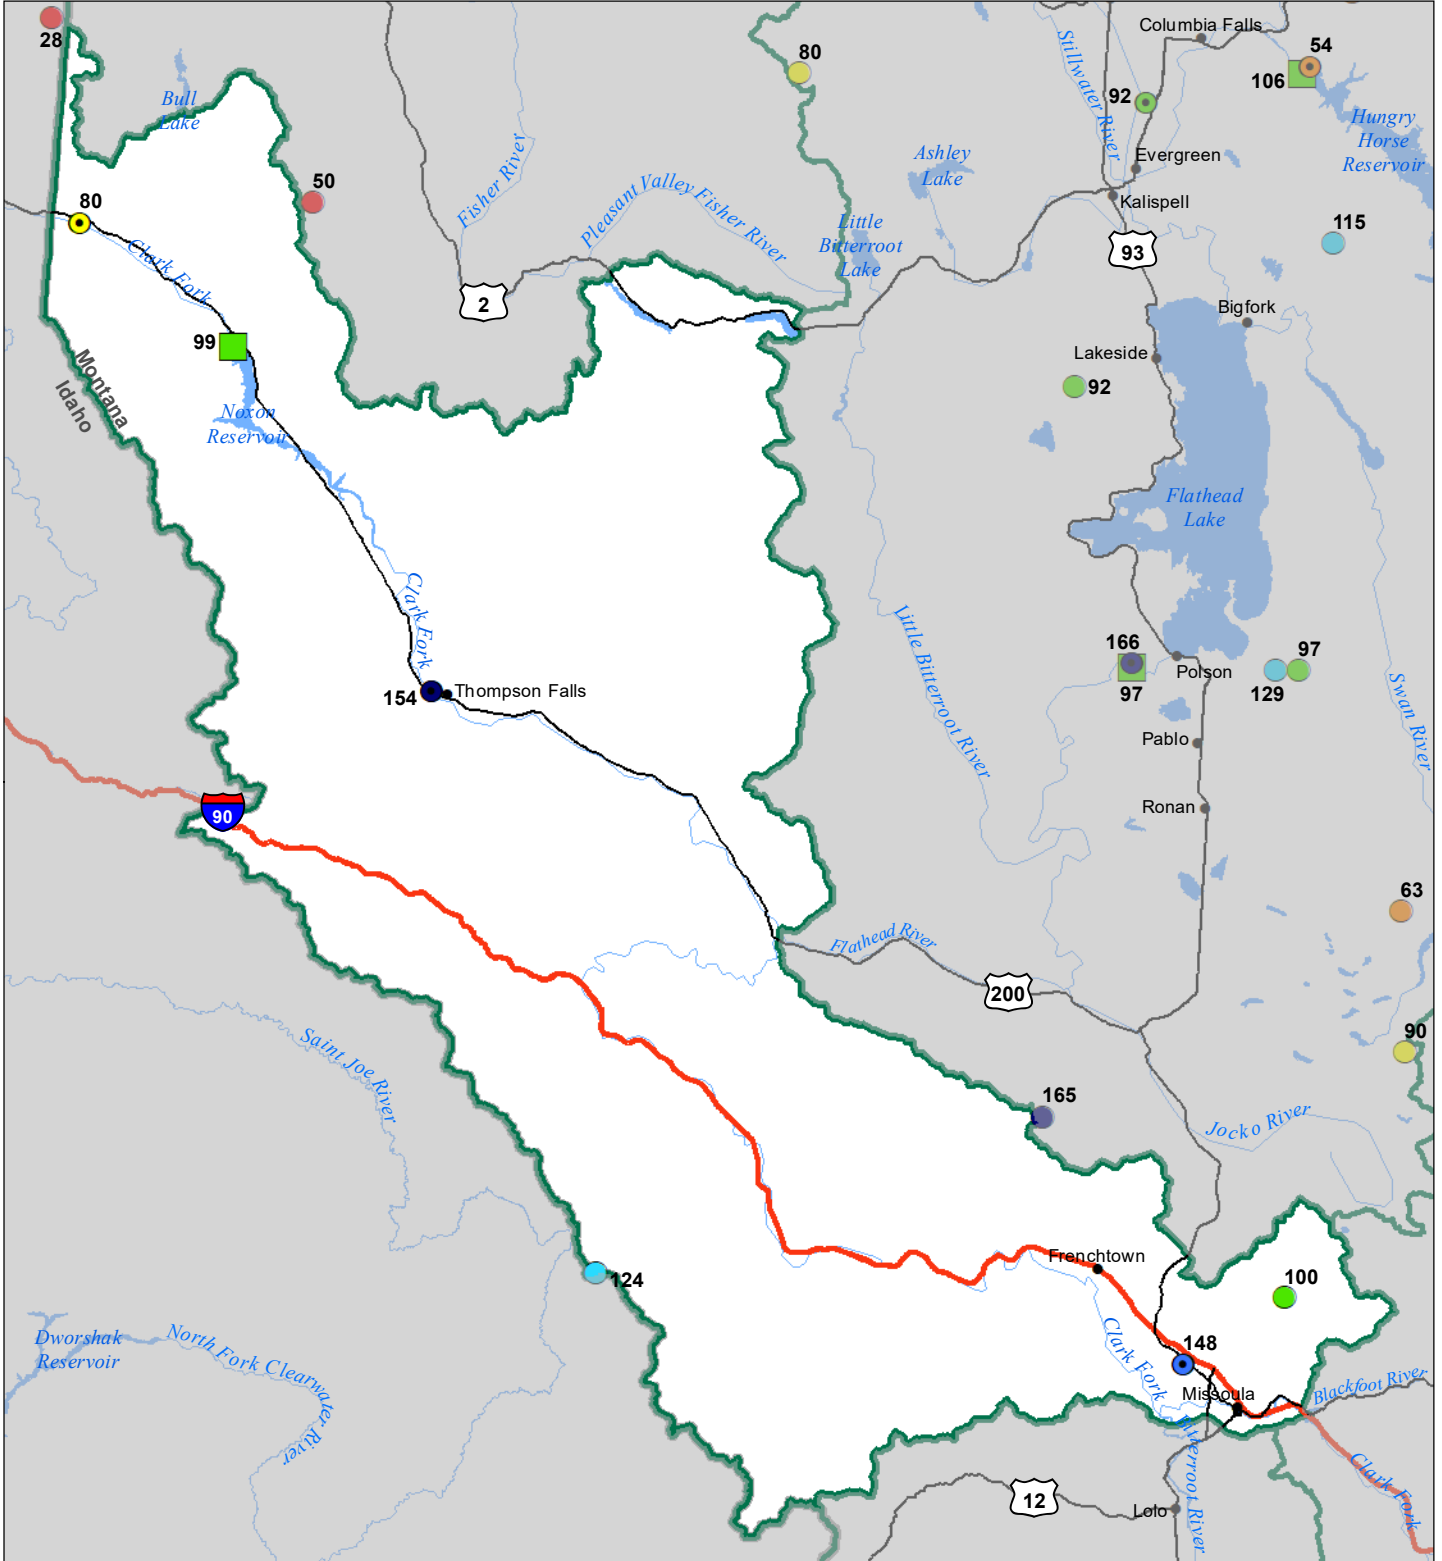

# Lower Clark Fork River Basin Monthly Precipitation and Reservoir Levels Percentage of Normal October 1, 2022 (September 1, 2022 - October 1, 2022)

#### SNOTEL

- > 150%
- 131 - 150%
- 111 - 130%
- 91 - 110%
- 71 - 90%
- 51 - 70%
- 1 - 50%