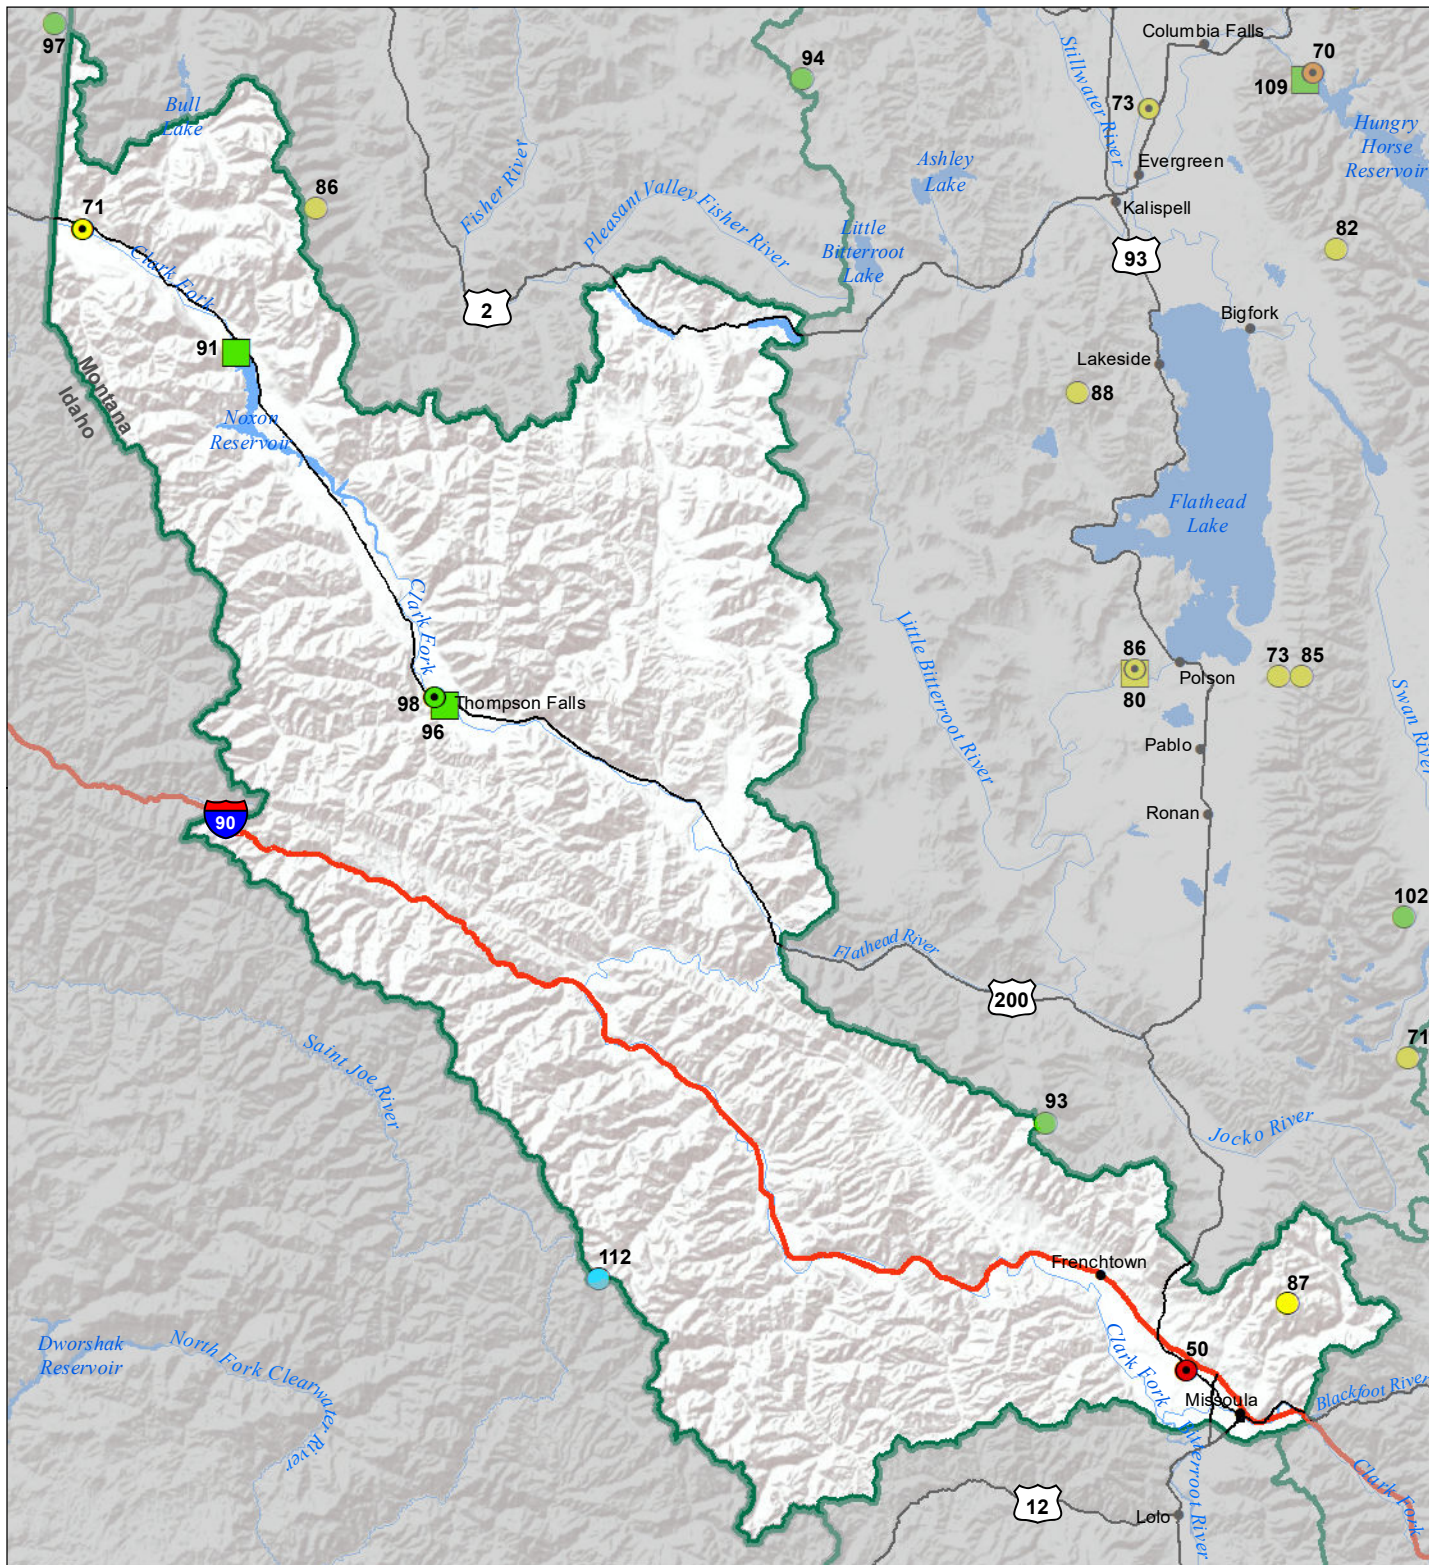

Lower Clark Fork River Basin Monthly Precipitation and Reservoir Levels Percentage of Normal May 1, 2022 (April 1, 2022 - May 1, 2022)

Precipitation Percent of Normal

SNOTEL

- > 150%
- 131 - 150%
- 111 - 130%
- 91 - 110%
- 71 - 90%
- 51 - 70%
- 1 - 50%

COOP/ACIS

- > 150%
- 131 - 150%
- 111 - 130%
- 91 - 110%
- 71 - 90%
- 51 - 70%
- 1 - 50%

Reservoirs Percent of Normal

- > 150%
- 131 - 150%
- 111 - 130%
- 91 - 110%
- 71 - 90%
- 51 - 70%
- 1 - 50%