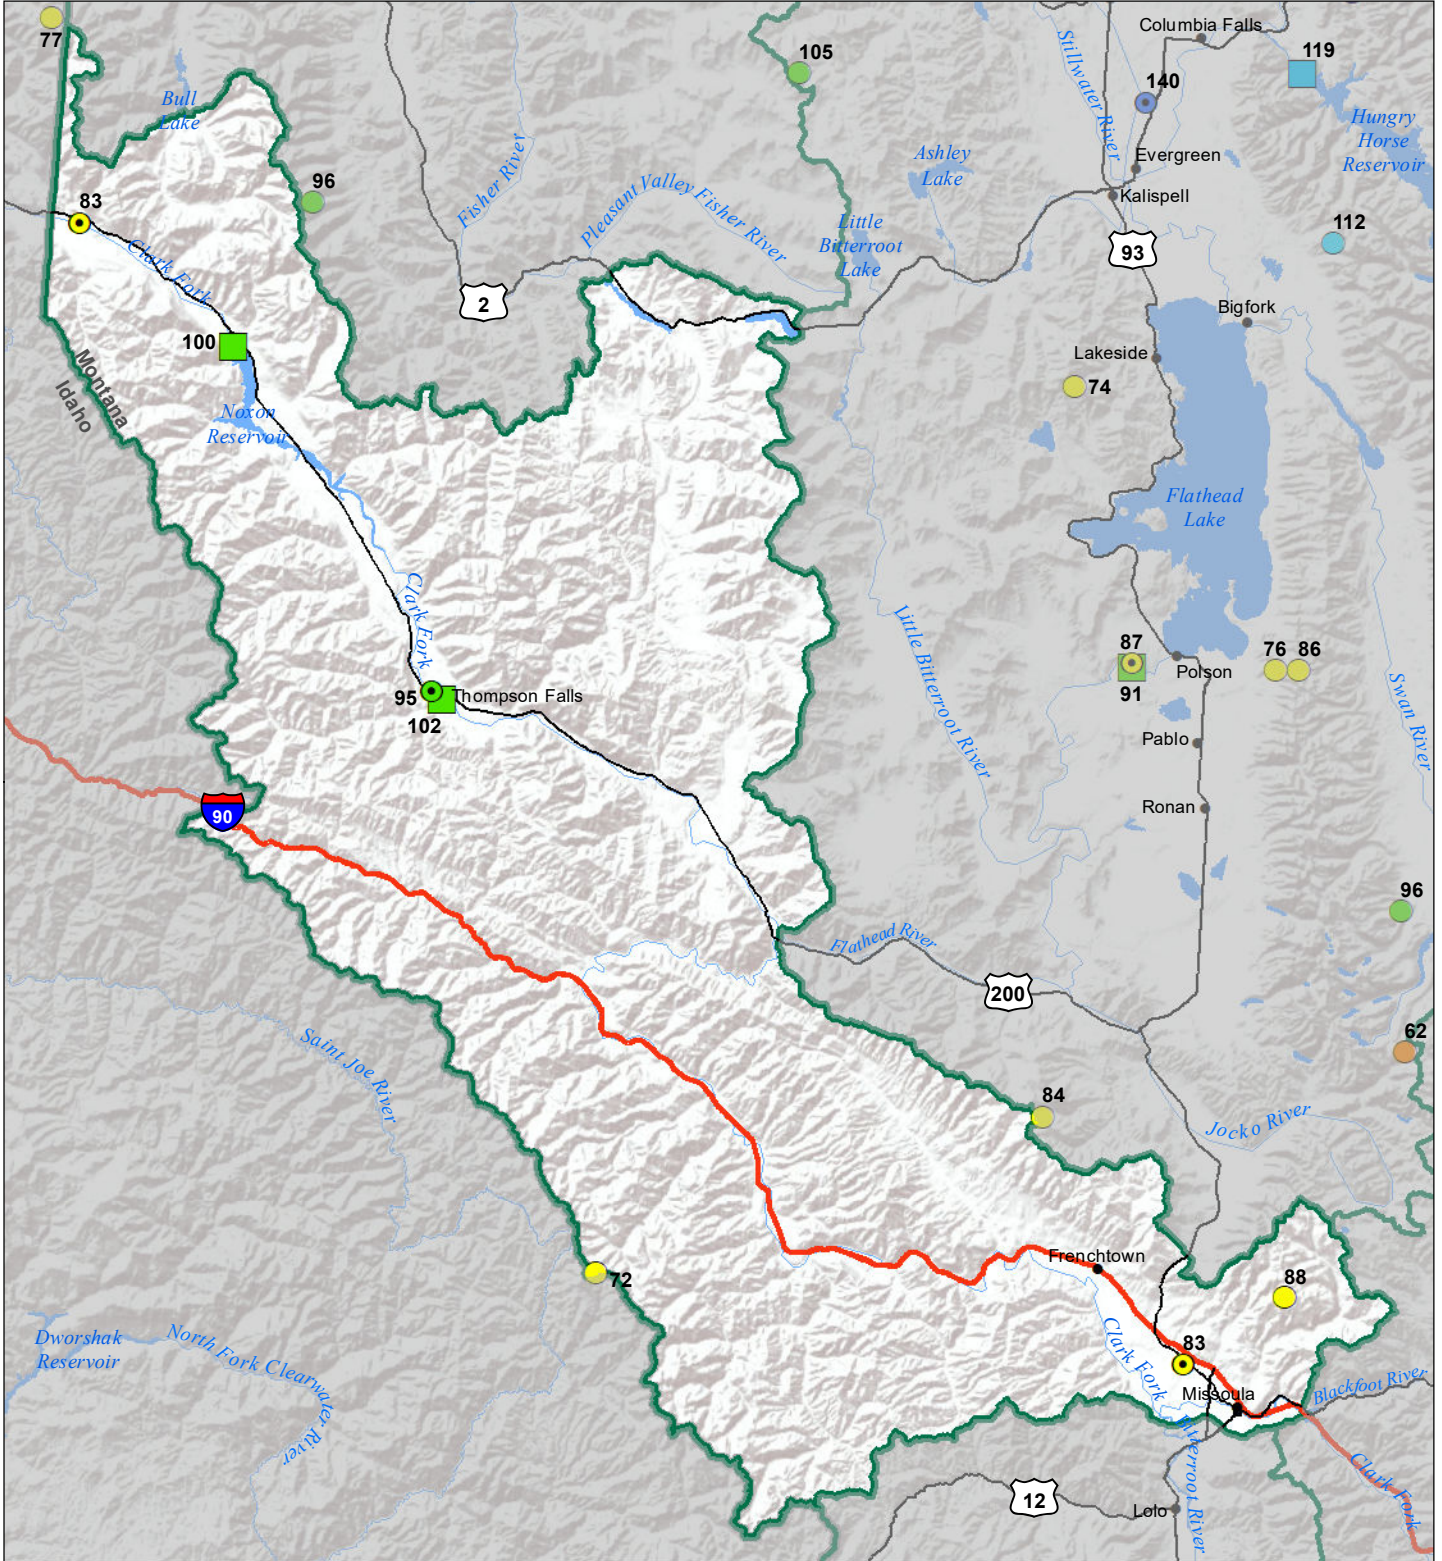

Lower Clark Fork River Basin Monthly Precipitation and Reservoir Levels Percentage of Normal March 1, 2022 (February 1, 2022 - March 1, 2022)

Precipitation Percent of Normal

SNOTEL

- > 150%
- 131 - 150%
- 111 - 130%
- 91 - 110%
- 71 - 90%
- 51 - 70%
- 1 - 50%

COOP/ACIS

- > 150%
- 131 - 150%
- 111 - 130%
- 91 - 110%
- 71 - 90%
- 51 - 70%
- 1 - 50%

Reservoirs Percent of Normal

- > 150%
- 131 - 150%
- 111 - 130%
- 91 - 110%
- 71 - 90%
- 51 - 70%
- 1 - 50%