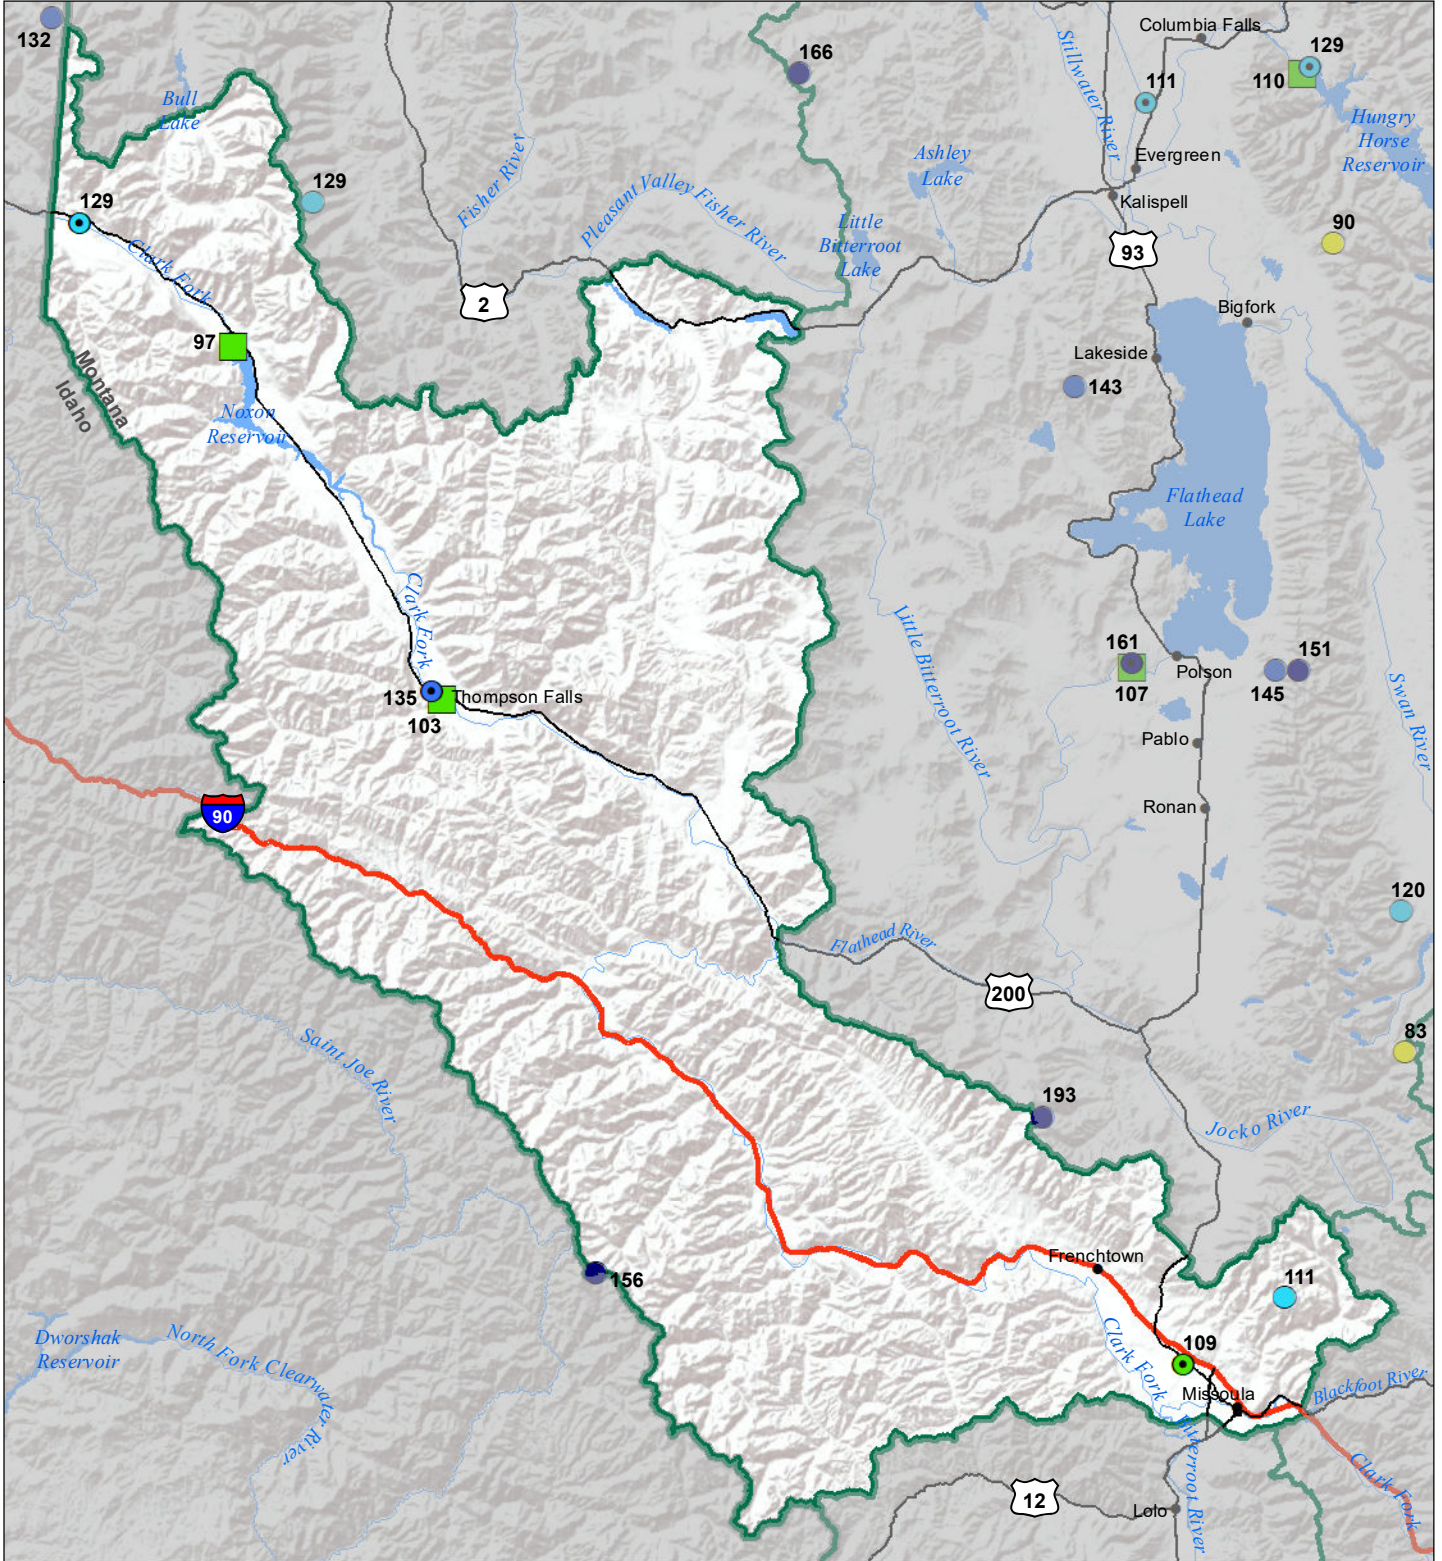

# Lower Clark Fork River Basin Monthly Precipitation and Reservoir Levels Percentage of Normal January 1, 2022 (December 1, 2021 - January 1, 2022)

### Precipitation Percent of Normal

SNOTEL		COOP/ACIS	
● > 150%	● 71 - 90%	● > 150%	● 71 - 90%
● 131 - 150%	● 51 - 70%	● 131 - 150%	● 51 - 70%
● 111 - 130%	● 1 - 50%	● 111 - 130%	● 1 - 50%
● 91 - 110%		● 91 - 110%	

### Reservoirs Percent of Normal

■ > 150%
■ 131 - 150%
■ 111 - 130%
■ 91 - 110%
■ 71 - 90%
■ 51 - 70%
■ 1 - 50%