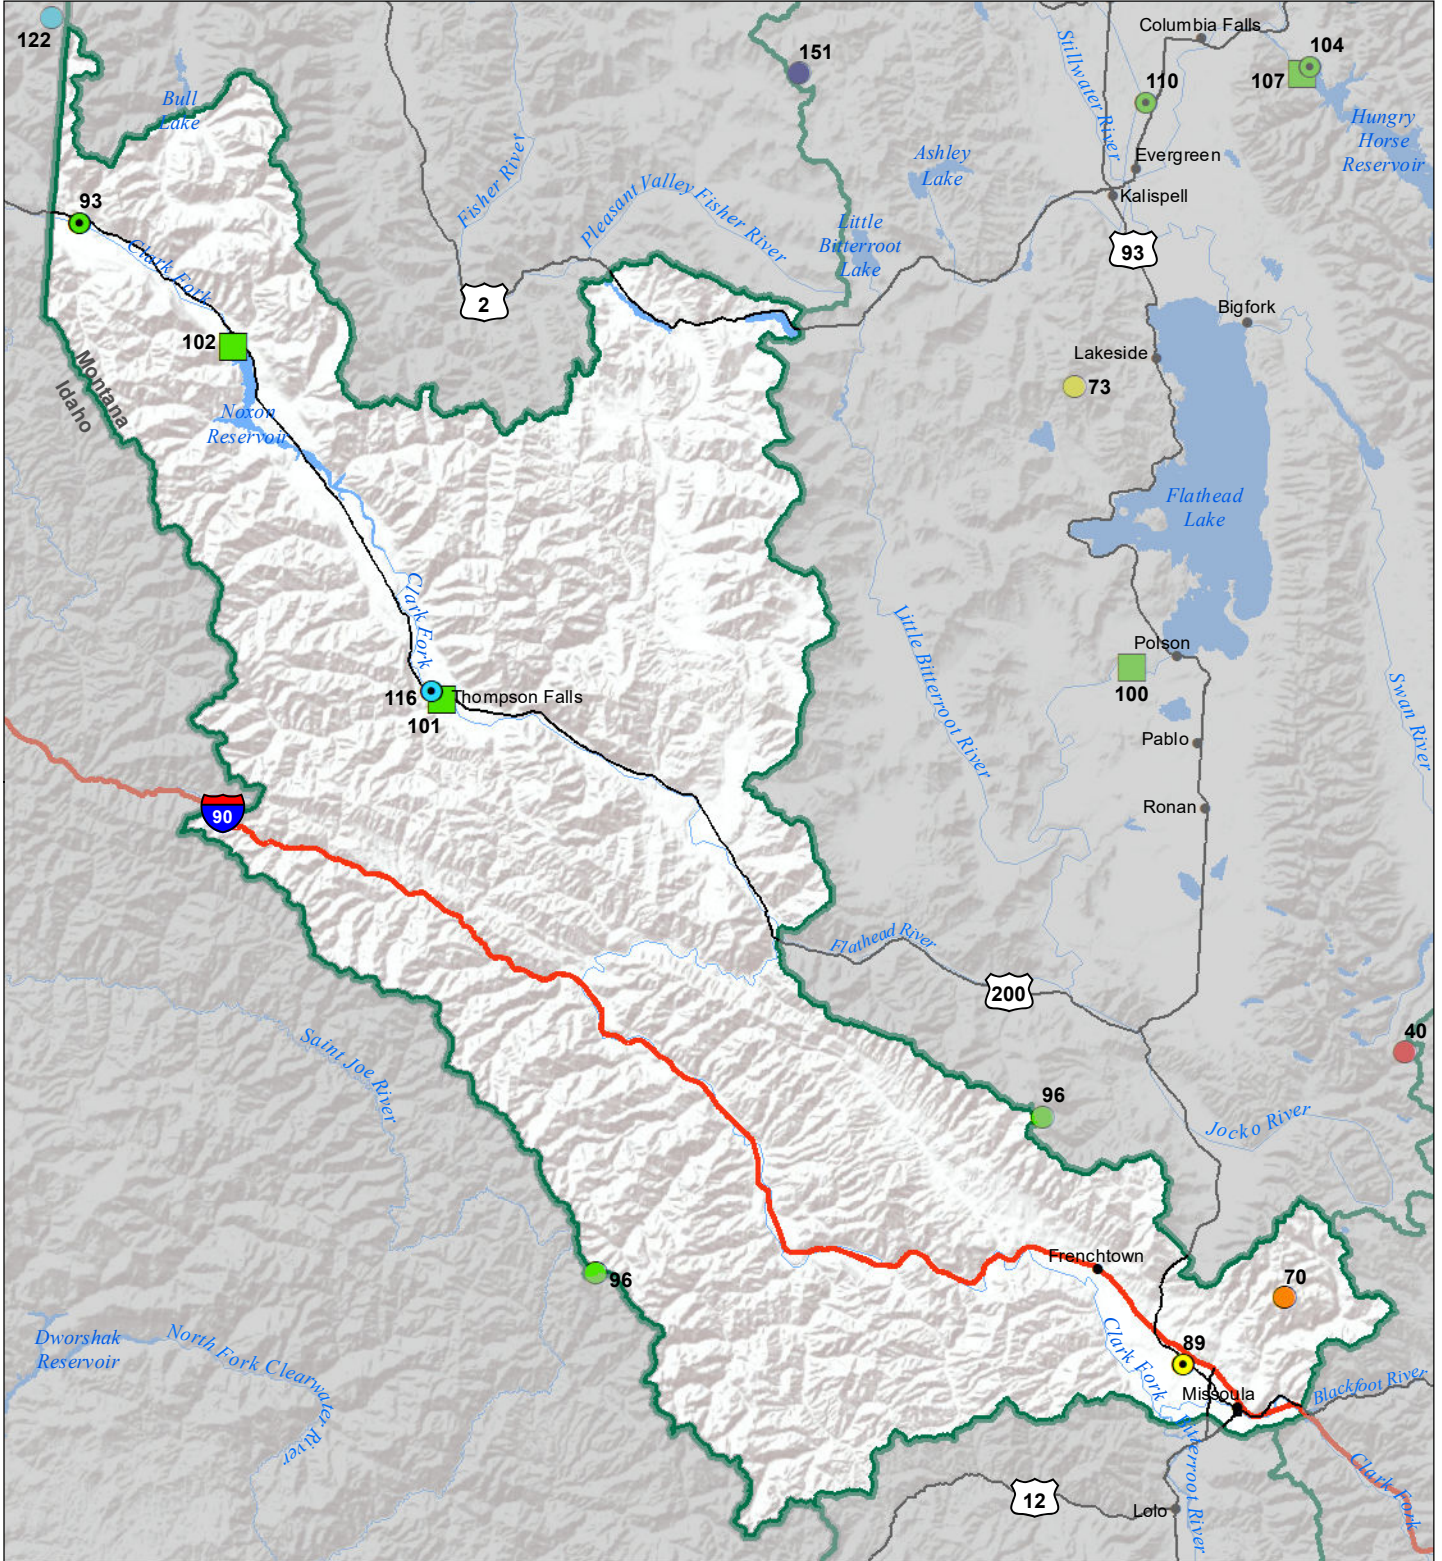

Lower Clark Fork River Basin Monthly Precipitation and Reservoir Levels Percentage of Normal November 1, 2021 (October 1, 2021 - November 1, 2021)

Precipitation Percent of Normal

SNOTEL		COOP/ACIS	
● > 150%	● 71 - 90%	● > 150%	● 71 - 90%
● 131 - 150%	● 51 - 70%	● 131 - 150%	● 51 - 70%
● 111 - 130%	● 1 - 50%	● 111 - 130%	● 1 - 50%
● 91 - 110%		● 91 - 110%	

Reservoirs Percent of Normal

■ > 150%
■ 131 - 150%
■ 111 - 130%
■ 91 - 110%
■ 71 - 90%
■ 51 - 70%
■ 1 - 50%