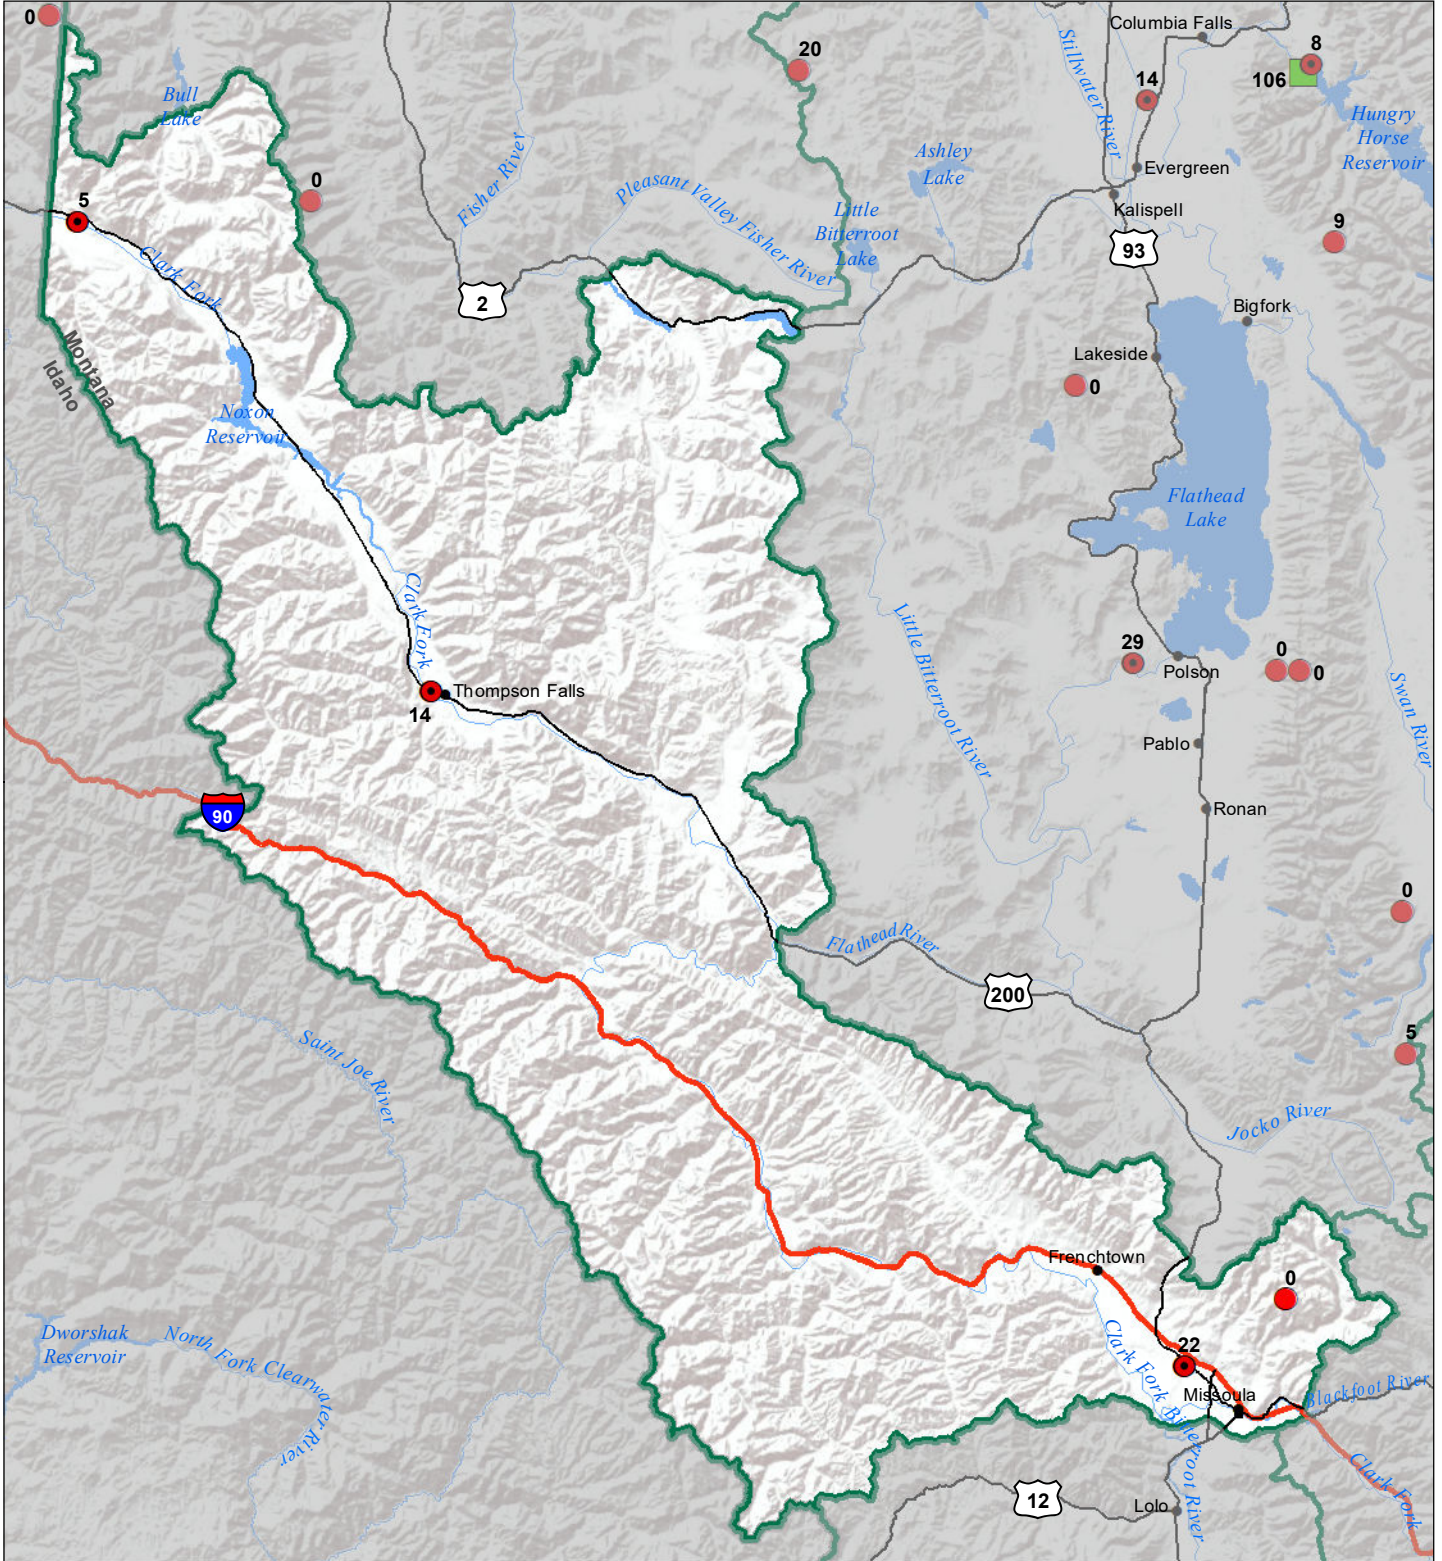

Lower Clark Fork River Basin Monthly Precipitation and Reservoir Levels Percentage of Normal August 1, 2021 (July 1, 2021 - August 1, 2021)

Precipitation Percent of Normal

SNOTEL

- > 150%
- 131 - 150%
- 111 - 130%
- 91 - 110%
- 71 - 90%
- 51 - 70%
- 1 - 50%

COOP/ACIS

- > 150%
- 131 - 150%
- 111 - 130%
- 91 - 110%
- 71 - 90%
- 51 - 70%
- 1 - 50%

Reservoirs Percent of Normal

- > 150%
- 131 - 150%
- 111 - 130%
- 91 - 110%
- 71 - 90%
- 51 - 70%
- 1 - 50%