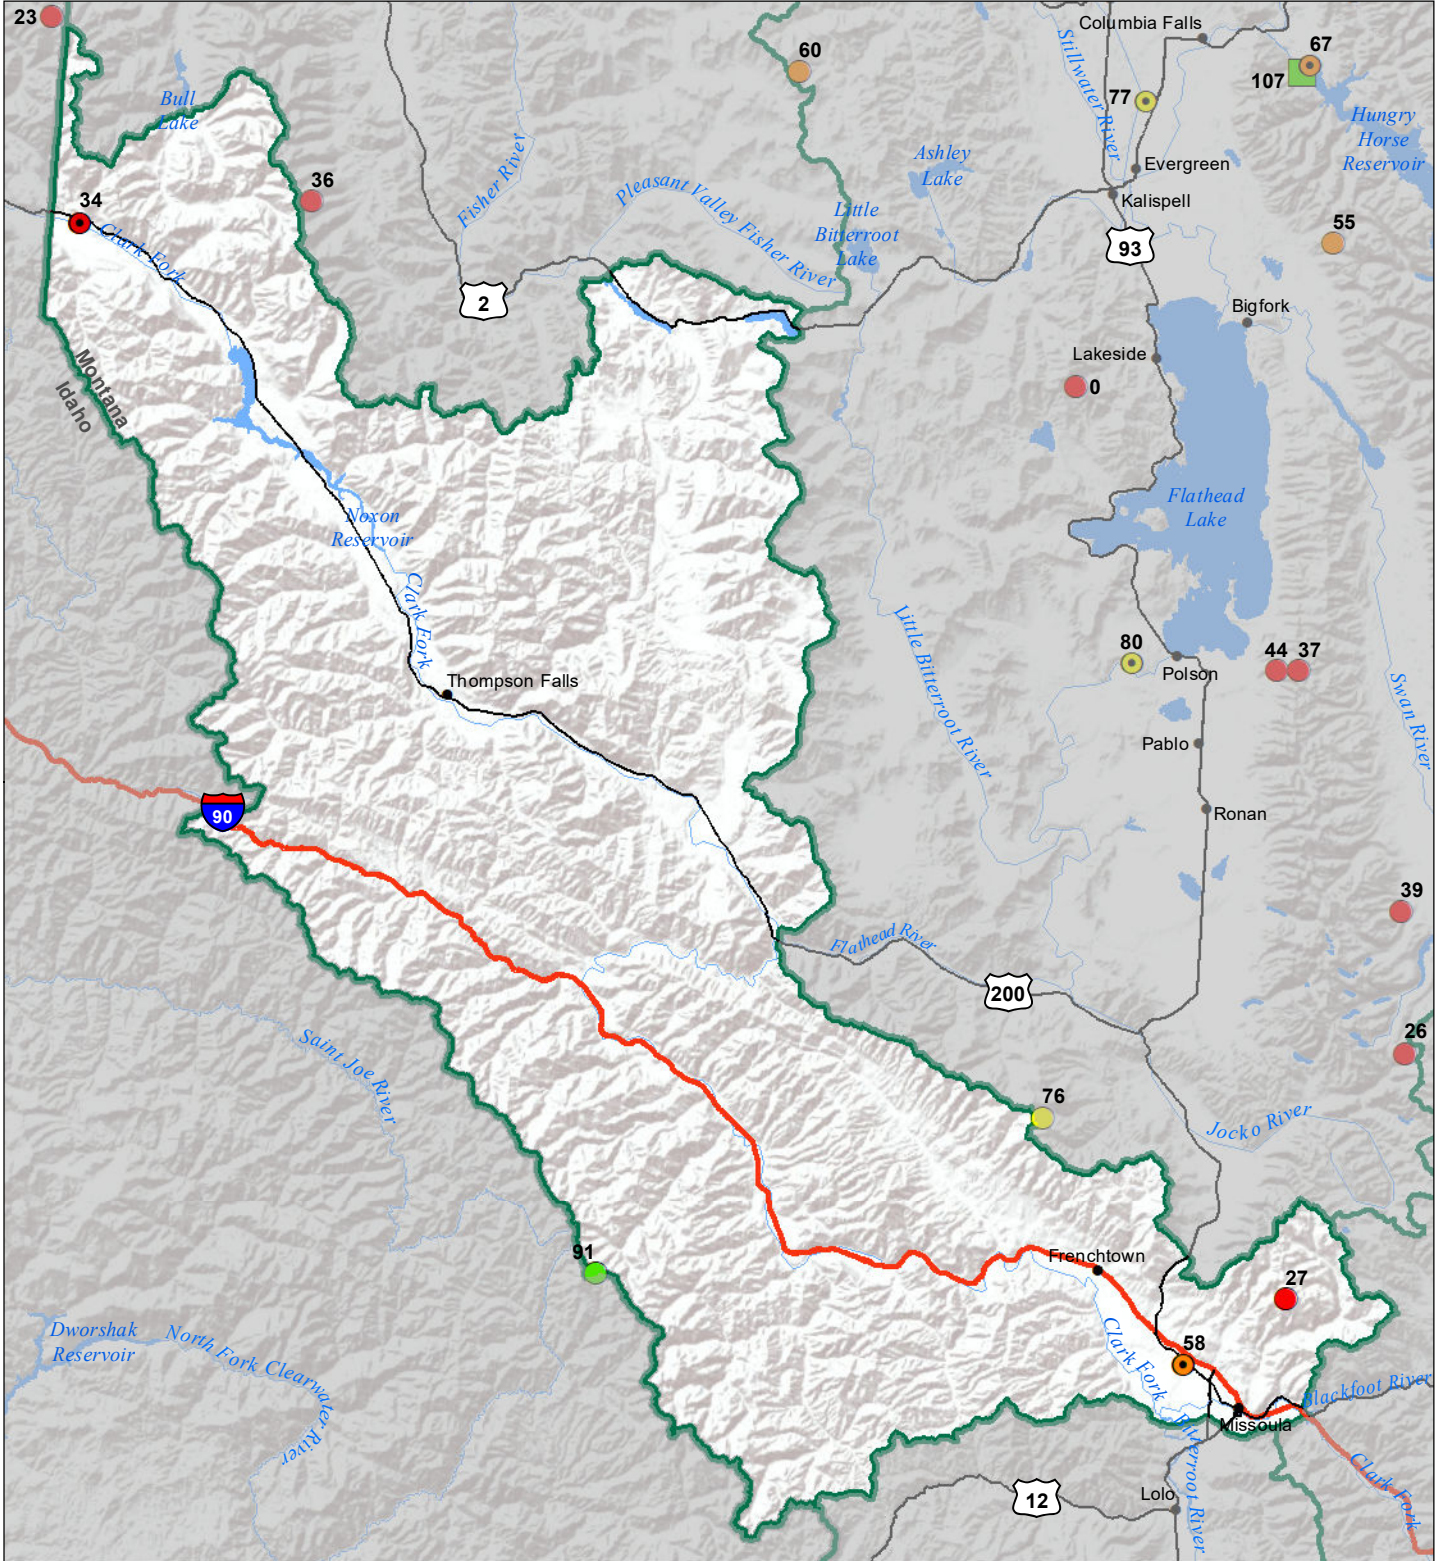

Lower Clark Fork River Basin Monthly Precipitation and Reservoir Levels Percentage of Normal July 1, 2021 (June 1, 2021 - July 1, 2021)

Precipitation Percent of Normal

SNOTEL

- > 150%
- 131 - 150%
- 111 - 130%
- 91 - 110%
- 71 - 90%
- 51 - 70%
- 1 - 50%

COOP/ACIS

- > 150%
- 131 - 150%
- 111 - 130%
- 91 - 110%
- 71 - 90%
- 51 - 70%
- 1 - 50%

Reservoirs Percent of Normal

- > 150%
- 131 - 150%
- 111 - 130%
- 91 - 110%
- 71 - 90%
- 51 - 70%
- 1 - 50%