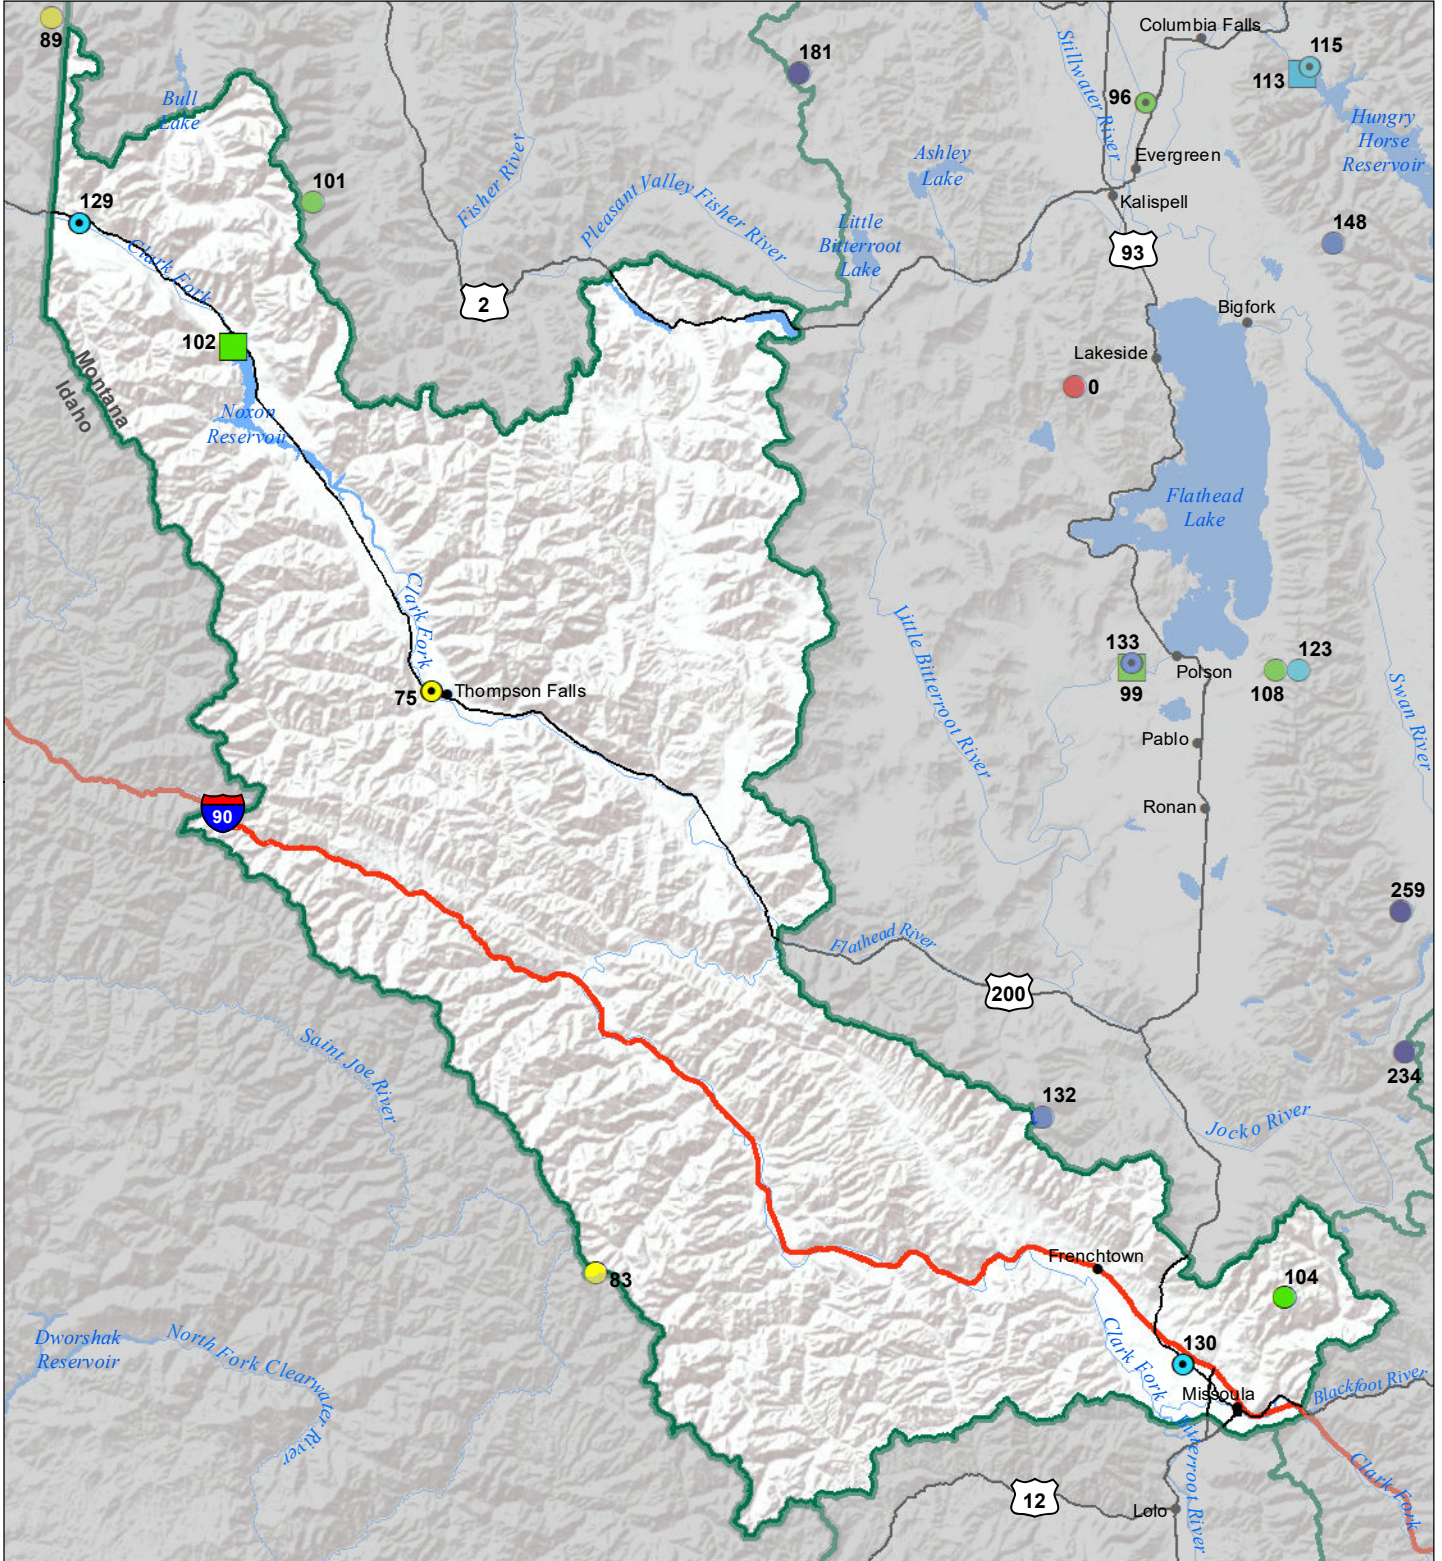

Lower Clark Fork River Basin Monthly Precipitation and Reservoir Levels Percentage of Normal June 1, 2021 (May 1, 2021 - June 1, 2021)

Precipitation Percent of Normal

SNOTEL		COOP/ACIS	
● > 150%	● 71 - 90%	● > 150%	● 71 - 90%
● 131 - 150%	● 51 - 70%	● 131 - 150%	● 51 - 70%
● 111 - 130%	● 1 - 50%	● 111 - 130%	● 1 - 50%
● 91 - 110%		● 91 - 110%	

Reservoirs Percent of Normal

■ > 150%
■ 131 - 150%
■ 111 - 130%
■ 91 - 110%
■ 71 - 90%
■ 51 - 70%
■ 1 - 50%