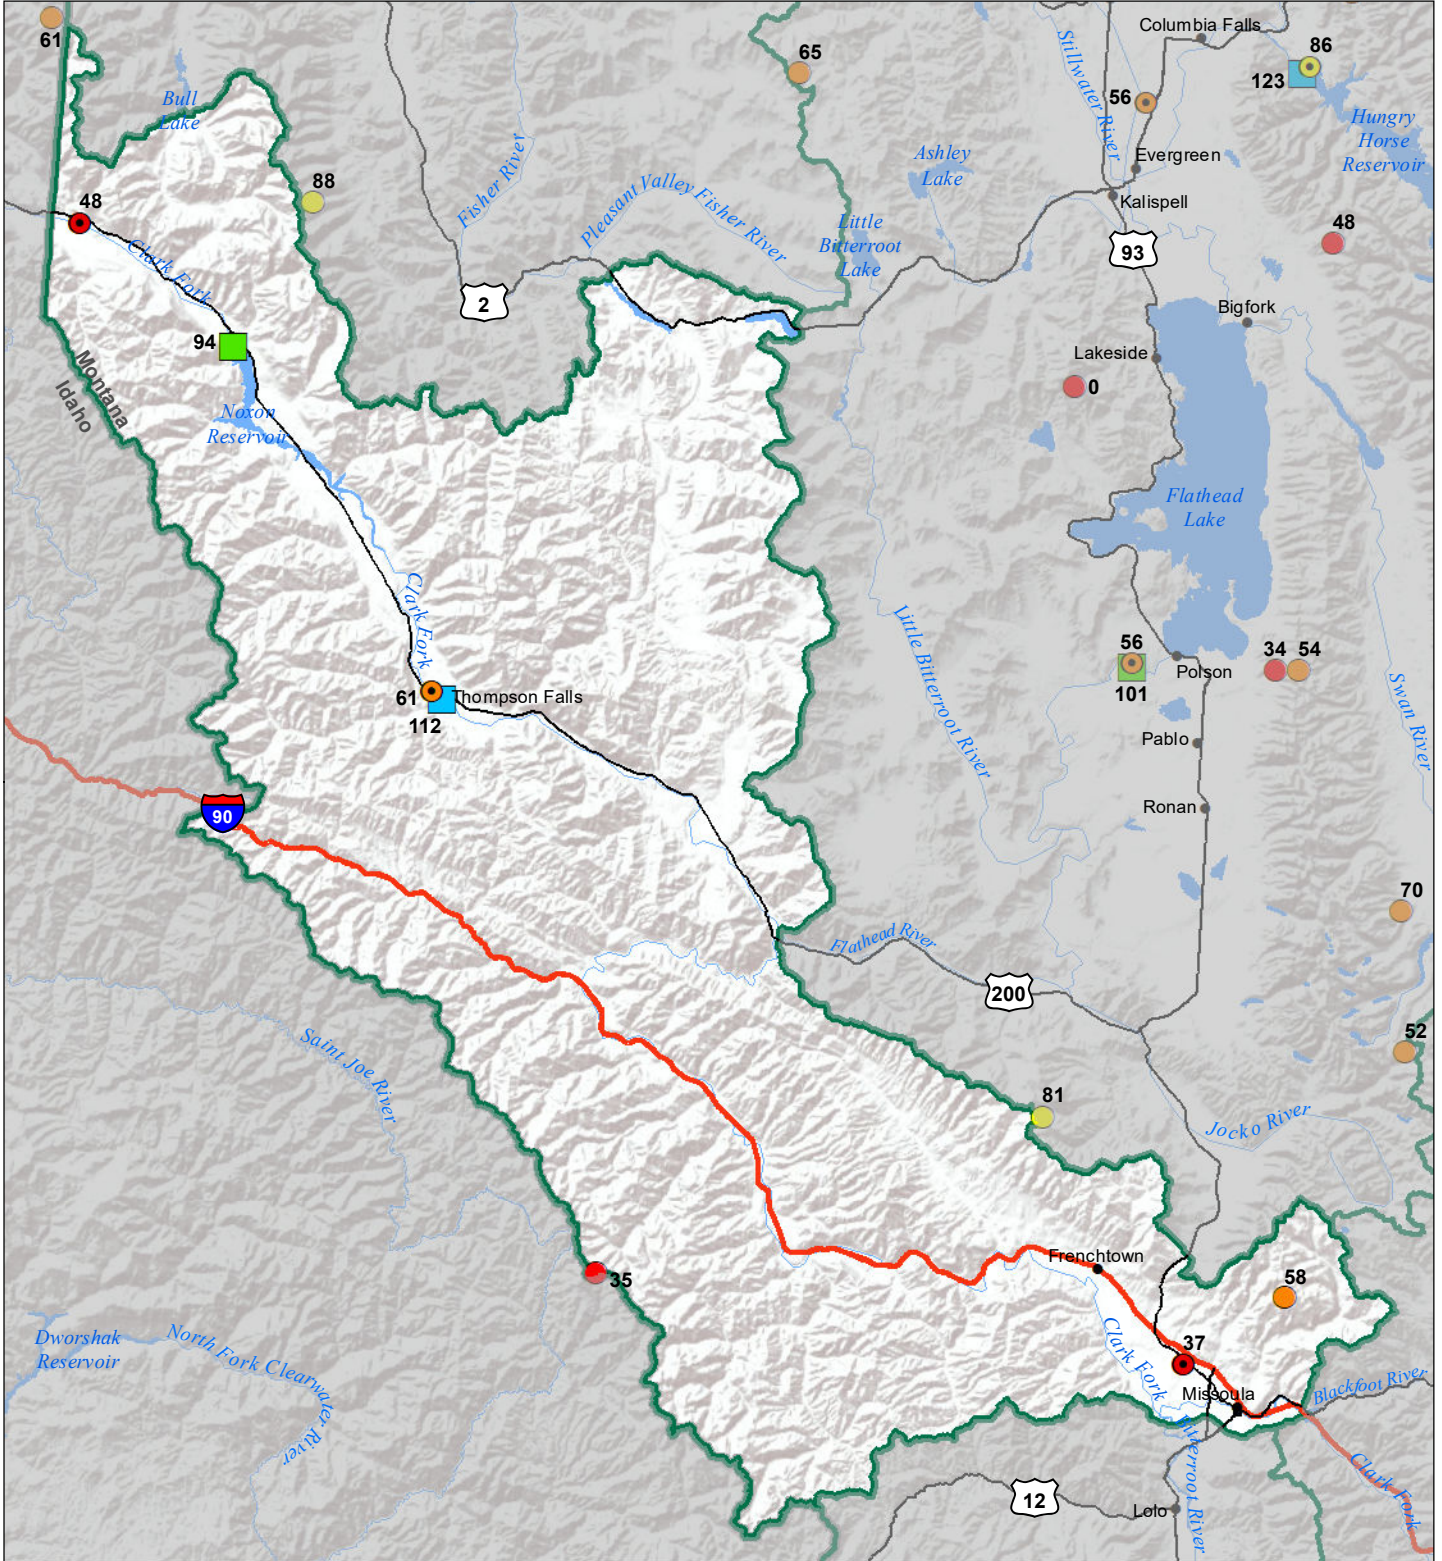

# Lower Clark Fork River Basin Monthly Precipitation and Reservoir Levels Percentage of Normal May 1, 2021 (April 1, 2021 - May 1, 2021)

### Precipitation Percent of Normal

#### SNOTEL

- > 150%
- 131 - 150%
- 111 - 130%
- 91 - 110%
- 71 - 90%
- 51 - 70%
- 1 - 50%