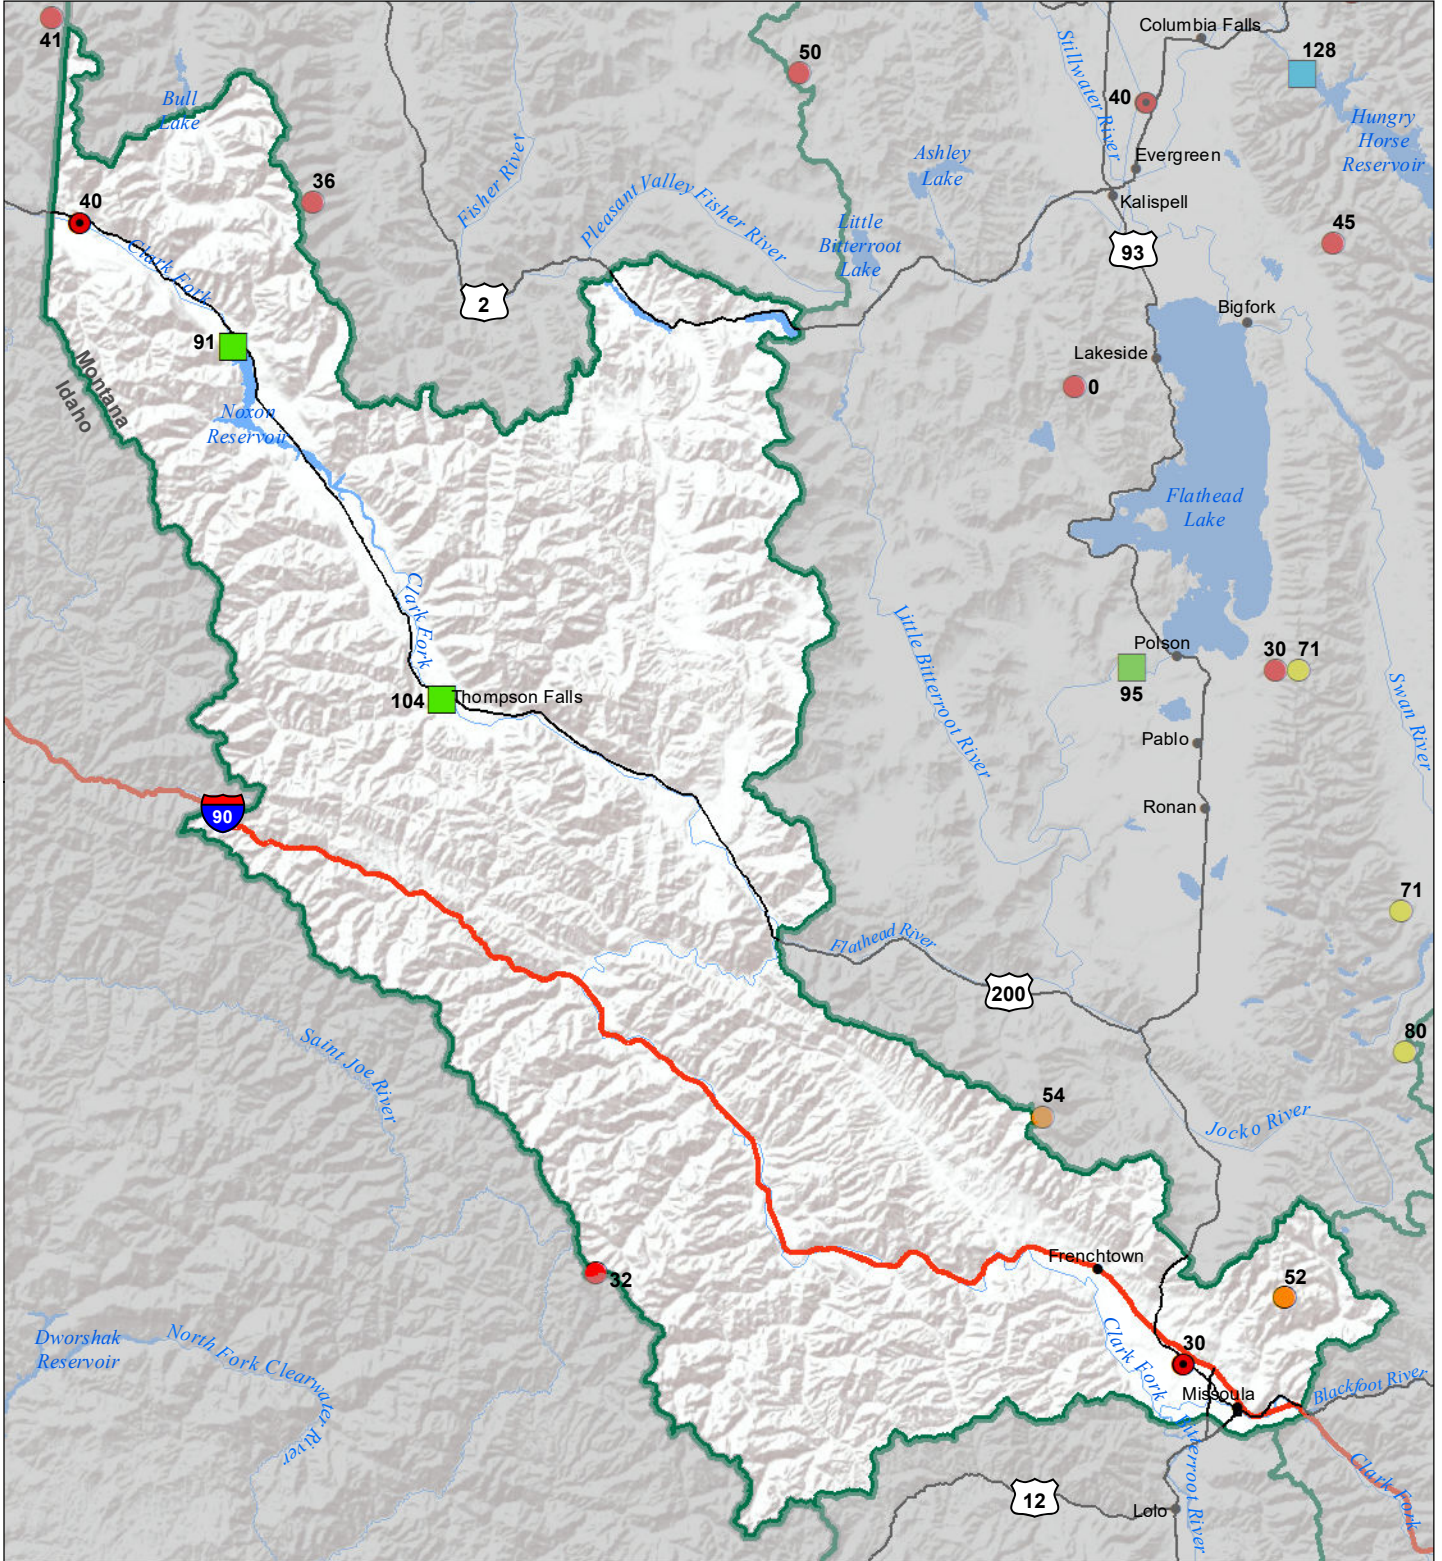

Lower Clark Fork River Basin Monthly Precipitation and Reservoir Levels Percentage of Normal April 1, 2021 (March 1, 2021 - April 1, 2021)

Precipitation Percent of Normal

SNOTEL		COOP/ACIS	
● > 150%	● 71 - 90%	● > 150%	● 71 - 90%
● 131 - 150%	● 51 - 70%	● 131 - 150%	● 51 - 70%
● 111 - 130%	● 1 - 50%	● 111 - 130%	● 1 - 50%
● 91 - 110%		● 91 - 110%	

Reservoirs Percent of Normal

■ > 150%
■ 131 - 150%
■ 111 - 130%
■ 91 - 110%
■ 71 - 90%
■ 51 - 70%
■ 1 - 50%