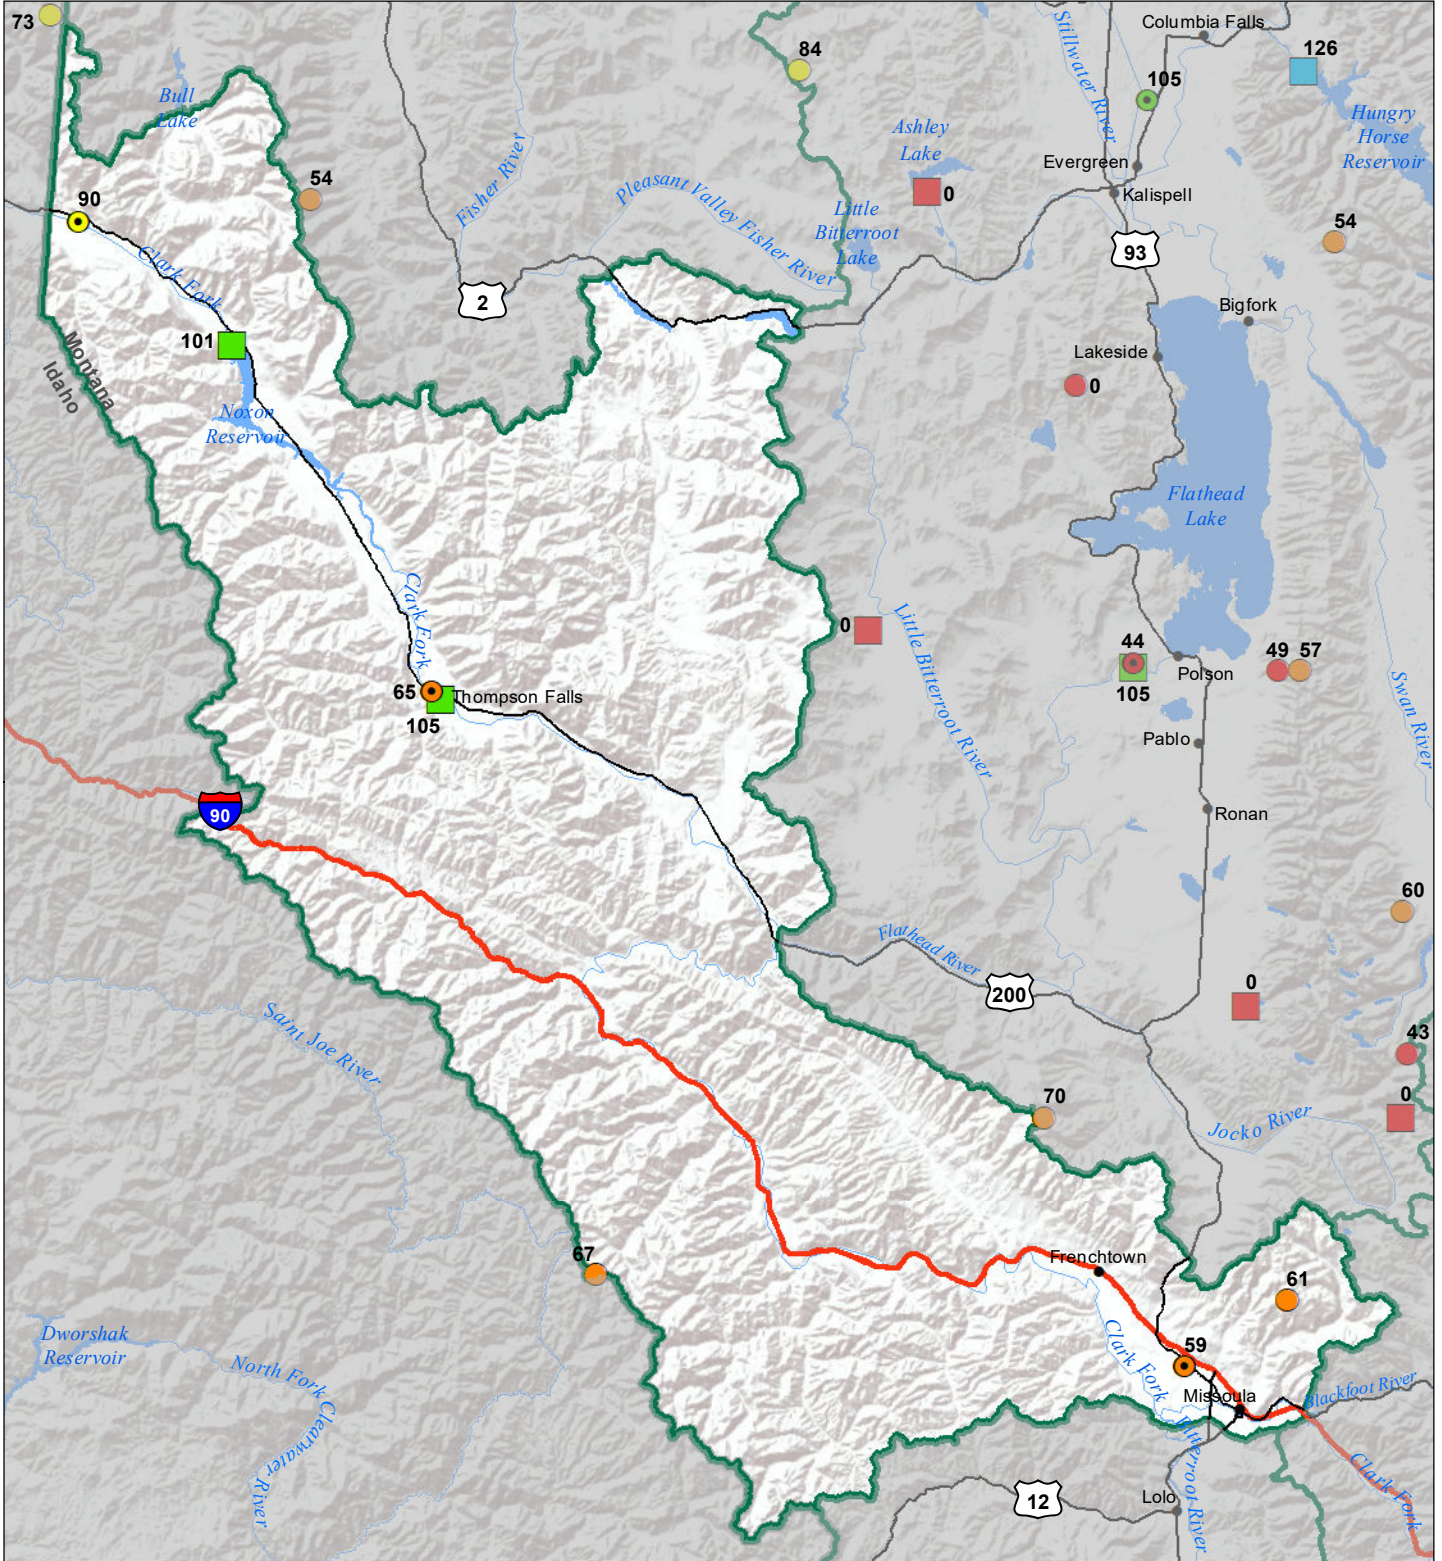

Lower Clark Fork River Basin Monthly Precipitation and Reservoir Levels Percentage of Normal February 1, 2021 (January 1, 2021 - February 1, 2021)

Precipitation Percent of Normal

SNOTEL

- > 150%
- 131 - 150%
- 111 - 130%
- 91 - 110%
- 71 - 90%
- 51 - 70%
- 1 - 50%

COOP/ACIS

- > 150%
- 131 - 150%
- 111 - 130%
- 91 - 110%
- 71 - 90%
- 51 - 70%
- 1 - 50%

Reservoirs Percent of Normal

- > 150%
- 131 - 150%
- 111 - 130%
- 91 - 110%
- 71 - 90%
- 51 - 70%
- 1 - 50%