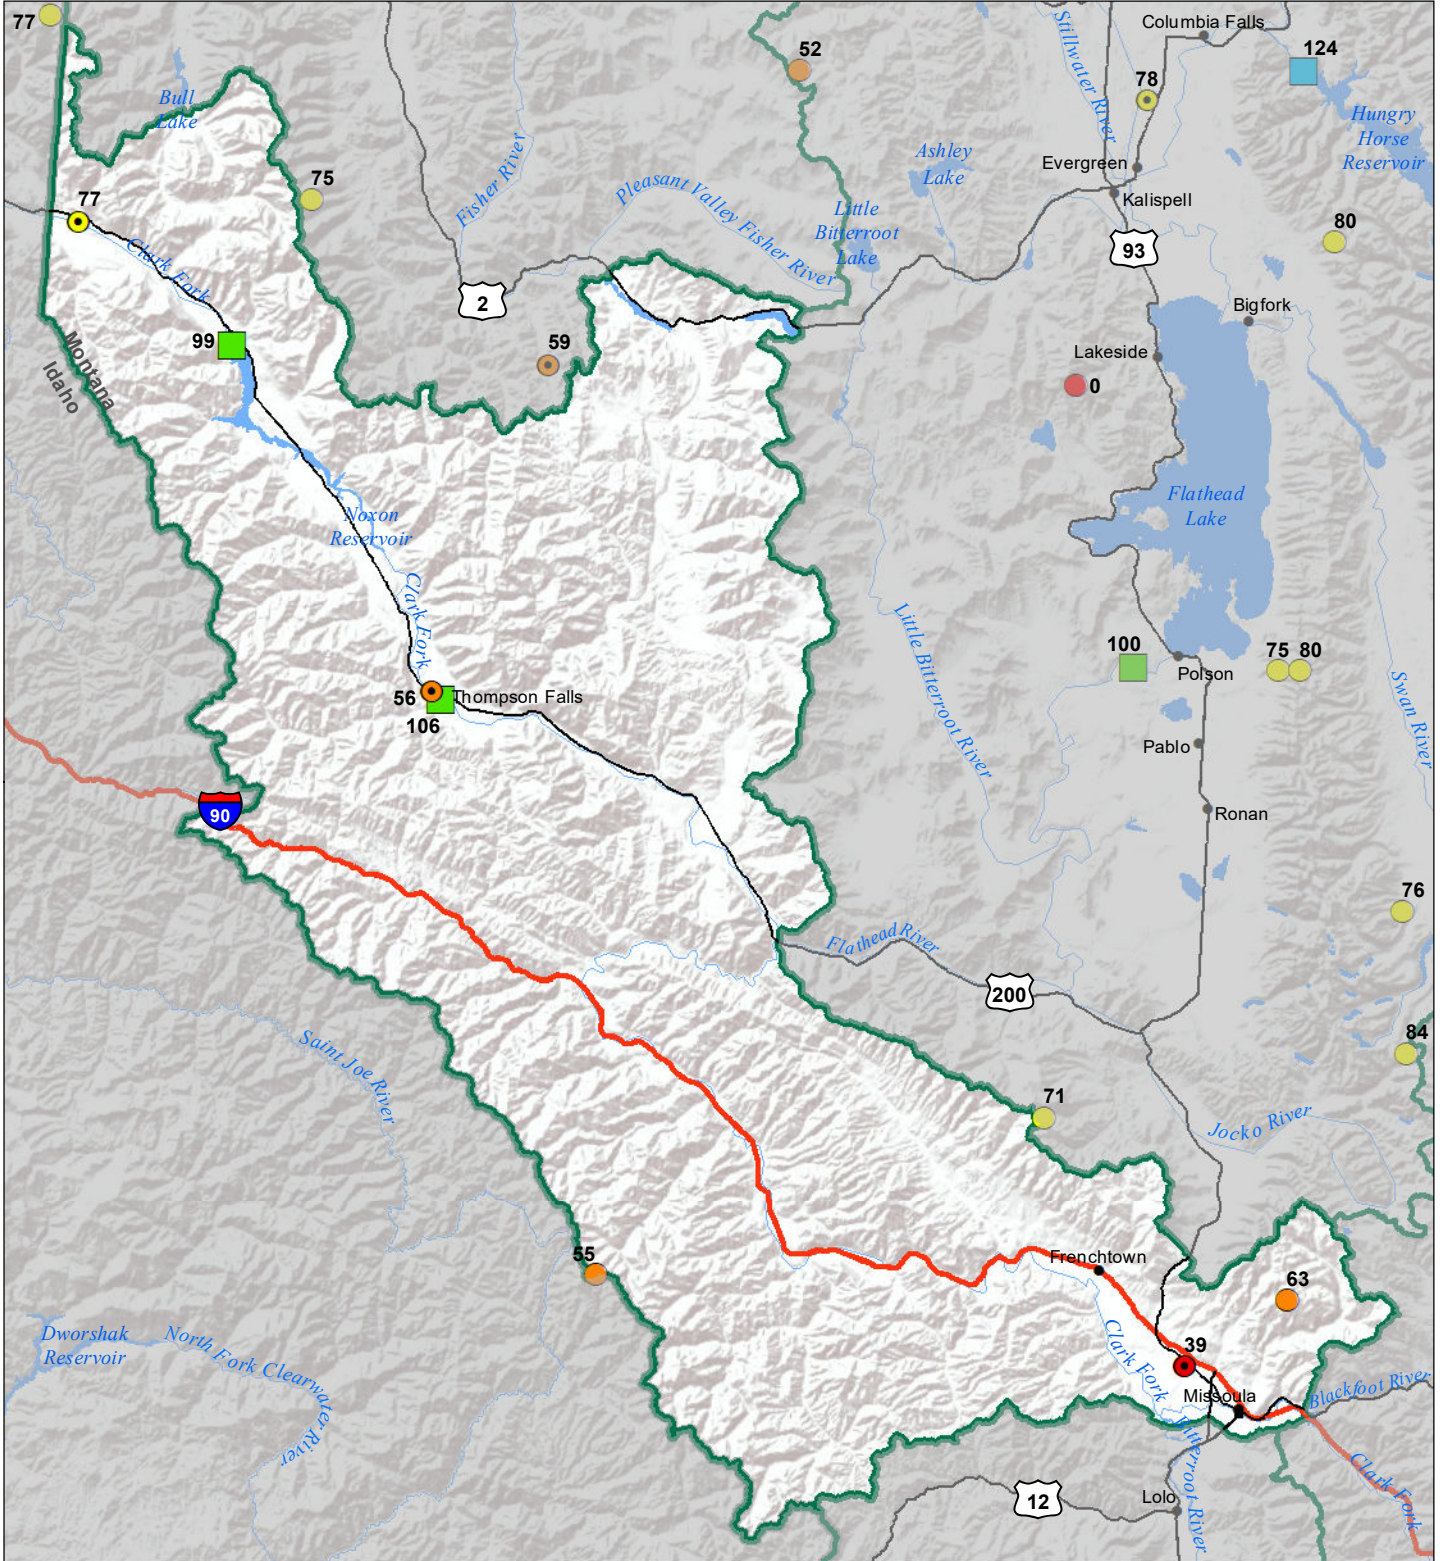

Lower Clark Fork River Basin Monthly Precipitation and Reservoir Levels Percentage of Normal January 1, 2021 (December 1, 2020 - January 1, 2021)

Precipitation Percent of Normal

SNOTEL

- > 150%
- 131 - 150%
- 111 - 130%
- 91 - 110%
- 71 - 90%
- 51 - 70%
- 1 - 50%

COOP/ACIS

- > 150%
- 131 - 150%
- 111 - 130%
- 91 - 110%
- 71 - 90%
- 51 - 70%
- 1 - 50%

Reservoirs Percent of Normal

- > 150%
- 131 - 150%
- 111 - 130%
- 91 - 110%
- 71 - 90%
- 51 - 70%
- 1 - 50%