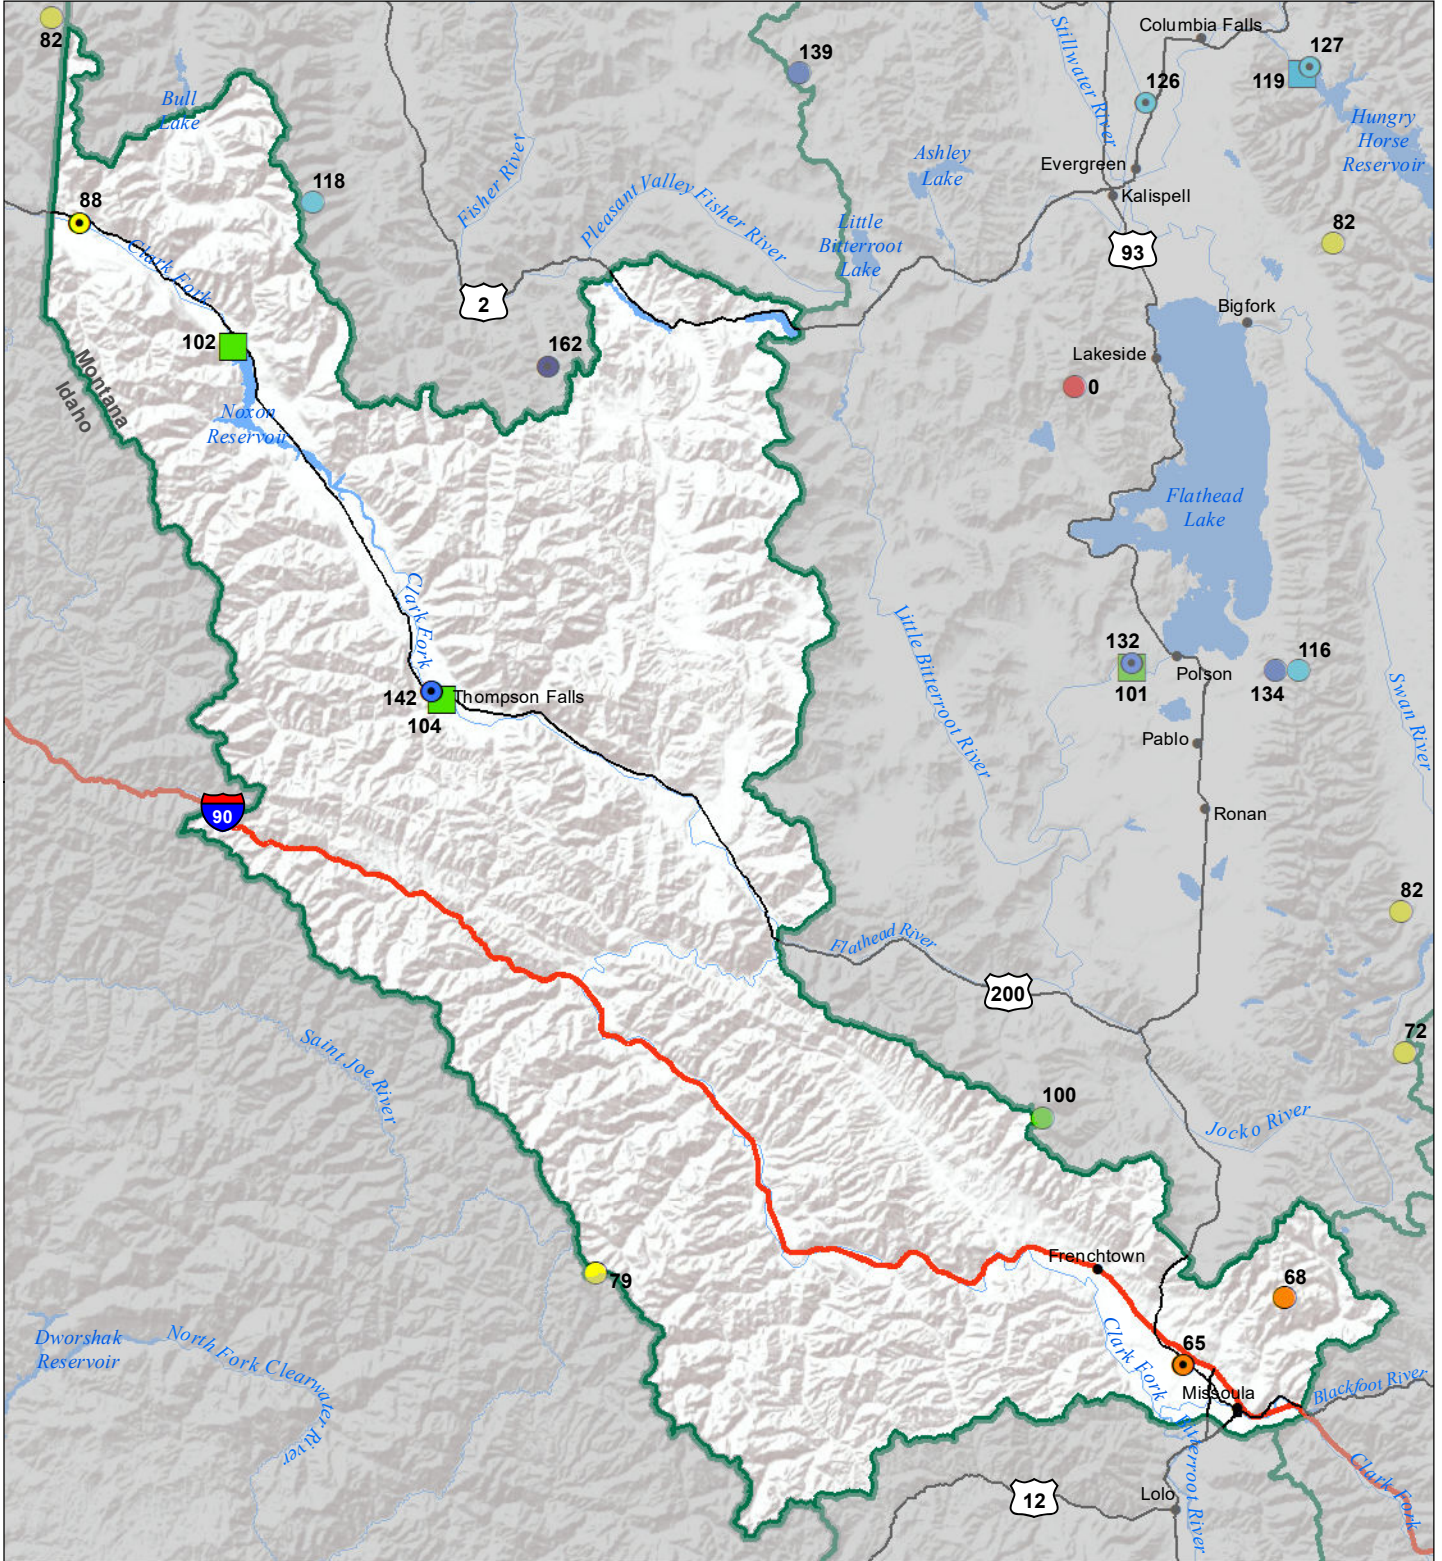

Lower Clark Fork River Basin Monthly Precipitation and Reservoir Levels Percentage of Normal December 1, 2020 (November 1, 2020 - December 1, 2020)

Precipitation Percent of Normal

SNOTEL

- > 150%
- 131 - 150%
- 111 - 130%
- 91 - 110%
- 71 - 90%
- 51 - 70%
- 1 - 50%

COOP/ACIS

- > 150%
- 131 - 150%
- 111 - 130%
- 91 - 110%
- 71 - 90%
- 51 - 70%
- 1 - 50%

Reservoirs Percent of Normal

- > 150%
- 131 - 150%
- 111 - 130%
- 91 - 110%
- 71 - 90%
- 51 - 70%
- 1 - 50%