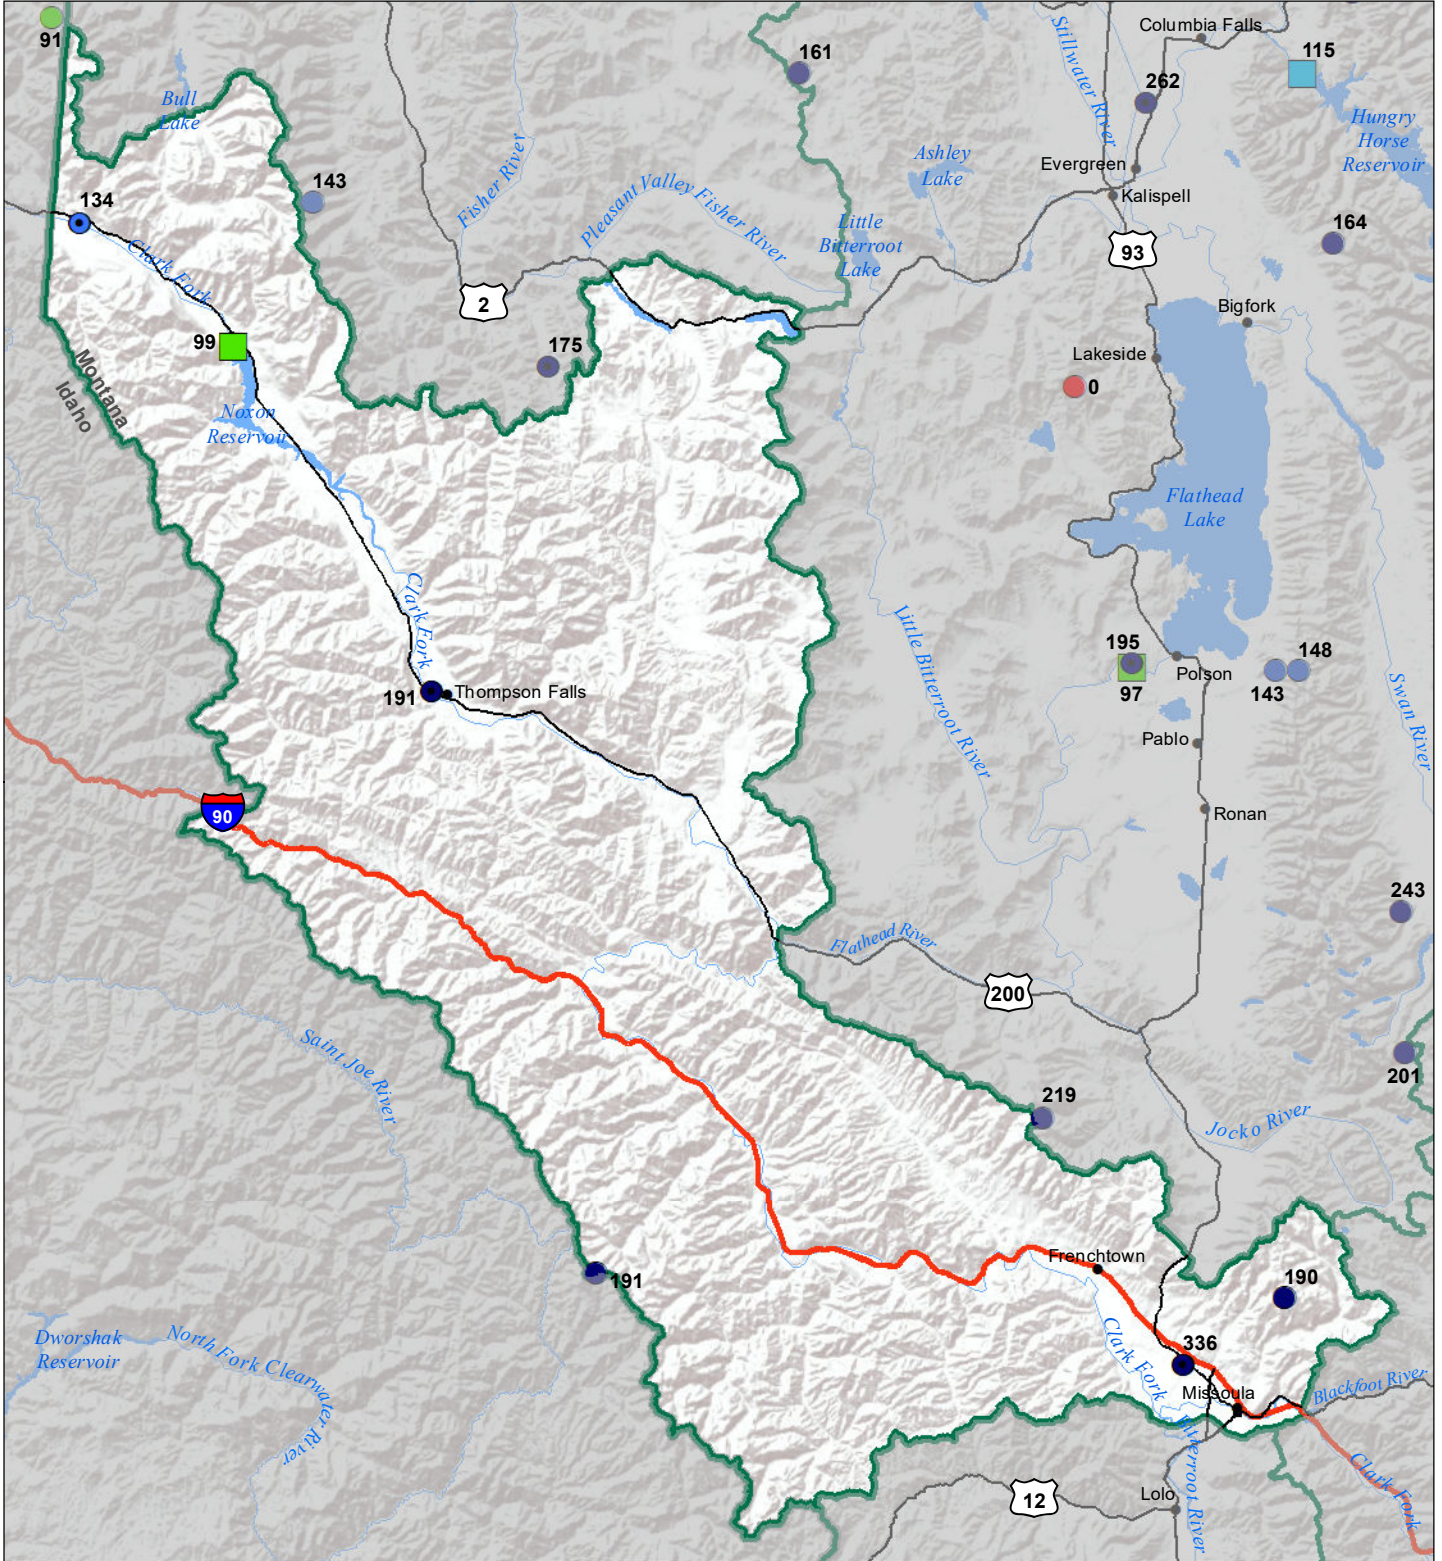

Lower Clark Fork River Basin Monthly Precipitation and Reservoir Levels Percentage of Normal November 1, 2020 (October 1, 2020 - November 1, 2020)

Precipitation Percent of Normal

SNOTEL

- > 150%
- 131 - 150%
- 111 - 130%
- 91 - 110%
- 71 - 90%
- 51 - 70%
- 1 - 50%

COOP/ACIS

- > 150%
- 131 - 150%
- 111 - 130%
- 91 - 110%
- 71 - 90%
- 51 - 70%
- 1 - 50%

Reservoirs Percent of Normal

- > 150%
- 131 - 150%
- 111 - 130%
- 91 - 110%
- 71 - 90%
- 51 - 70%
- 1 - 50%