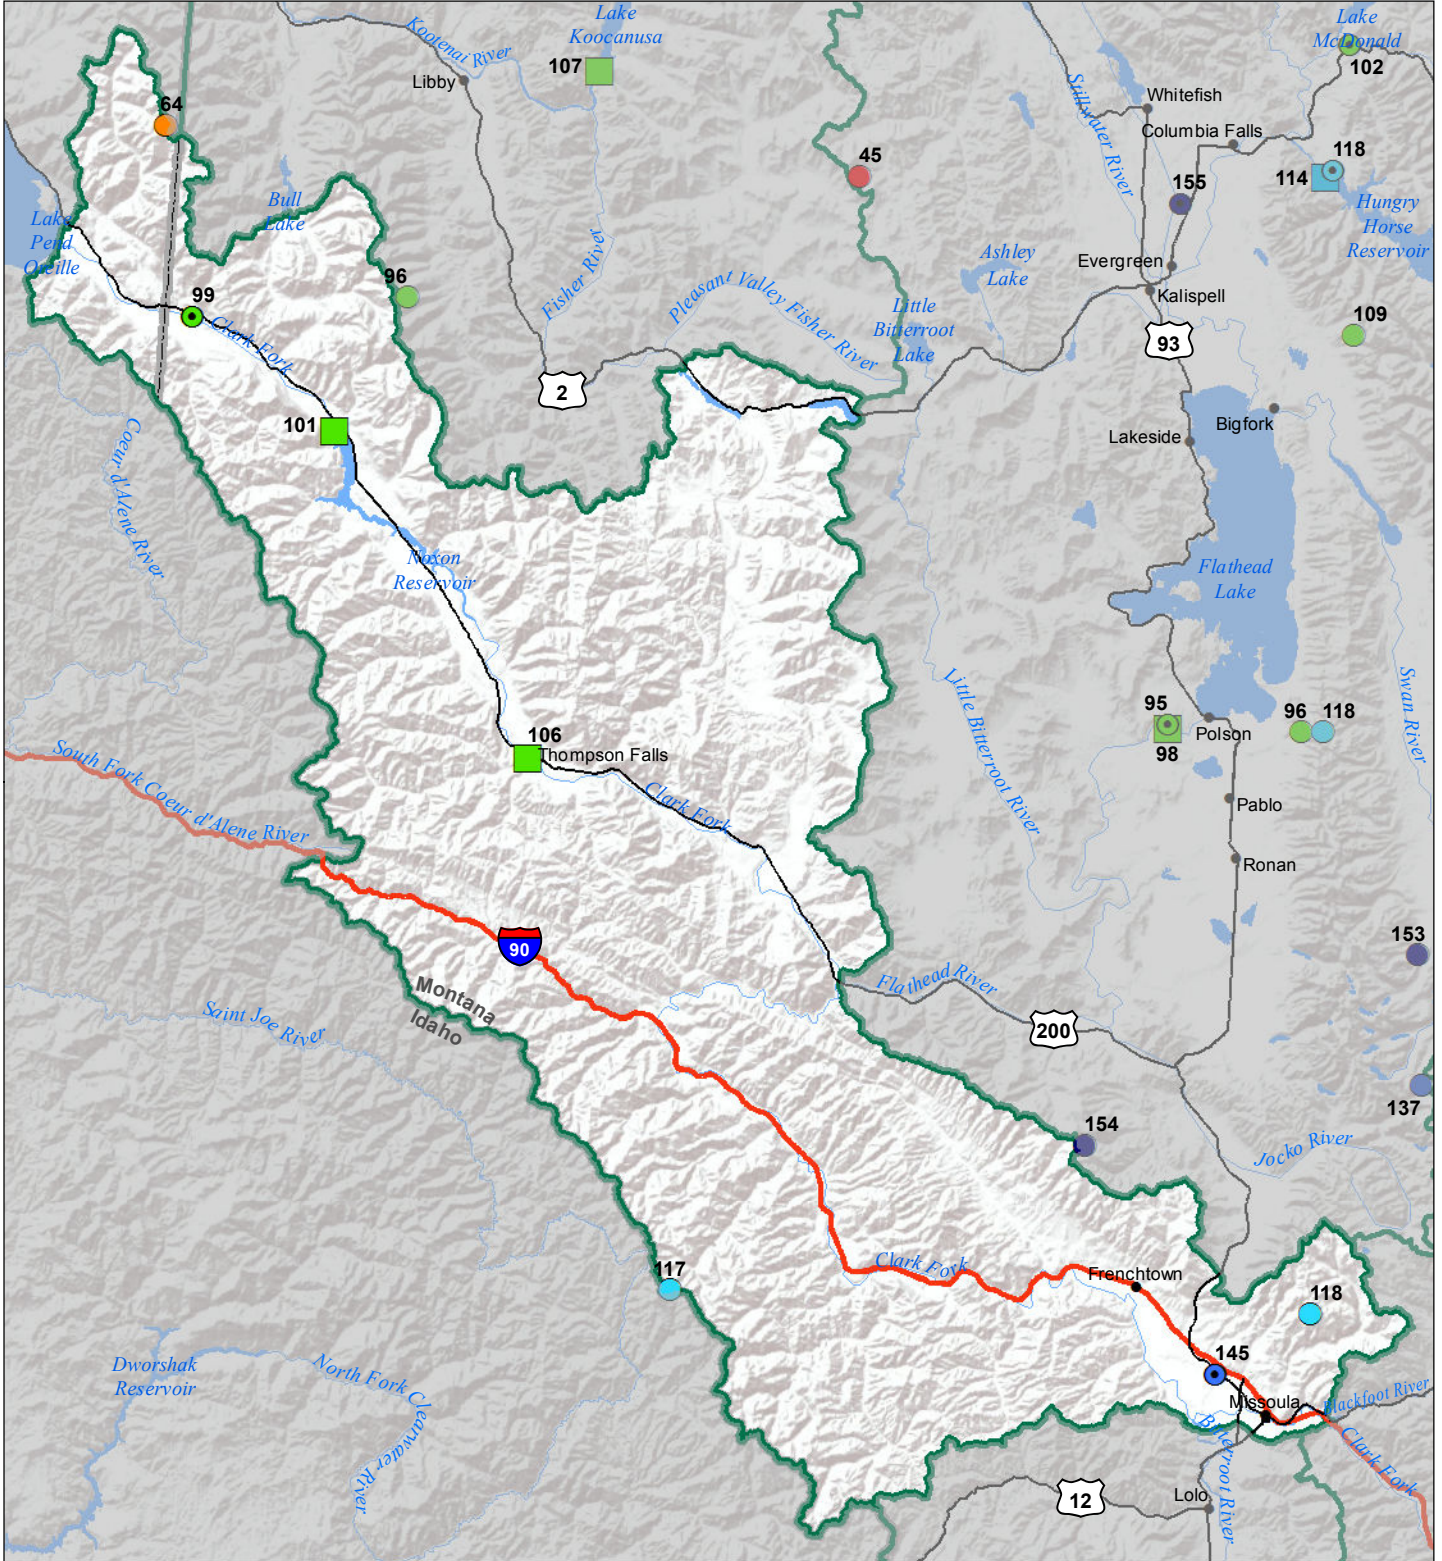

Lower Clark Fork River Basin Monthly Precipitation and Reservoir Levels Percentage of Normal November 1, 2018 (October 1, 2018 - November 1, 2018)

Precipitation Percent of Normal

SNOTEL

- > 150%
- 131 - 150%
- 111 - 130%
- 91 - 110%
- 71 - 90%
- 51 - 70%
- 1 - 50%

COOP/ACIS

- > 150%
- 131 - 150%
- 111 - 130%
- 91 - 110%
- 71 - 90%
- 51 - 70%
- 1 - 50%

Reservoirs Percent of Normal

- > 150%
- 131 - 150%
- 111 - 130%
- 91 - 110%
- 71 - 90%
- 51 - 70%
- 1 - 50%