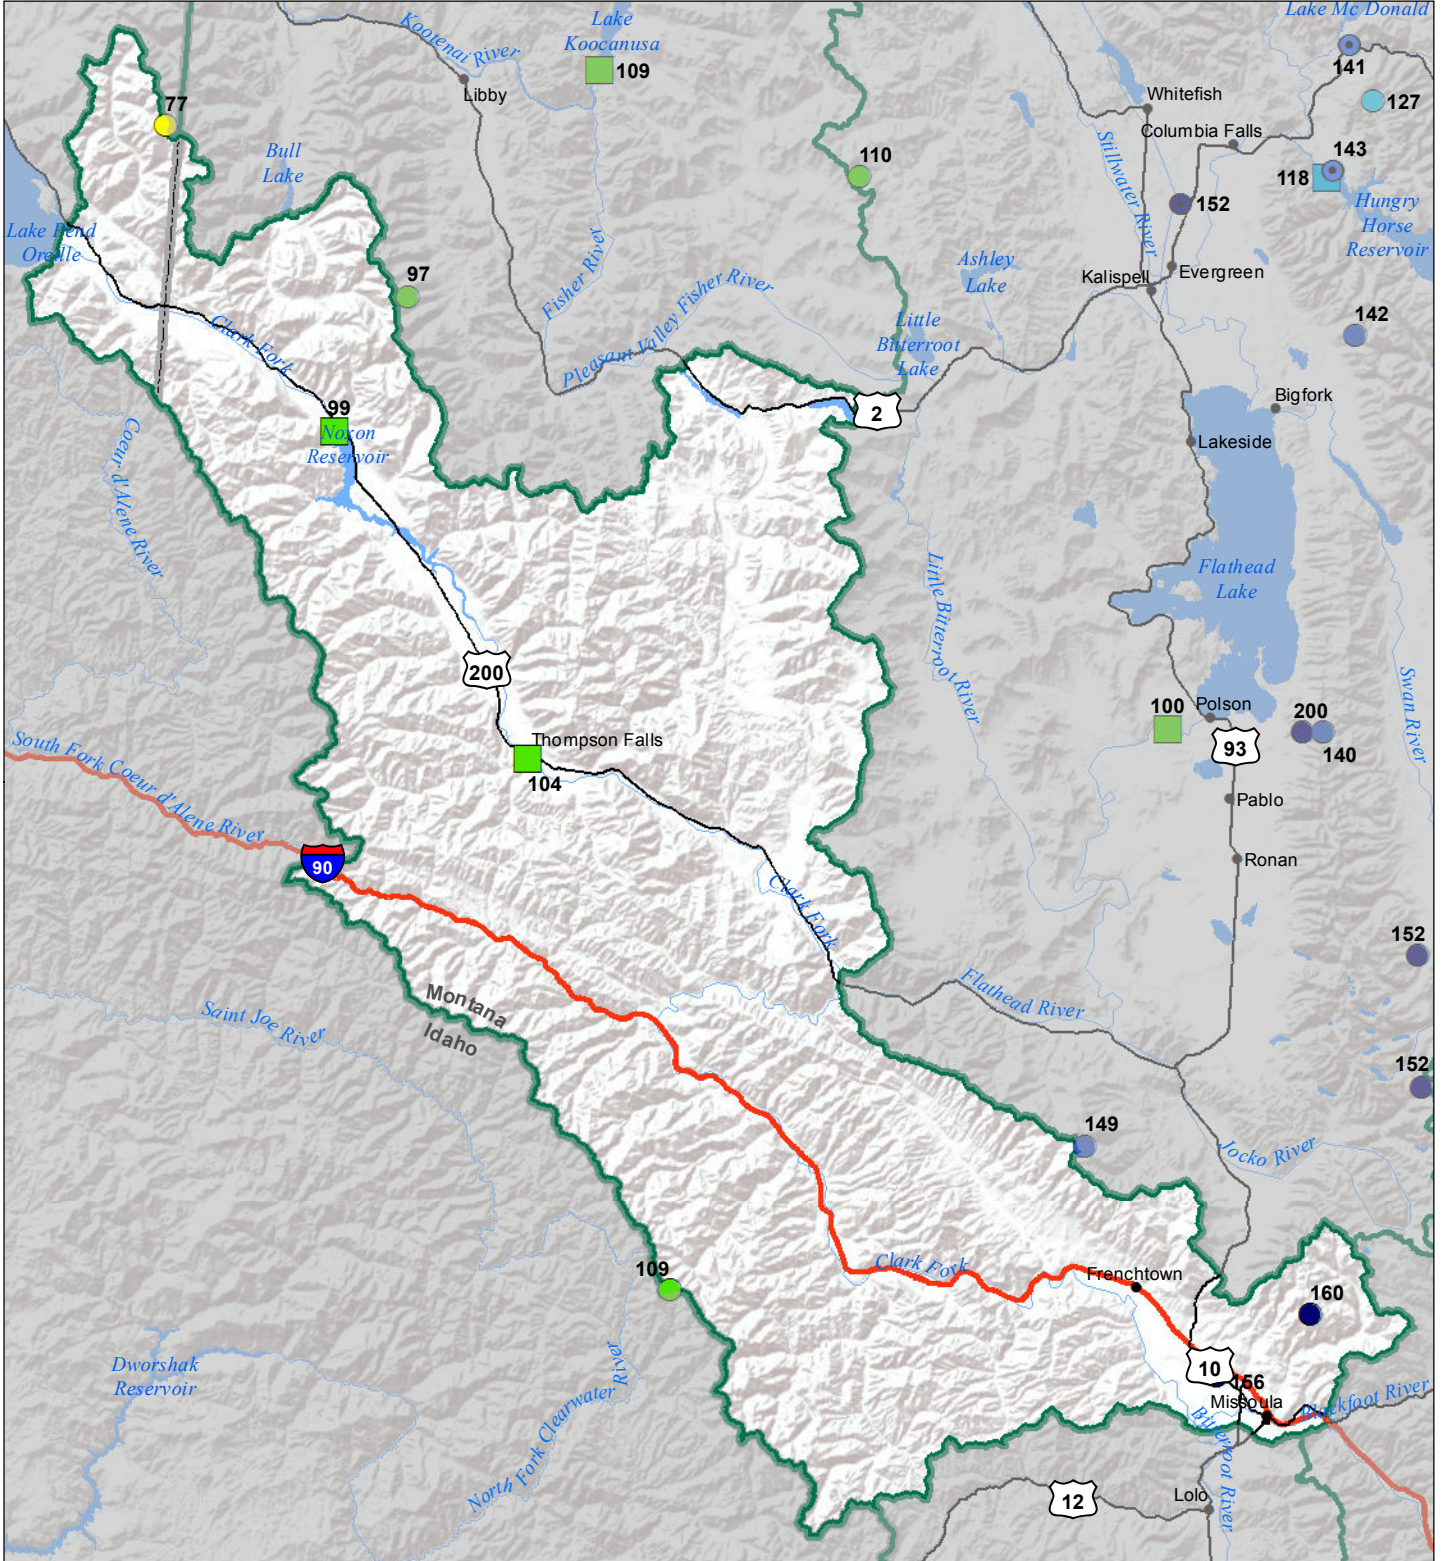

# Lower Clark Fork River Basin Monthly Precipitation and Reservoir Levels Percentage of Normal January 1, 2018 (December 1, 2017 - January 1, 2018)

### Precipitation Percent of Normal

#### SNOTEL

- > 150%
- 131 - 150%
- 111 - 130%
- 91 - 110%
- 71 - 90%
- 51 - 70%
- 1 - 50%

### Reservoirs Percent of Normal

- > 150%
- 131 - 150%
- 111 - 130%
- 91 - 110%
- 71 - 90%
- 51 - 70%
- 1 - 50%