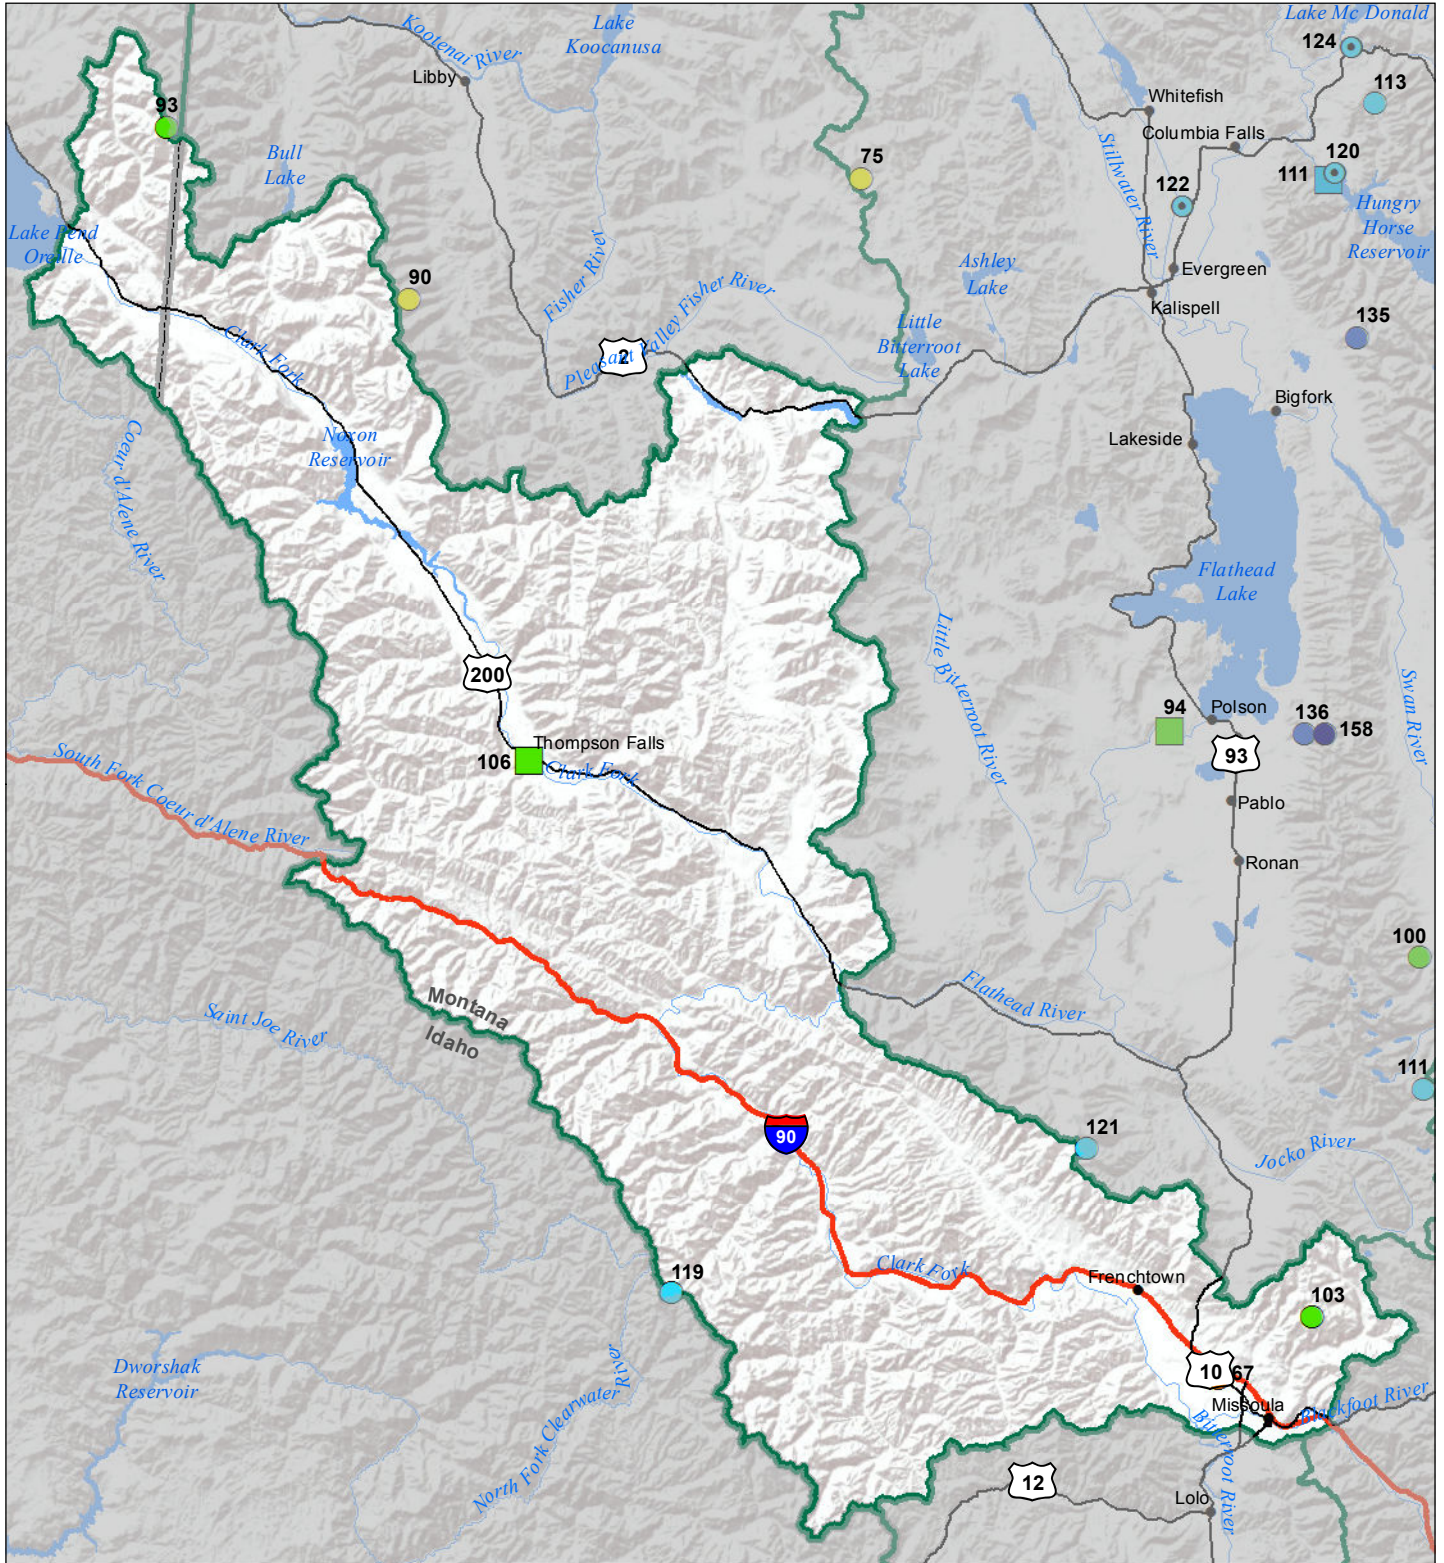

# Lower Clark Fork River Basin Monthly Precipitation and Reservoir Levels Percentage of Normal November 1, 2017 (October 1, 2017 - November 1, 2017)

### Precipitation Percent of Normal

#### SNOTEL

- > 150%
- 131 - 150%
- 111 - 130%
- 91 - 110%
- 71 - 90%
- 51 - 70%
- 1 - 50%