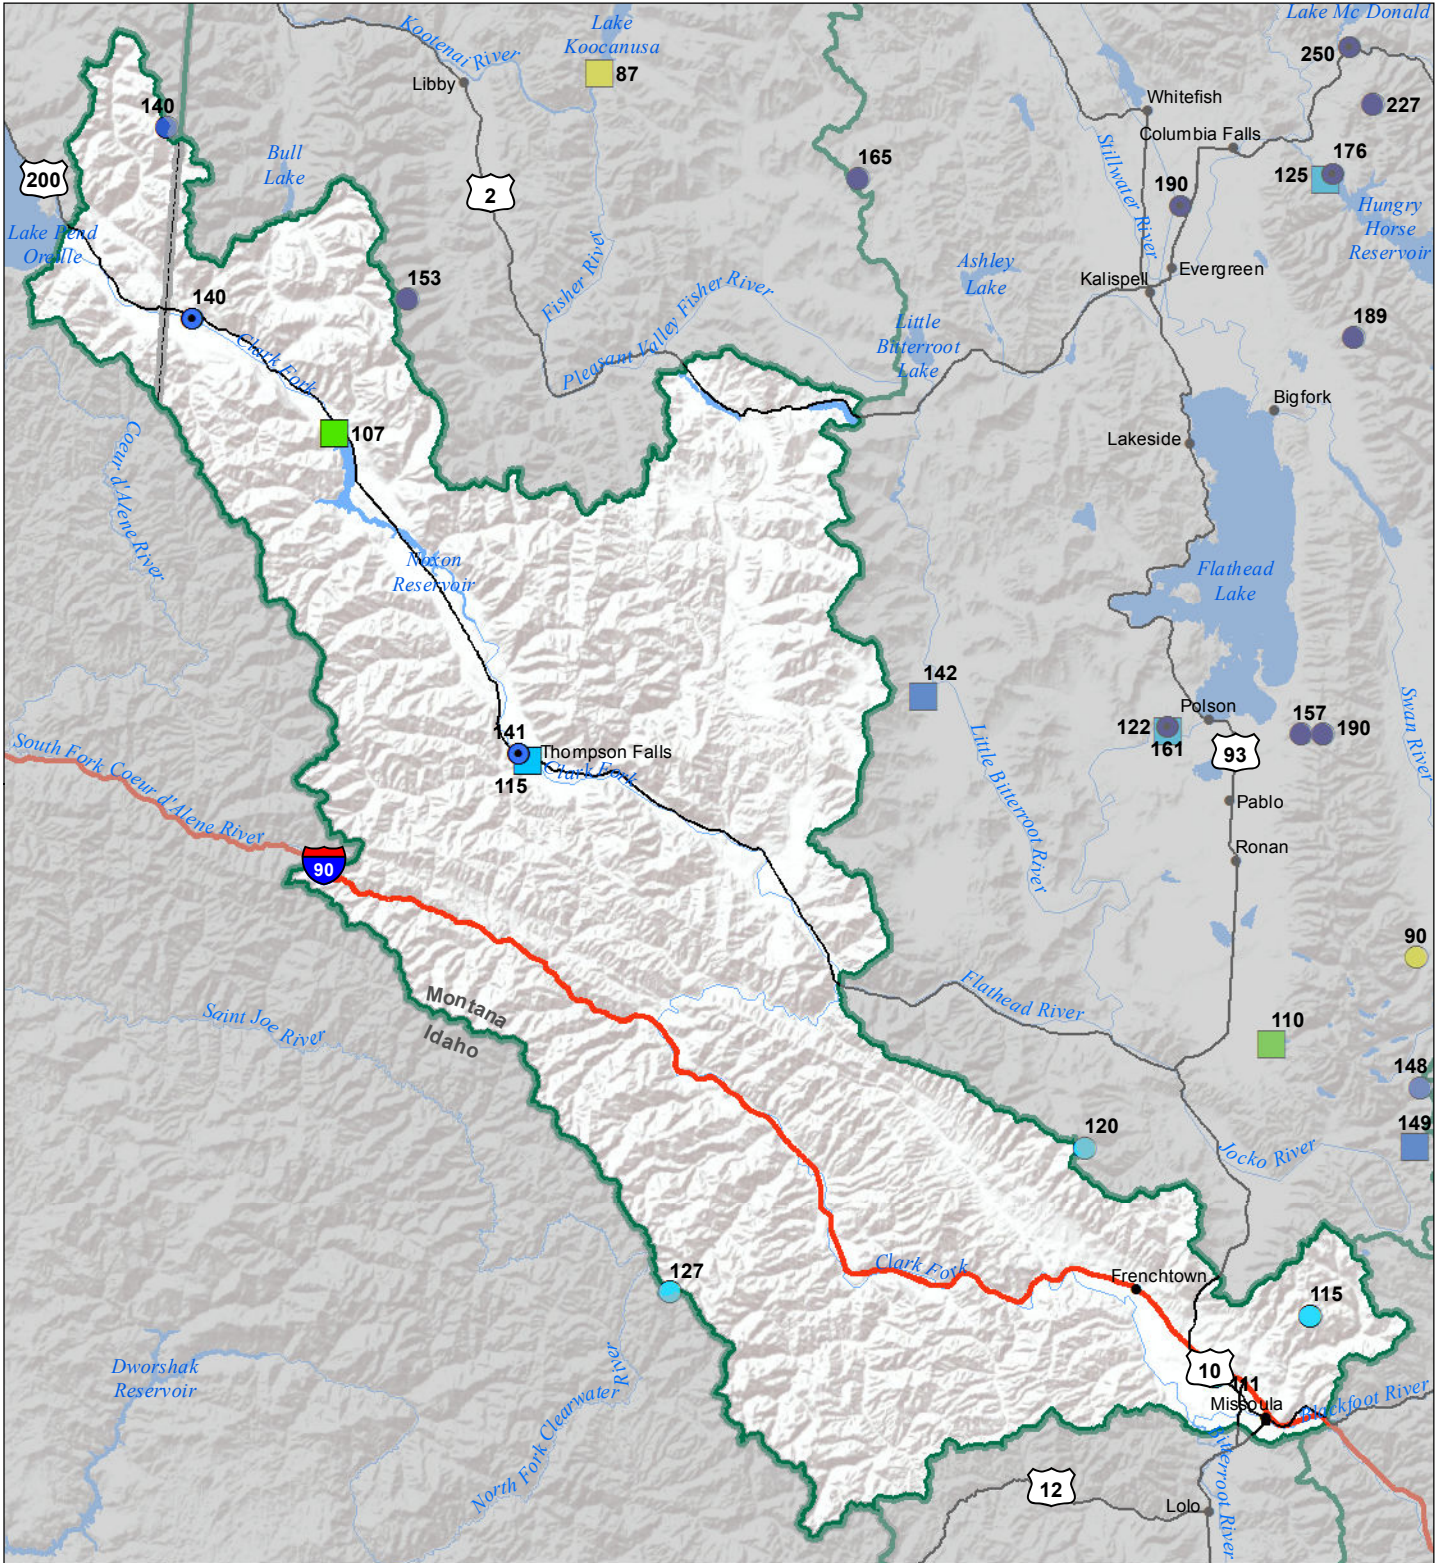

# Lower Clark Fork River Basin Monthly Precipitation and Reservoir Levels Percentage of Normal May 1, 2017 (April 1, 2017 - May 1, 2017)

### Precipitation Percent of Normal

#### SNOTEL

- > 150%
- 131 - 150%
- 111 - 130%
- 91 - 110%
- 71 - 90%
- 51 - 70%
- 1 - 50%