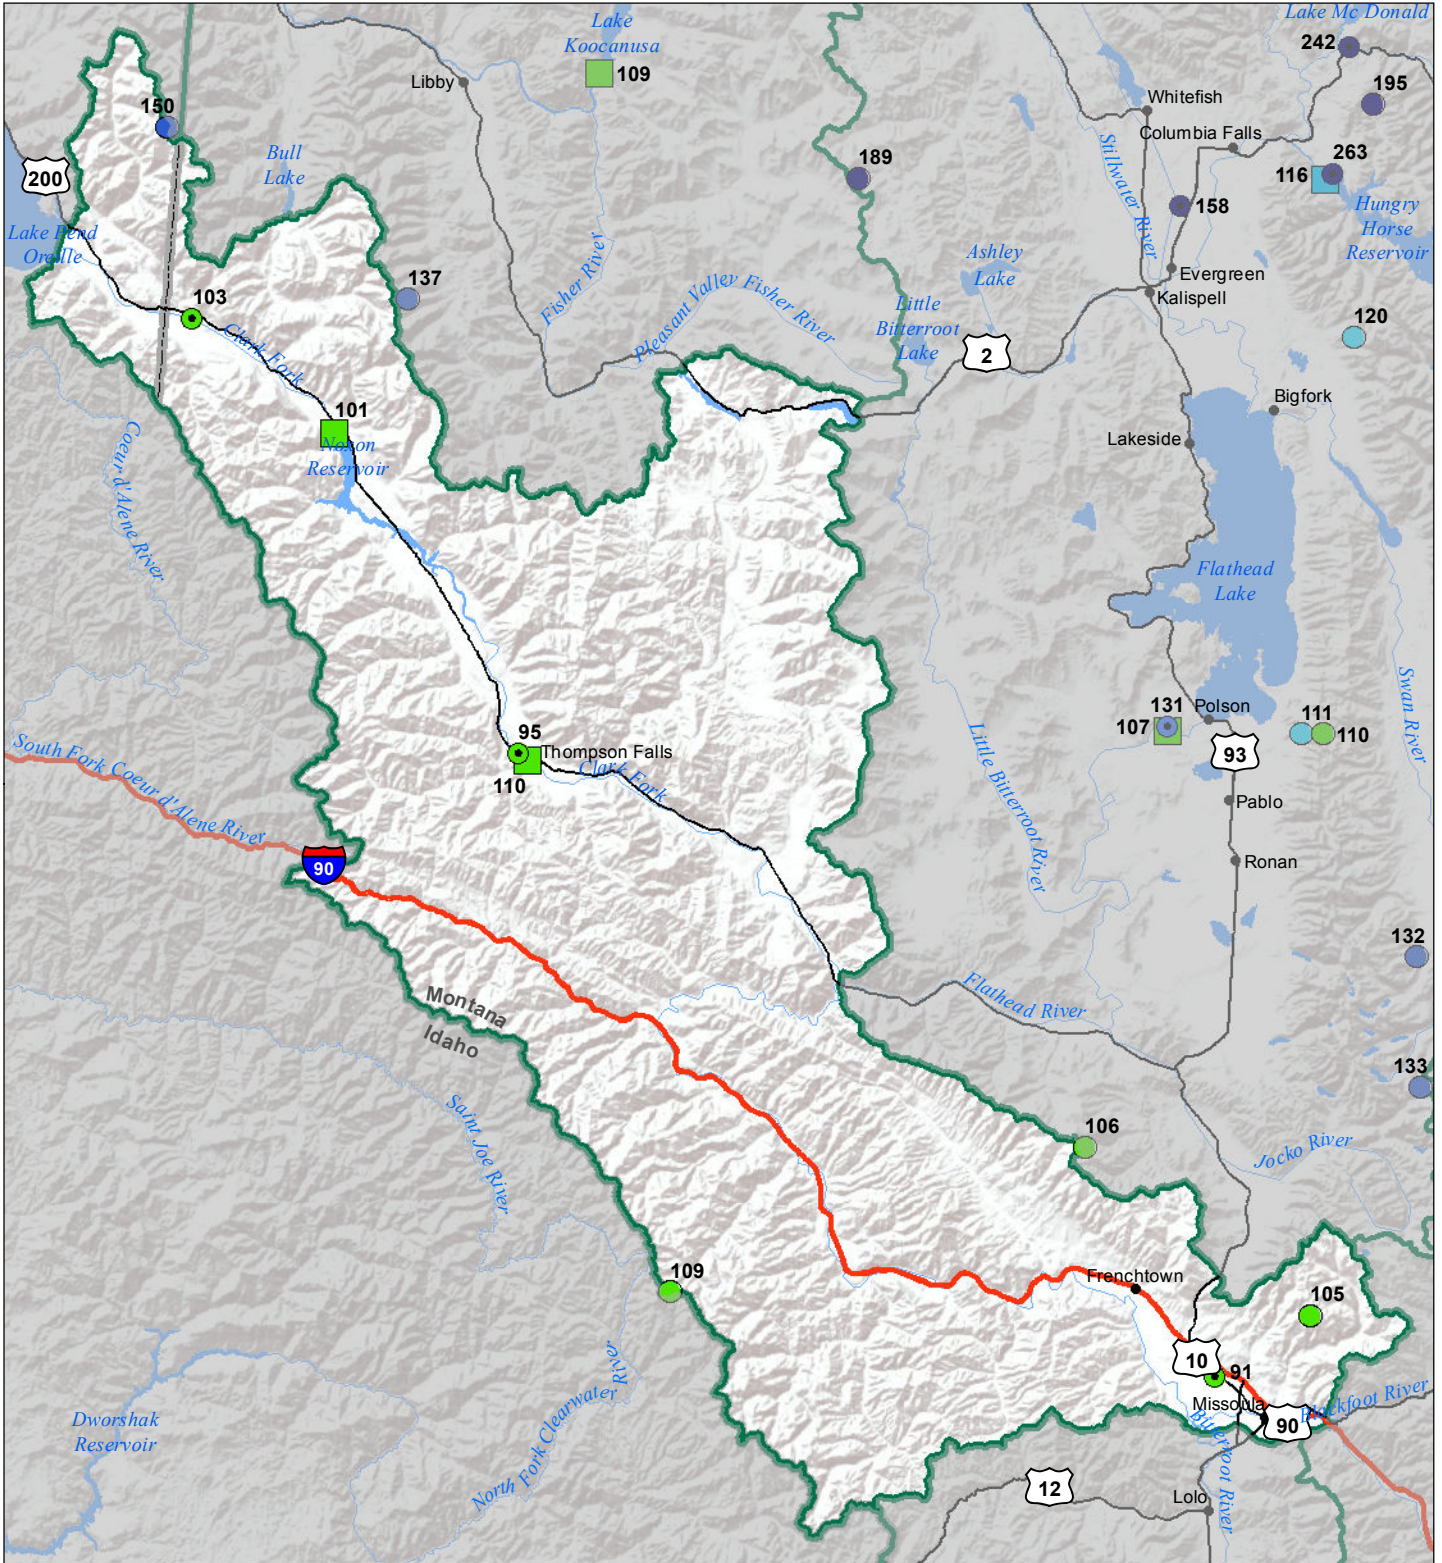

# Lower Clark Fork River Basin Monthly Precipitation and Reservoir Levels Percentage of Normal June 1, 2016 (May 1, 2016 - June 1, 2016)

### Precipitation Percent of Normal

#### SNOTEL

- > 150%
- 131 - 150%
- 111 - 130%
- 91 - 110%
- 71 - 90%
- 51 - 70%
- 1 - 50%