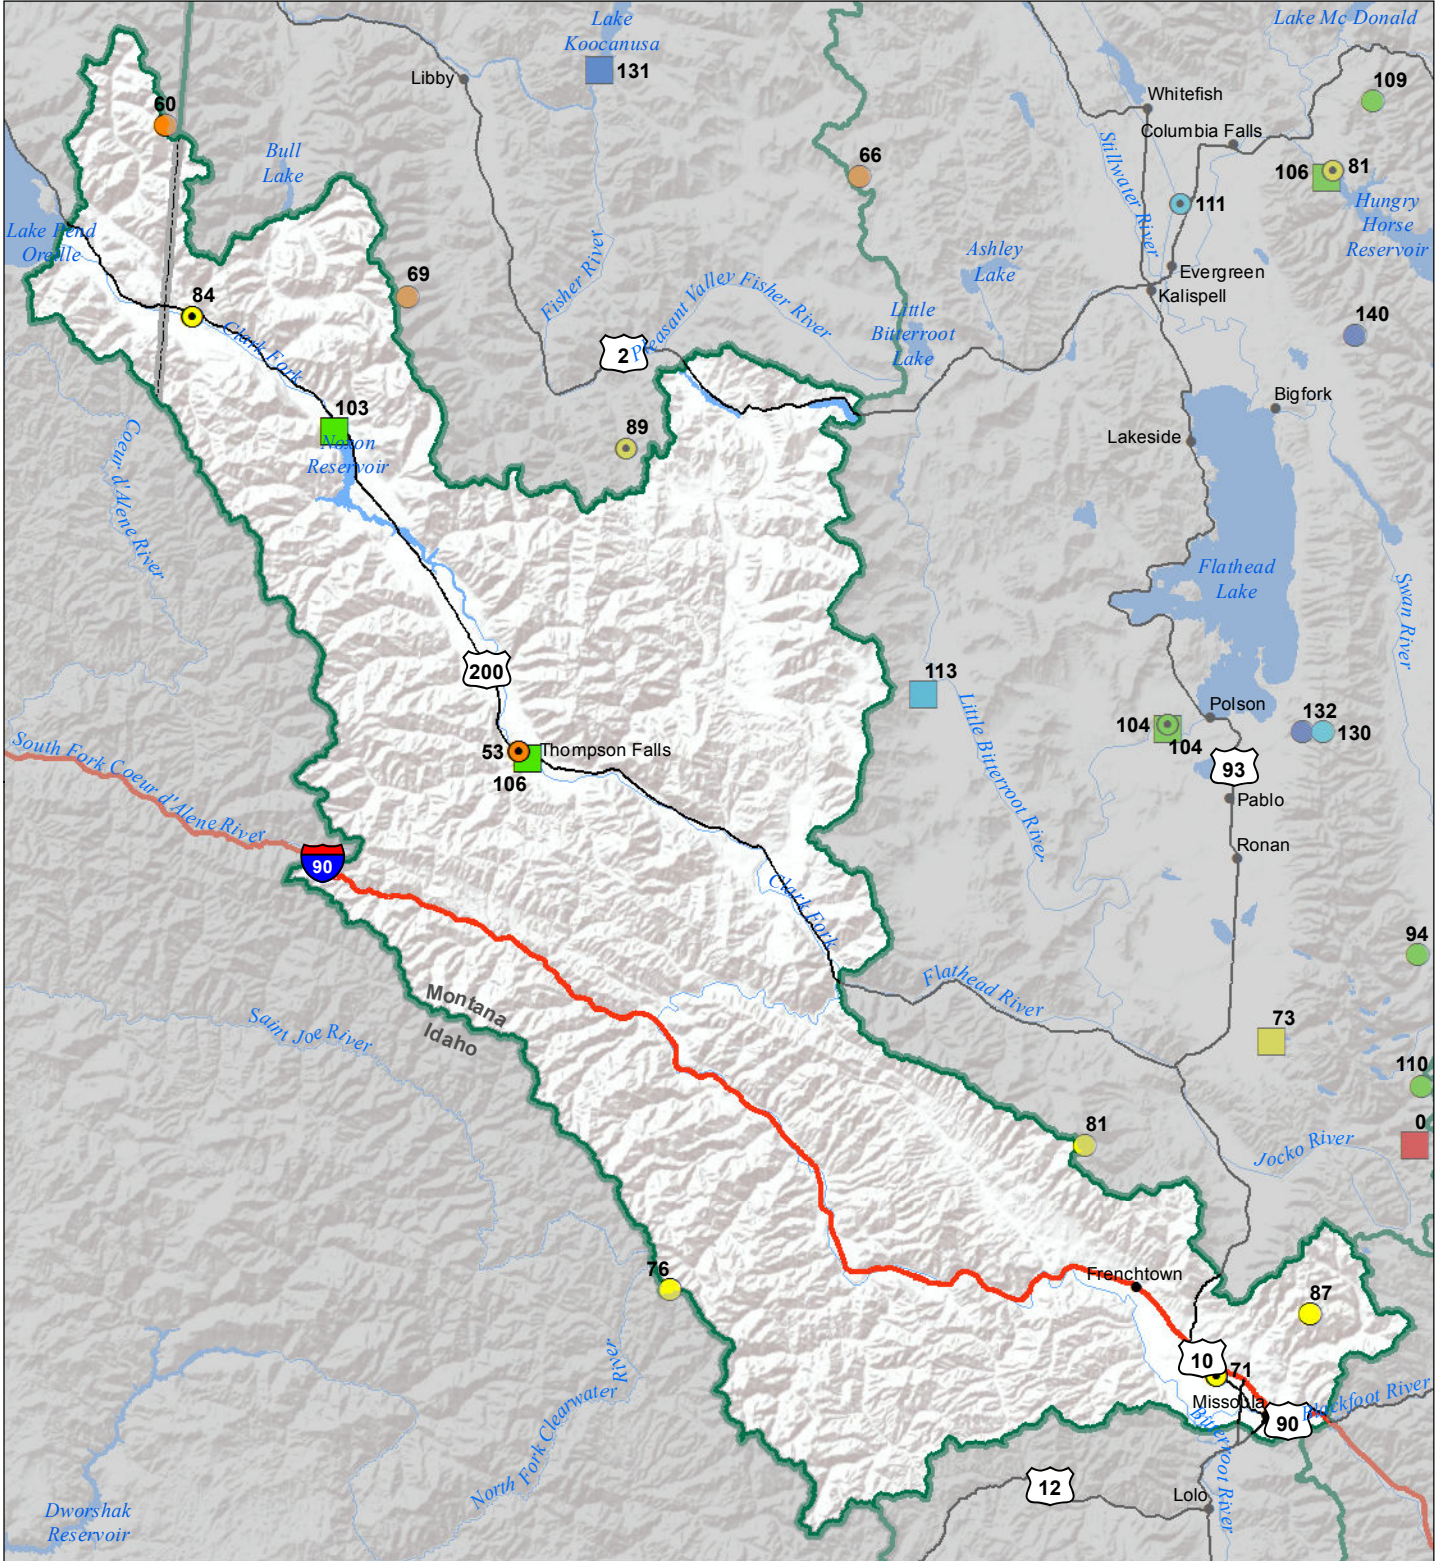

# Lower Clark Fork River Basin Monthly Precipitation and Reservoir Levels Percentage of Normal February 1, 2016 (January 1, 2016 - February 1, 2016)

### Precipitation Percent of Normal

#### SNOTEL

- > 150%
- 71 - 90%
- 131 - 150%
- 51 - 70%
- 111 - 130%
- 1 - 50%
- 91 - 110%