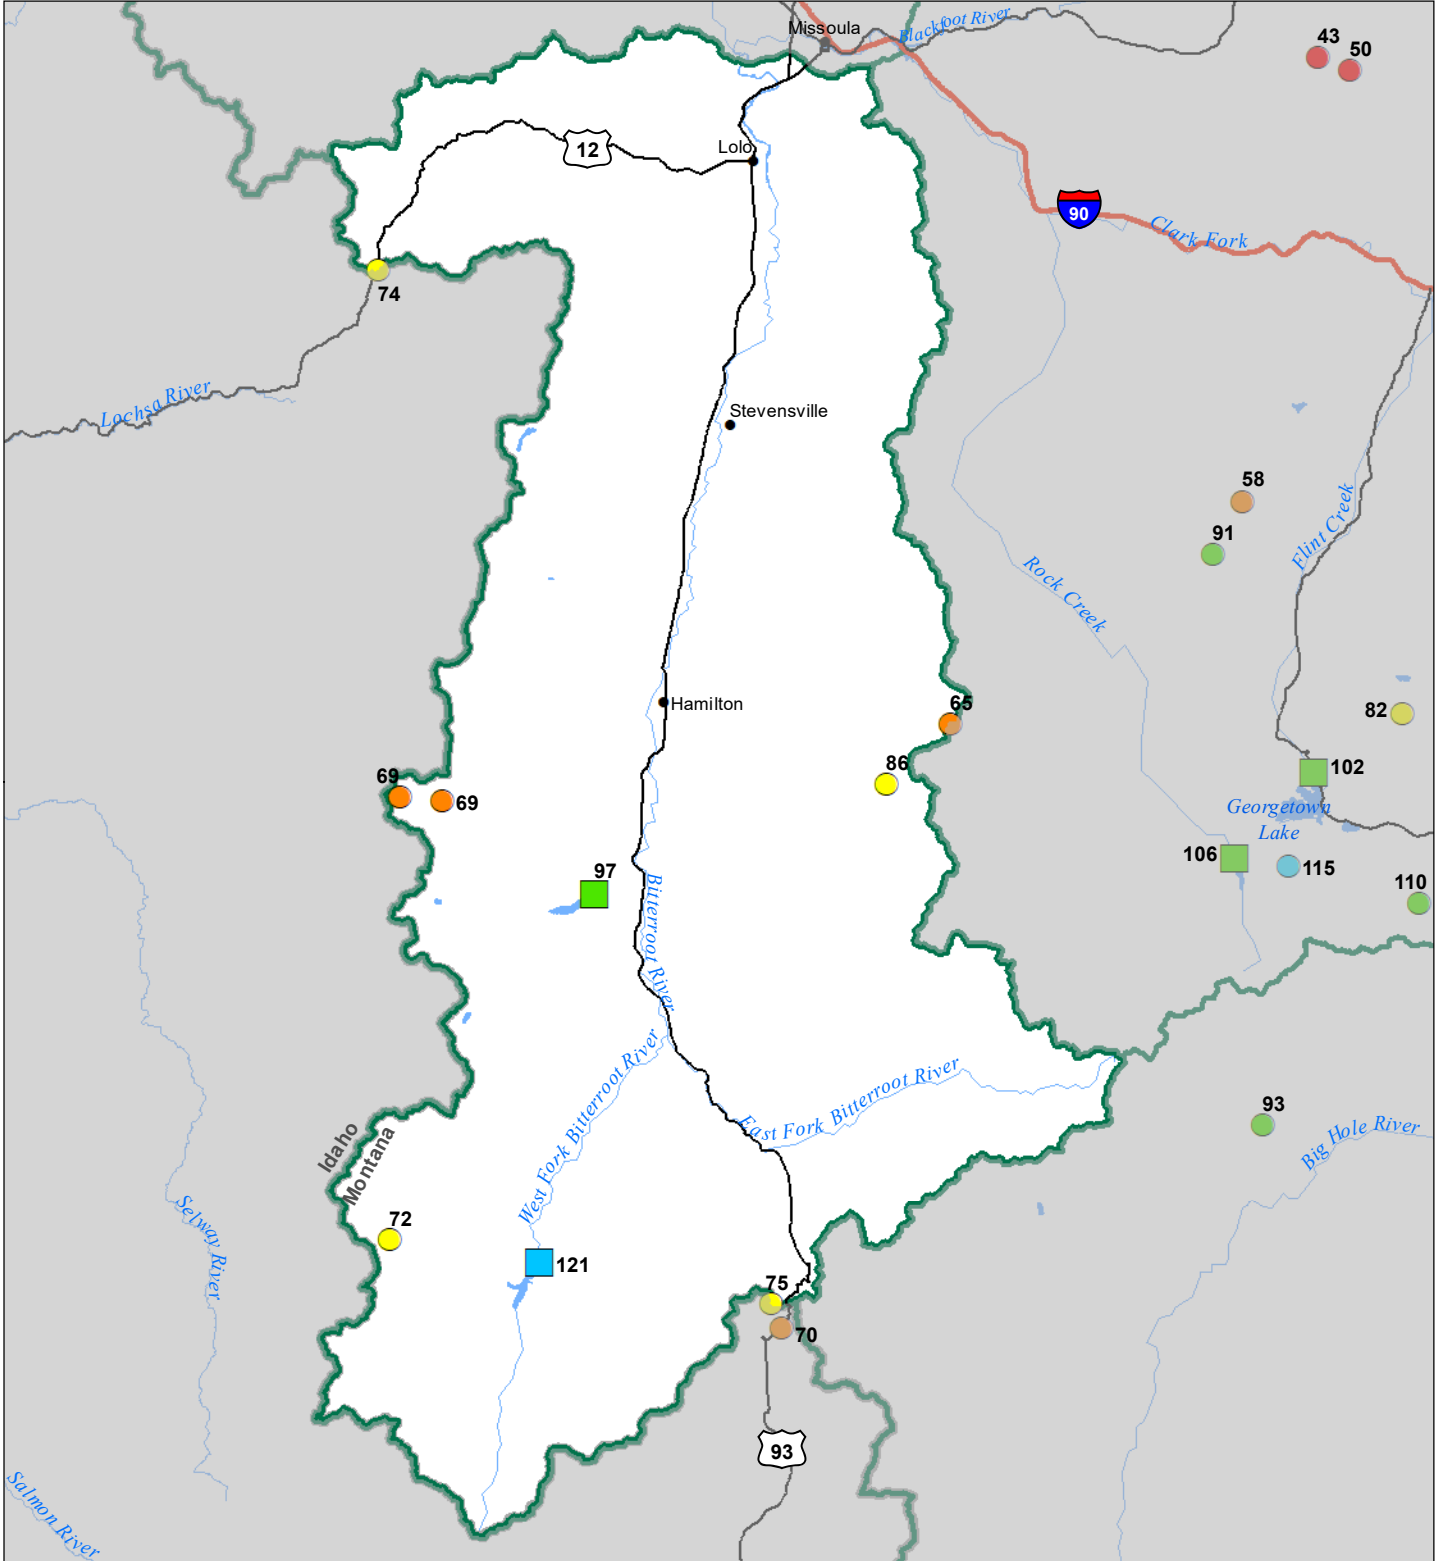

Bitterroot River Basin Monthly Precipitation and Reservoir Levels Percentage of Normal April 1, 2024 (March 1, 2023 - April 1, 2024)

Precipitation Percent of Normal

SNOTEL		COOP/ACIS	
● > 150%	● 71 - 90%	● > 150%	● 71 - 90%
● 131 - 150%	● 51 - 70%	● 131 - 150%	● 51 - 70%
● 111 - 130%	● 1 - 50%	● 111 - 130%	● 1 - 50%
● 91 - 110%		● 91 - 110%	

Reservoirs Percent of Normal

■ > 150%
■ 131 - 150%
■ 111 - 130%
■ 91 - 110%
■ 71 - 90%
■ 51 - 70%
■ 1 - 50%