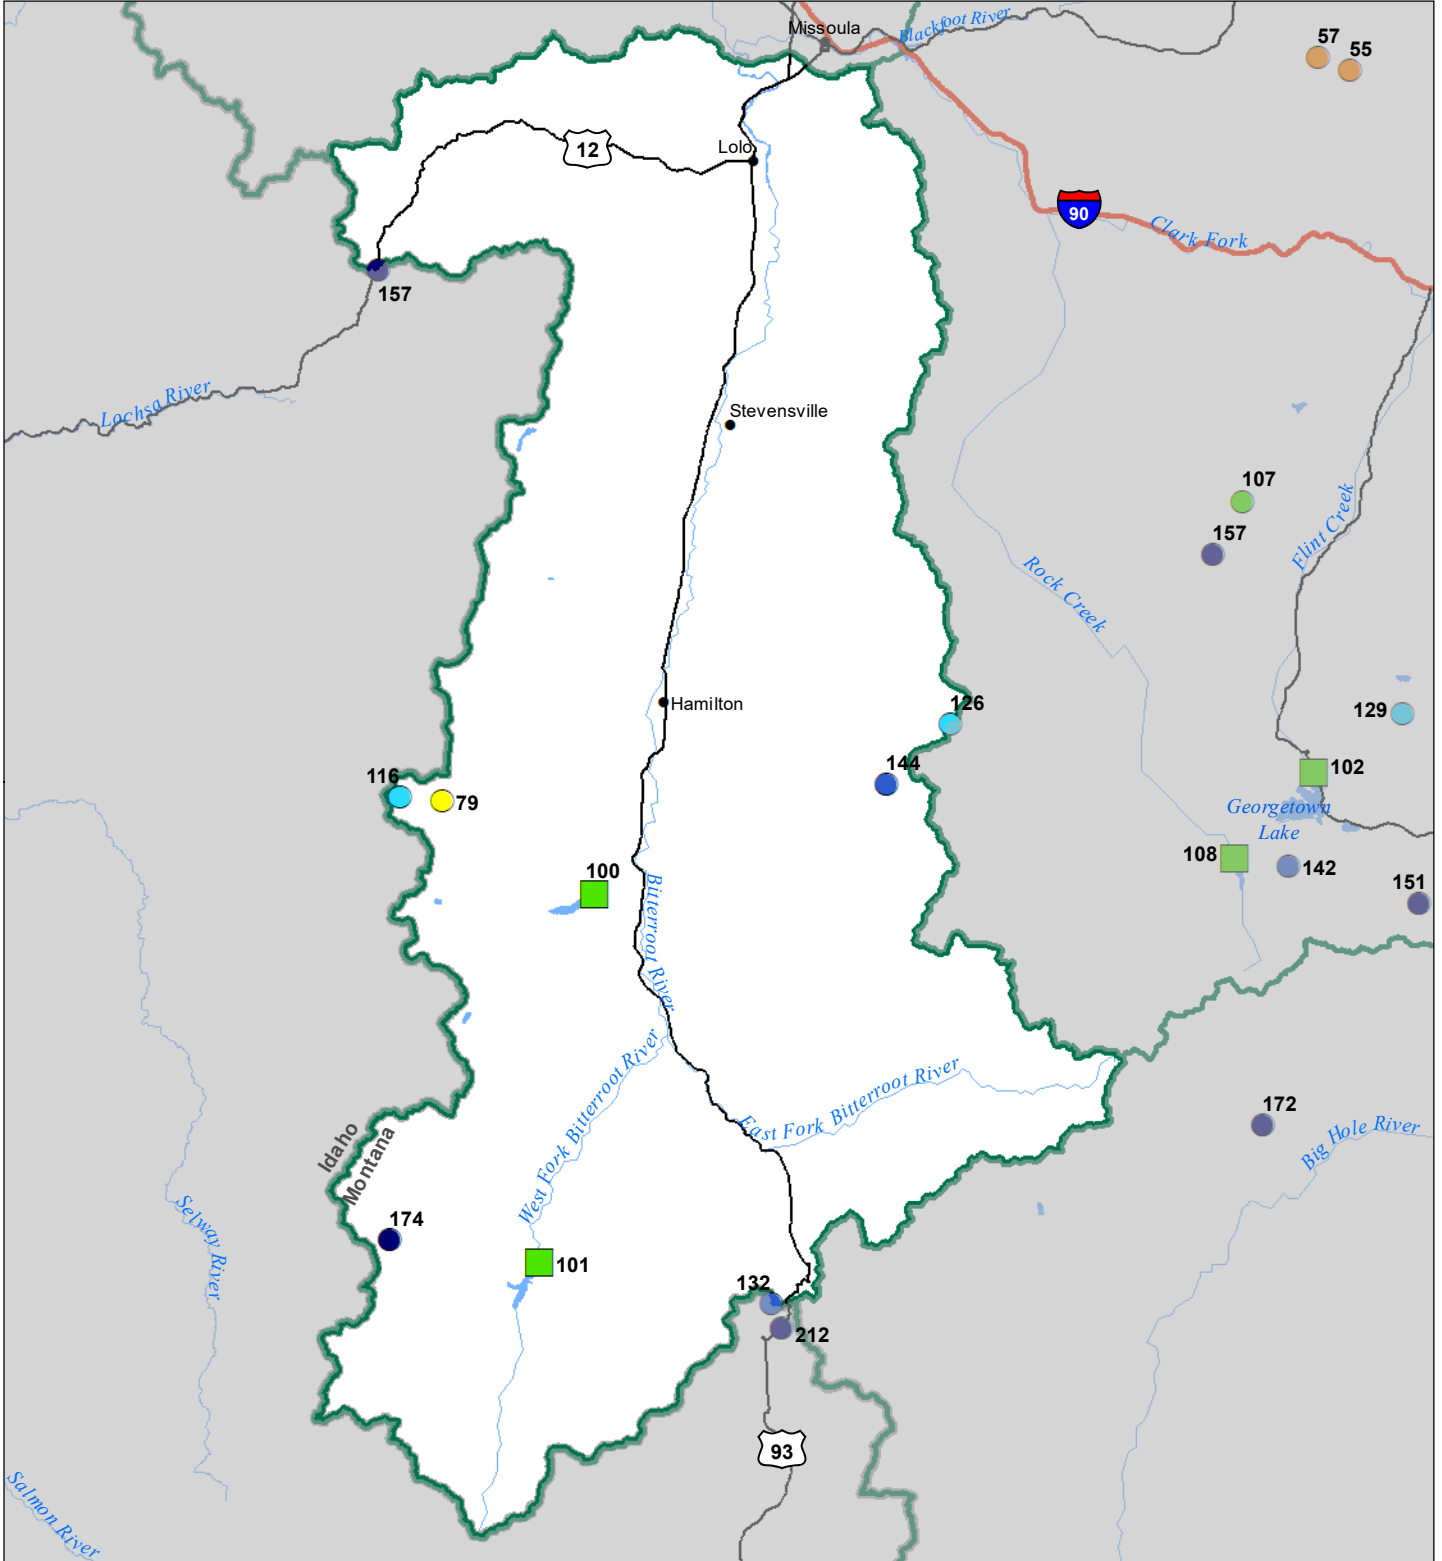

Bitterroot River Basin Monthly Precipitation and Reservoir Levels Percentage of Normal July 1, 2023 (June 1, 2023 - July 1, 2023)

Precipitation Percent of Normal

SNOTEL

- > 150%
- 131 - 150%
- 111 - 130%
- 91 - 110%
- 71 - 90%
- 51 - 70%
- 1 - 50%

COOP/ACIS

- > 150%
- 131 - 150%
- 111 - 130%
- 91 - 110%
- 71 - 90%
- 51 - 70%
- 1 - 50%

Reservoirs Percent of Normal

- > 150%
- 131 - 150%
- 111 - 130%
- 91 - 110%
- 71 - 90%
- 51 - 70%
- 1 - 50%