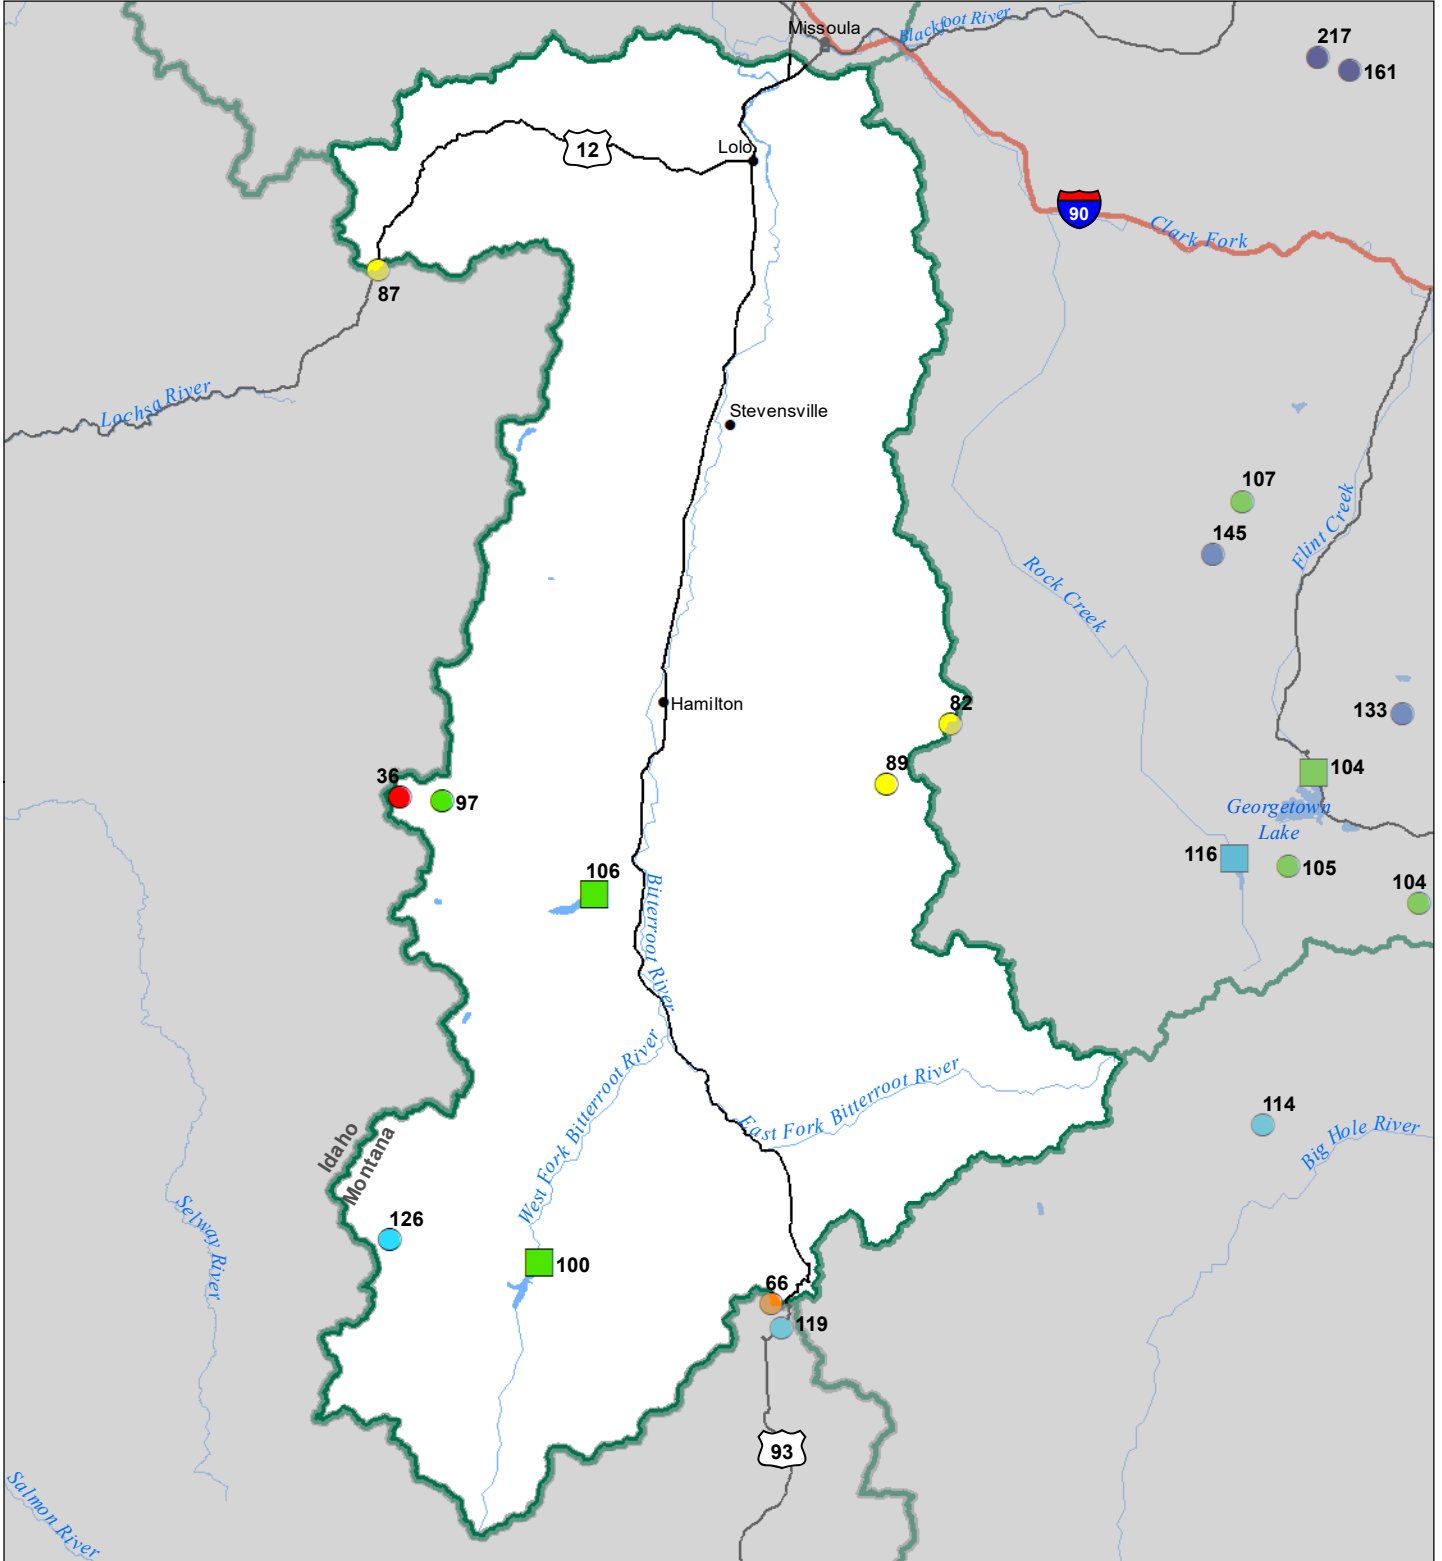

# Bitterroot River Basin Monthly Precipitation and Reservoir Levels Percentage of Normal June 1, 2023 (May 1, 2022 - June 1, 2023)

### Precipitation Percent of Normal

#### SNOTEL

- > 150%
- 131 - 150%
- 111 - 130%
- 91 - 110%
- 71 - 90%
- 51 - 70%
- 1 - 50%