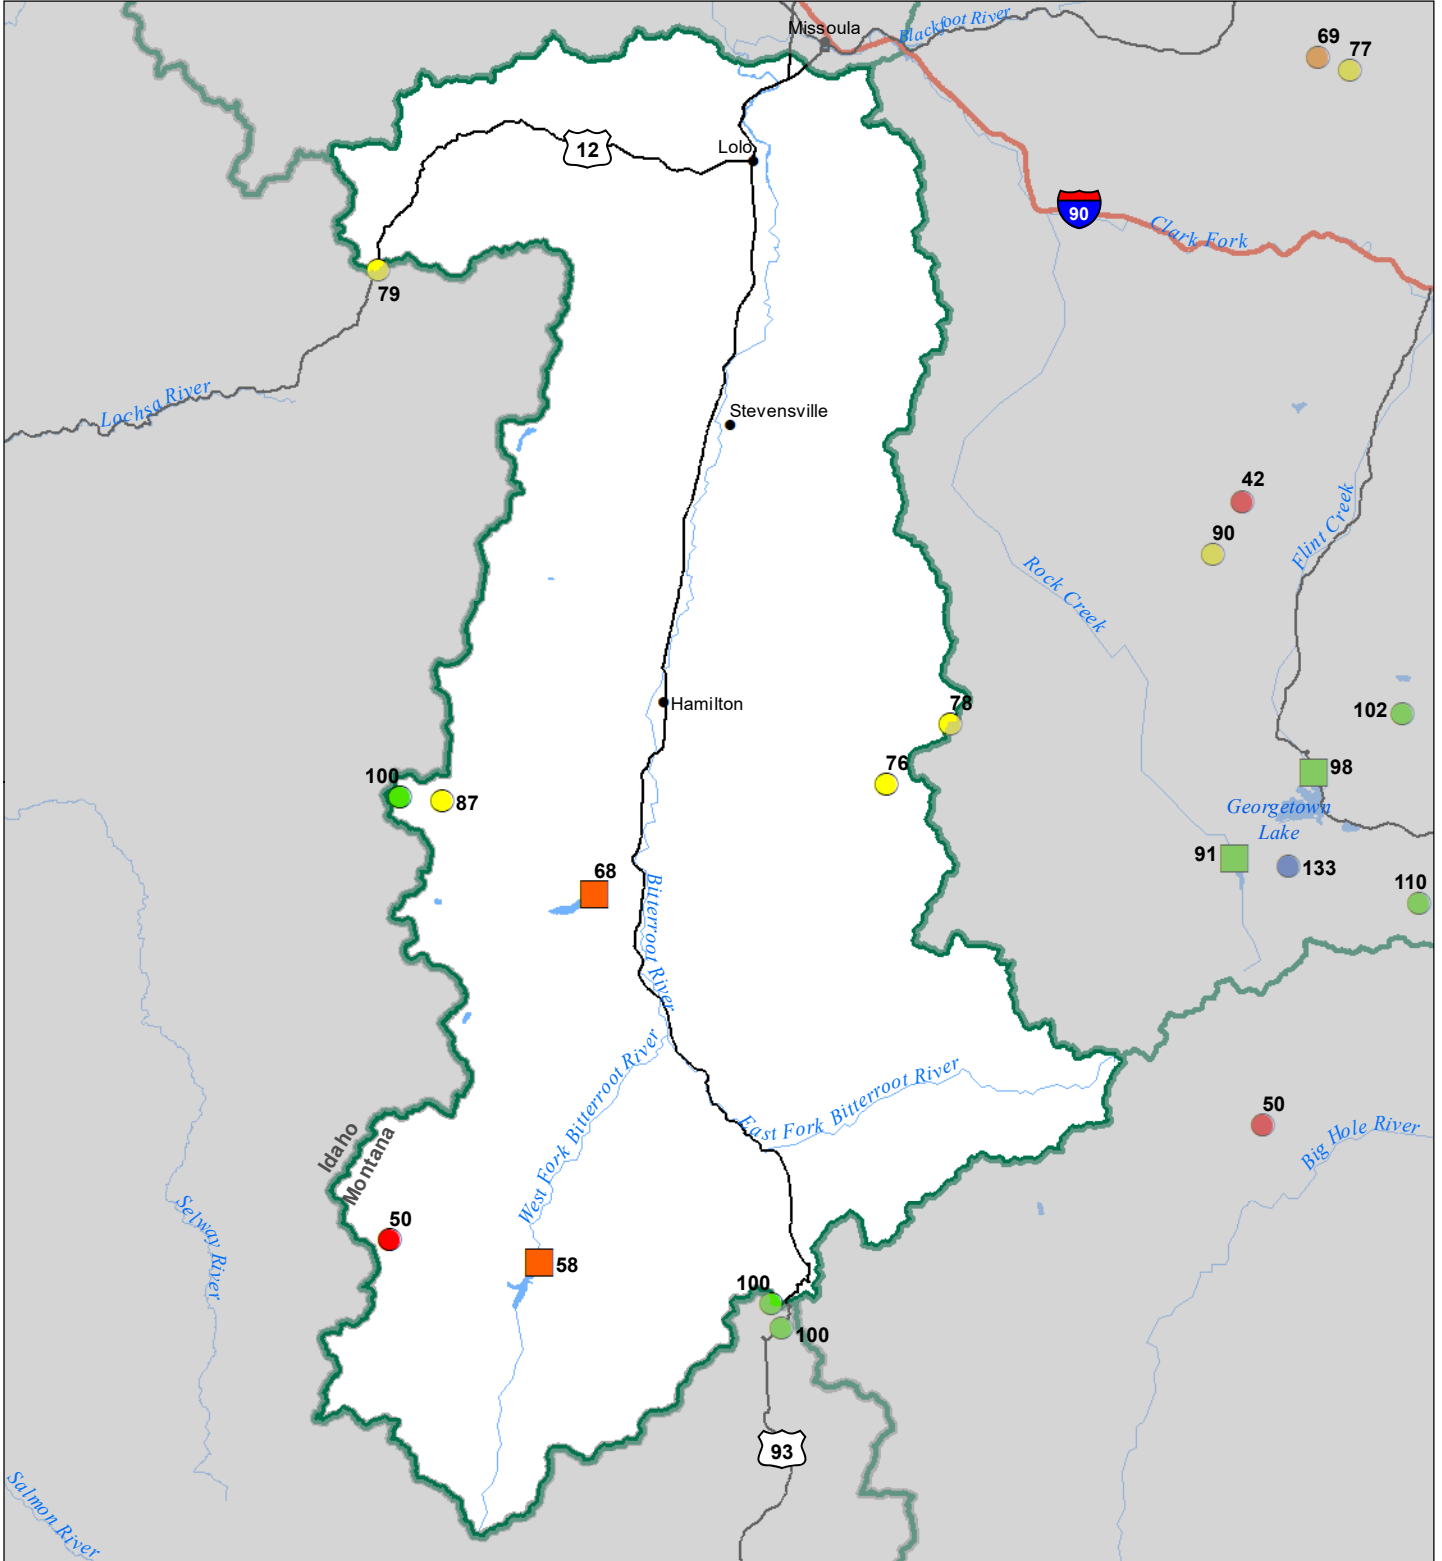

Bitterroot River Basin Monthly Precipitation and Reservoir Levels Percentage of Normal May 1, 2023 (April 1, 2022 - May 1, 2023)

Precipitation Percent of Normal

SNOTEL

- > 150%
- 131 - 150%
- 111 - 130%
- 91 - 110%
- 71 - 90%
- 51 - 70%
- 1 - 50%

COOP/ACIS

- > 150%
- 131 - 150%
- 111 - 130%
- 91 - 110%
- 71 - 90%
- 51 - 70%
- 1 - 50%

Reservoirs Percent of Normal

- > 150%
- 131 - 150%
- 111 - 130%
- 91 - 110%
- 71 - 90%
- 51 - 70%
- 1 - 50%