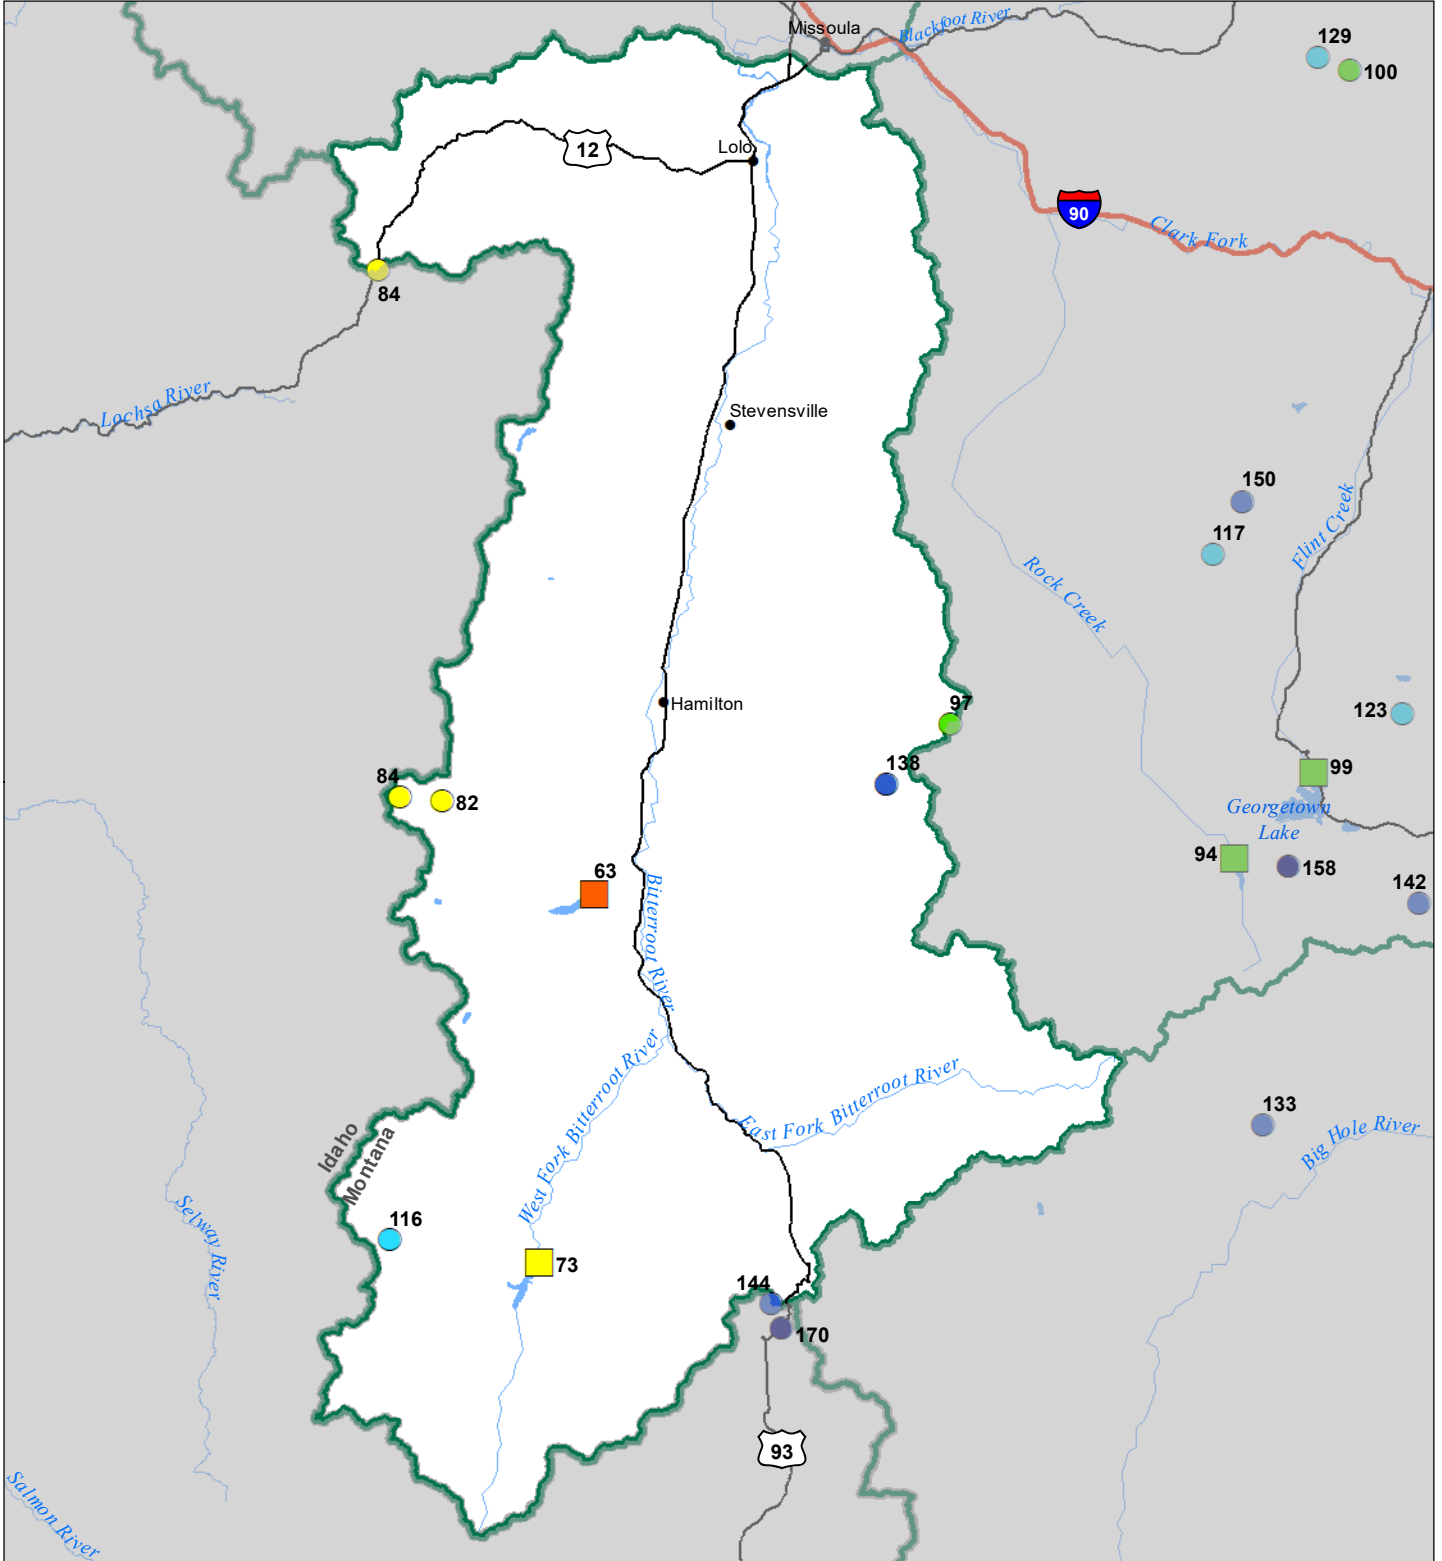

Bitterroot River Basin Monthly Precipitation and Reservoir Levels Percentage of Normal April 1, 2023 (March 1, 2022 - April 1, 2023)

Precipitation Percent of Normal

SNOTEL		COOP/ACIS	
● > 150%	● 71 - 90%	● > 150%	● 71 - 90%
● 131 - 150%	● 51 - 70%	● 131 - 150%	● 51 - 70%
● 111 - 130%	● 1 - 50%	● 111 - 130%	● 1 - 50%
● 91 - 110%		● 91 - 110%	

Reservoirs Percent of Normal

■ > 150%
■ 131 - 150%
■ 111 - 130%
■ 91 - 110%
■ 71 - 90%
■ 51 - 70%
■ 1 - 50%