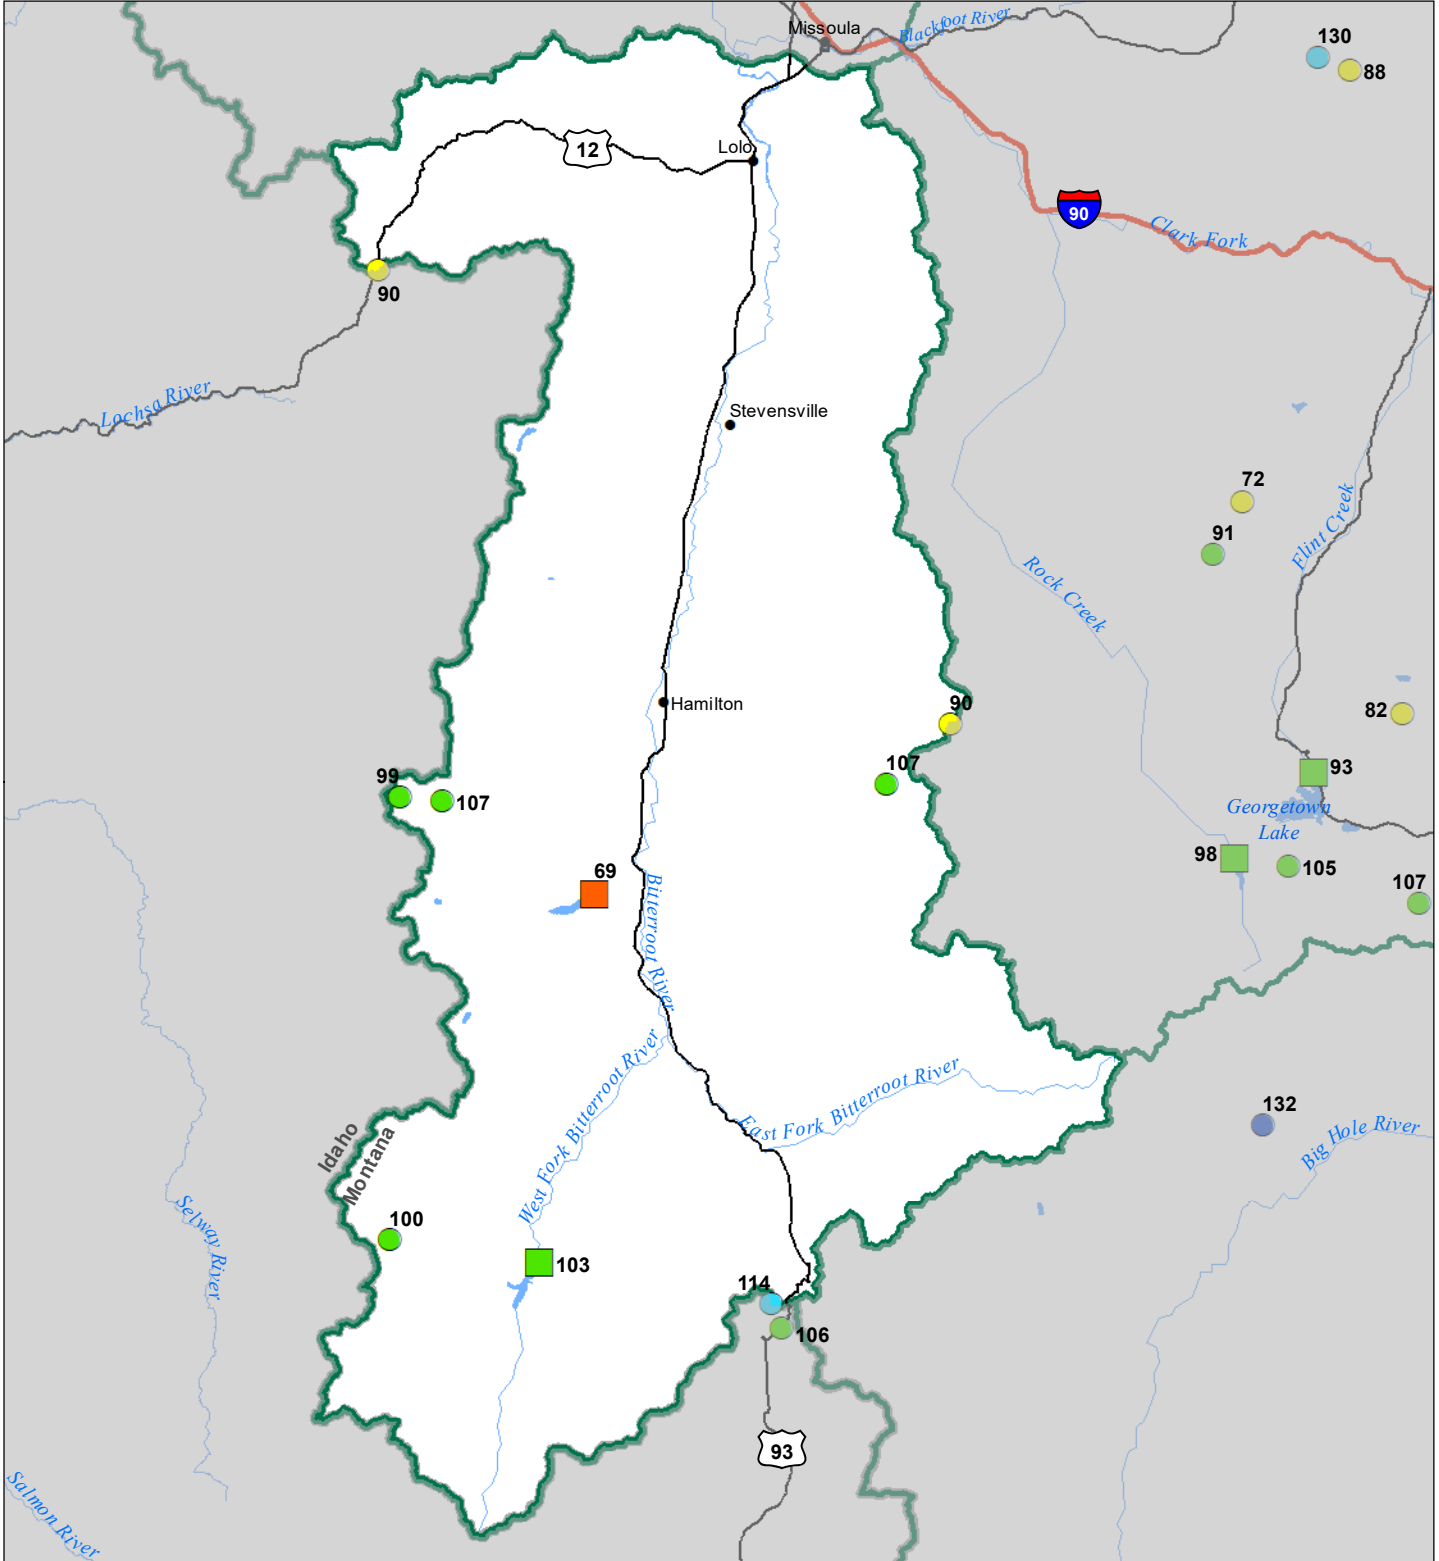

Bitterroot River Basin

Monthly Precipitation and Reservoir Levels

Percentage of Normal

December 1, 2022 (November 1, 2022 - December 1, 2022)

Precipitation Percent of Normal

SNOTEL

- > 150%
- 131 - 150%
- 111 - 130%
- 91 - 110%
- 71 - 90%
- 51 - 70%
- 1 - 50%

COOP/ACIS

- > 150%
- 131 - 150%
- 111 - 130%
- 91 - 110%
- 71 - 90%
- 51 - 70%
- 1 - 50%

Reservoirs Percent of Normal

- > 150%
- 131 - 150%
- 111 - 130%
- 91 - 110%
- 71 - 90%
- 51 - 70%
- 1 - 50%