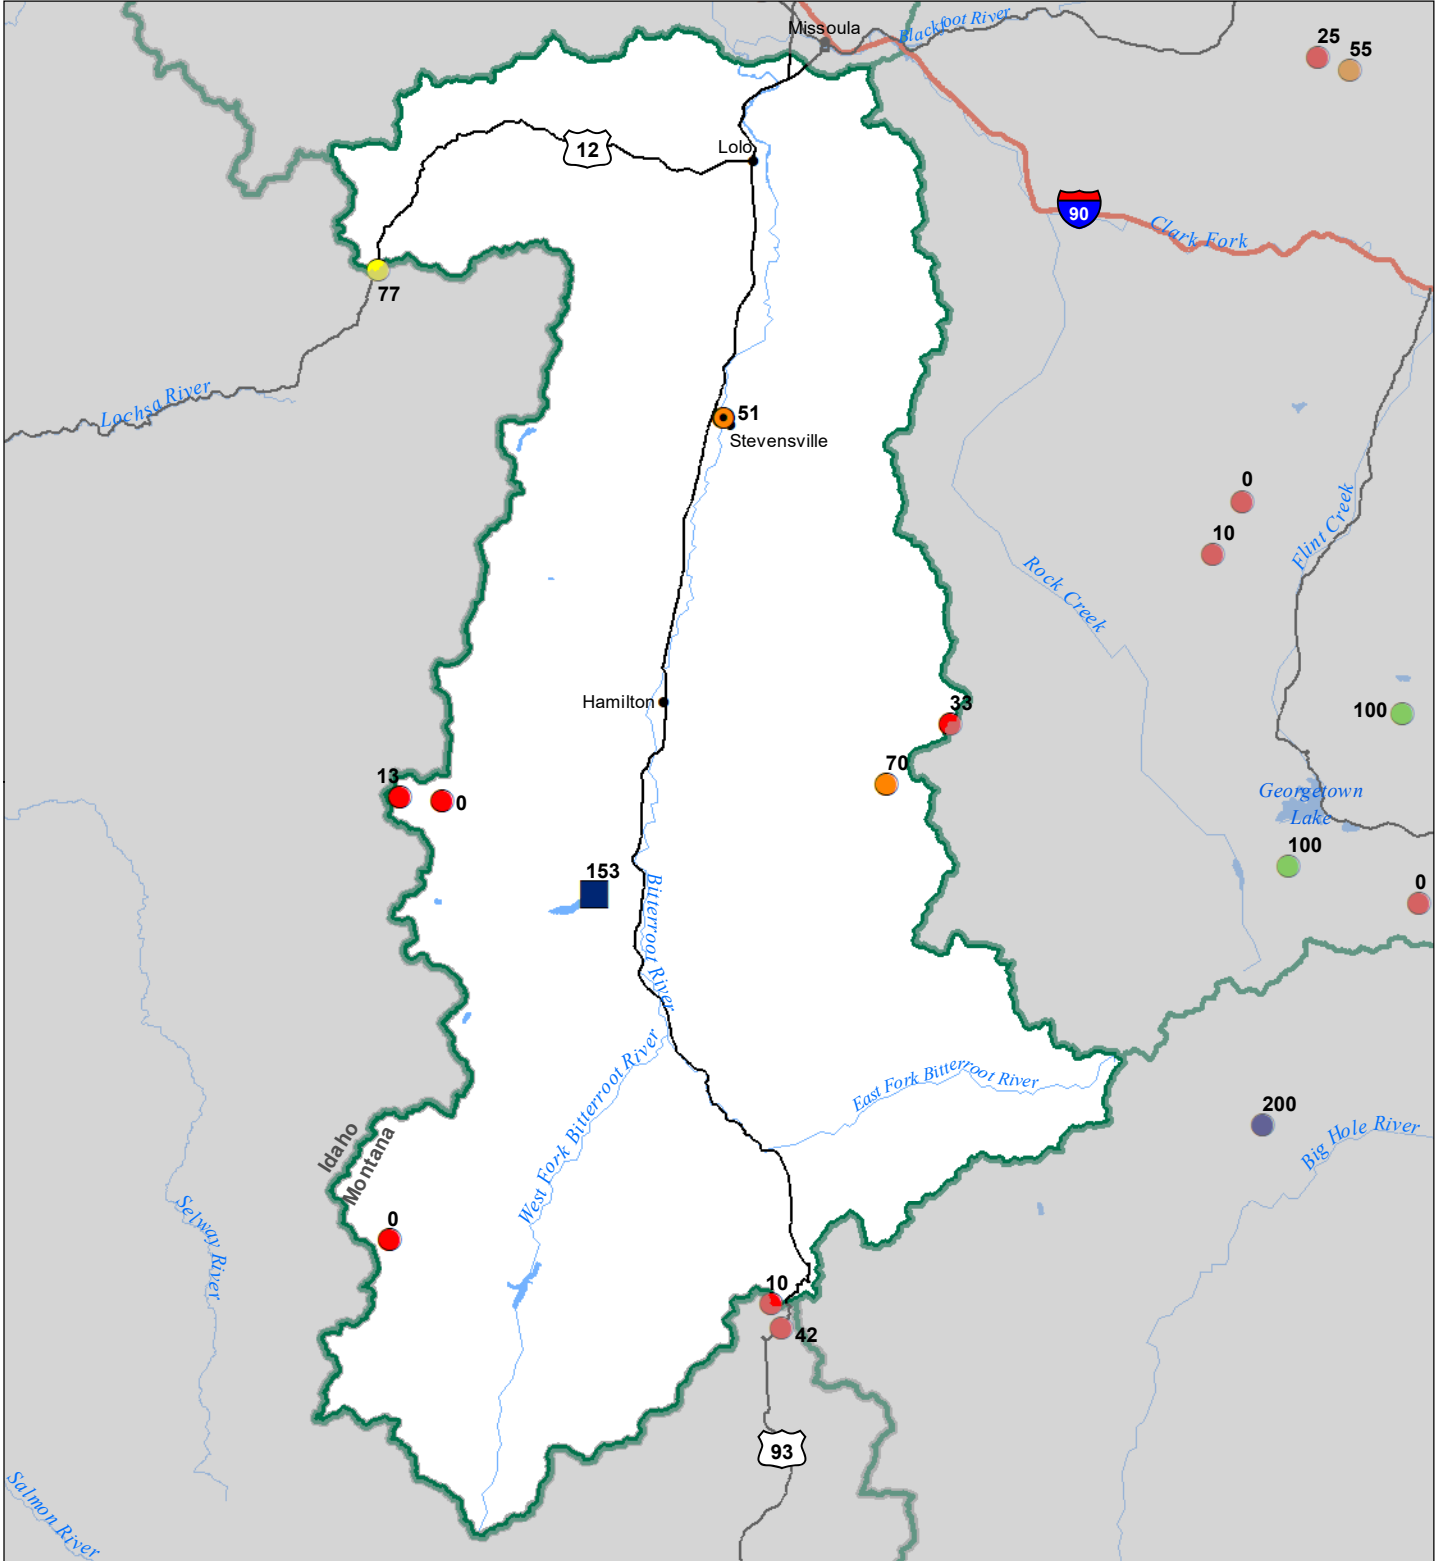

Bitterroot River Basin

Monthly Precipitation and Reservoir Levels

Percentage of Normal

September 1, 2022 (August 1, 2022 - September 1, 2022)

Precipitation Percent of Normal

SNOTEL

- > 150%
- 131 - 150%
- 111 - 130%
- 91 - 110%
- 71 - 90%
- 51 - 70%
- 1 - 50%

COOP/ACIS

- > 150%
- 131 - 150%
- 111 - 130%
- 91 - 110%
- 71 - 90%
- 51 - 70%
- 1 - 50%

Reservoirs Percent of Normal

- > 150%
- 131 - 150%
- 111 - 130%
- 91 - 110%
- 71 - 90%
- 51 - 70%
- 1 - 50%