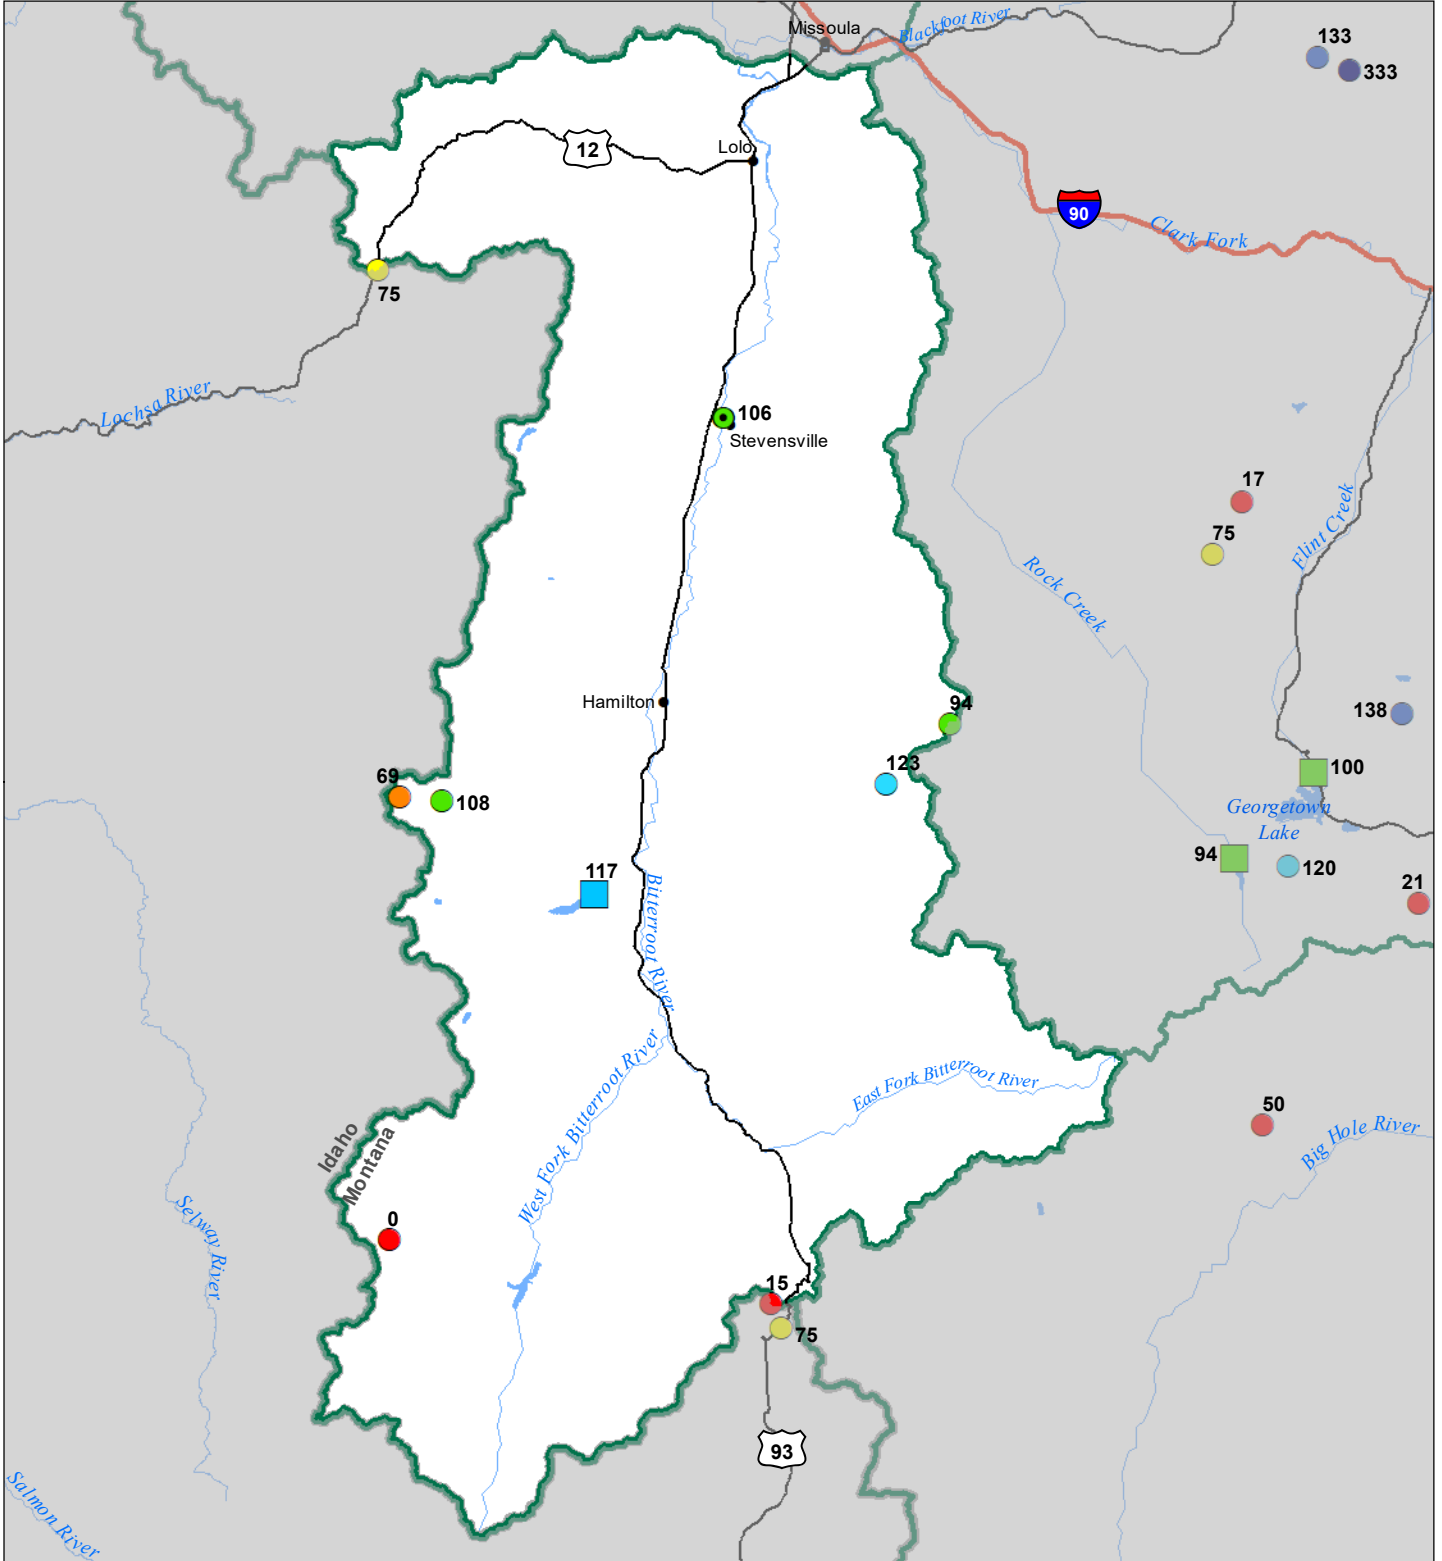

Bitterroot River Basin Monthly Precipitation and Reservoir Levels Percentage of Normal August 1, 2022 (July 1, 2022 - August 1, 2022)

Precipitation Percent of Normal

SNOTEL

- > 150%
- 131 - 150%
- 111 - 130%
- 91 - 110%
- 71 - 90%
- 51 - 70%
- 1 - 50%

COOP/ACIS

- > 150%
- 131 - 150%
- 111 - 130%
- 91 - 110%
- 71 - 90%
- 51 - 70%
- 1 - 50%

Reservoirs Percent of Normal

- > 150%
- 131 - 150%
- 111 - 130%
- 91 - 110%
- 71 - 90%
- 51 - 70%
- 1 - 50%