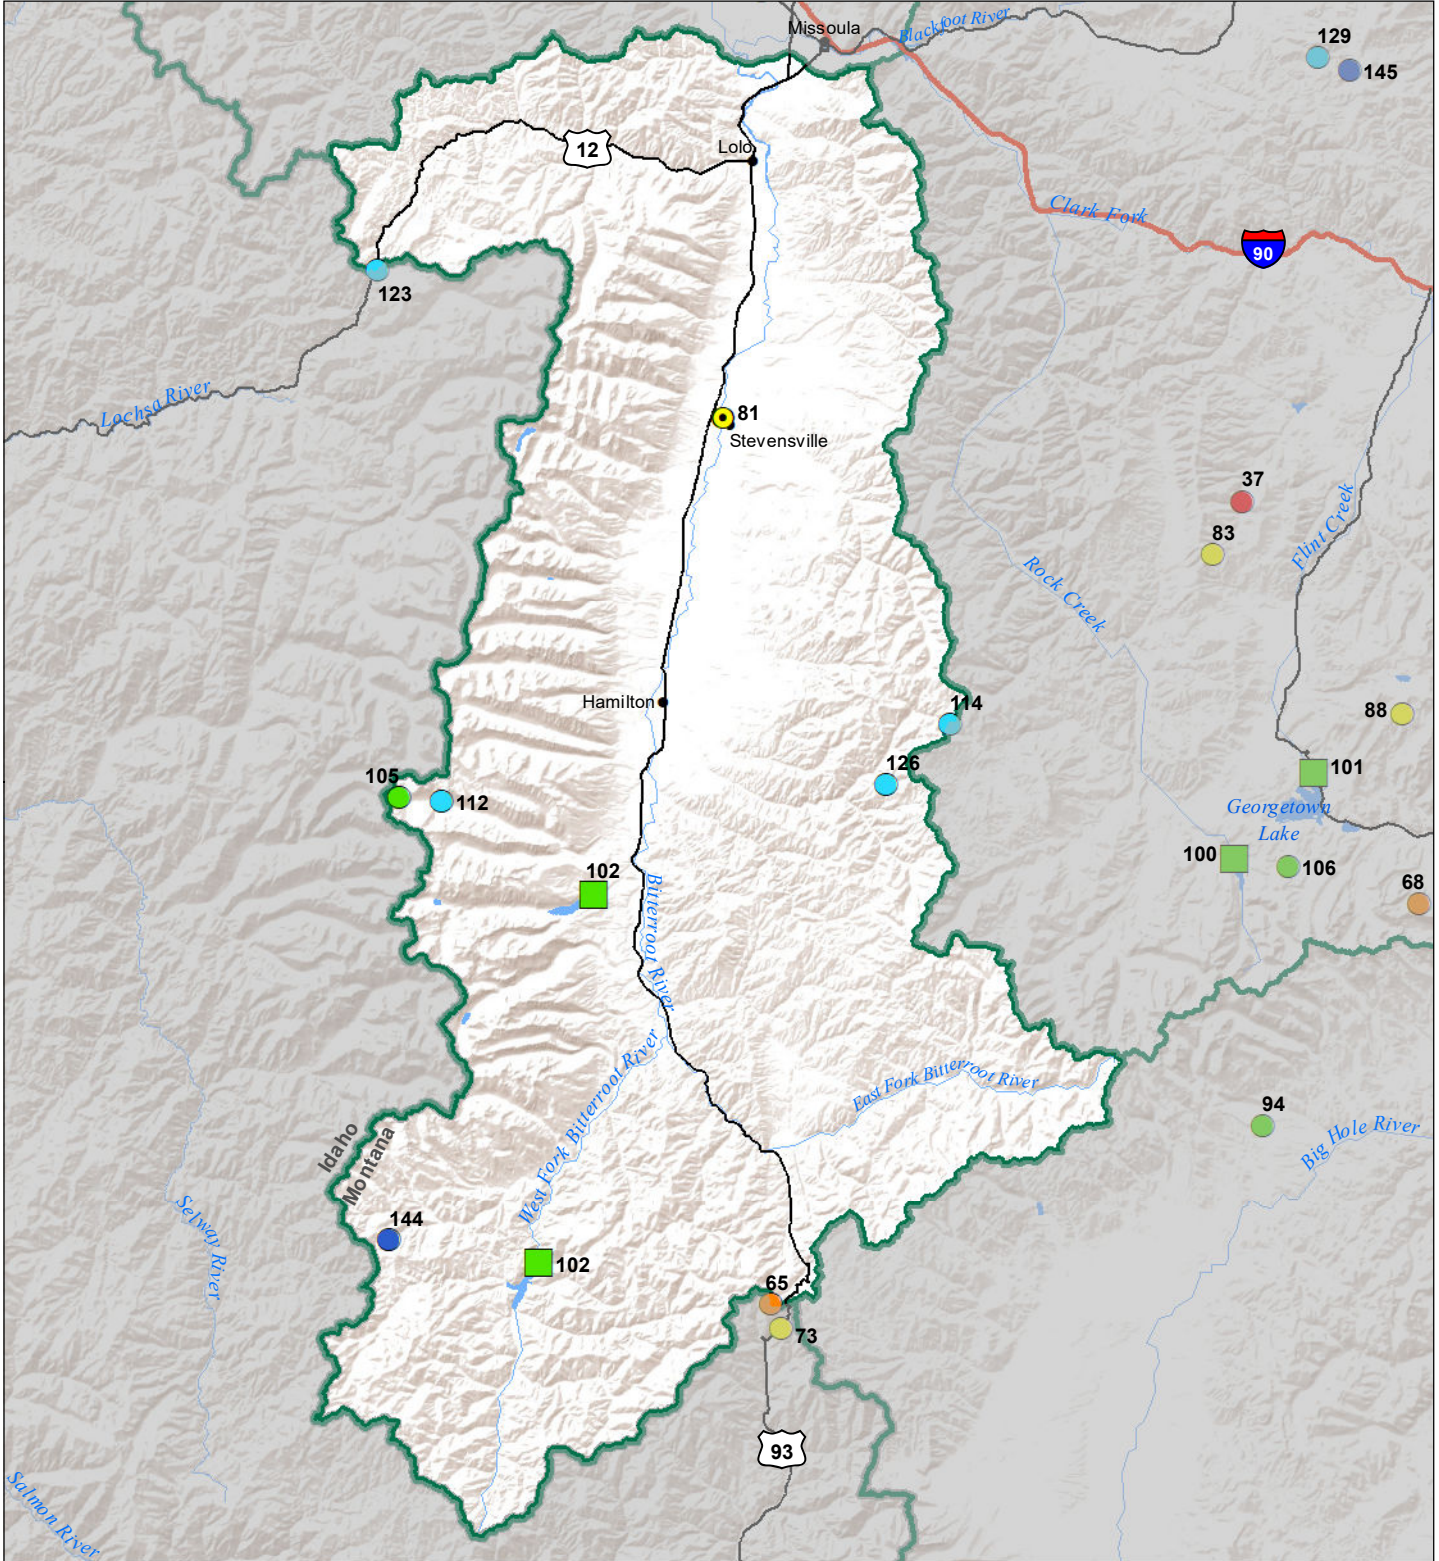

Bitterroot River Basin

Monthly Precipitation and Reservoir Levels

Percentage of Normal

July 1, 2022 (June 1, 2022 - July 1, 2022)

Precipitation Percent of Normal

SNOTEL

- > 150%
- 131 - 150%
- 111 - 130%
- 91 - 110%
- 71 - 90%
- 51 - 70%
- 1 - 50%

COOP/ACIS

- > 150%
- 131 - 150%
- 111 - 130%
- 91 - 110%
- 71 - 90%
- 51 - 70%
- 1 - 50%

Reservoirs Percent of Normal

- > 150%
- 131 - 150%
- 111 - 130%
- 91 - 110%
- 71 - 90%
- 51 - 70%
- 1 - 50%

Montana State Library
Natural Resource
Information System

Data source: USDA NRCS National Water and Climate Center, Air and Water Database