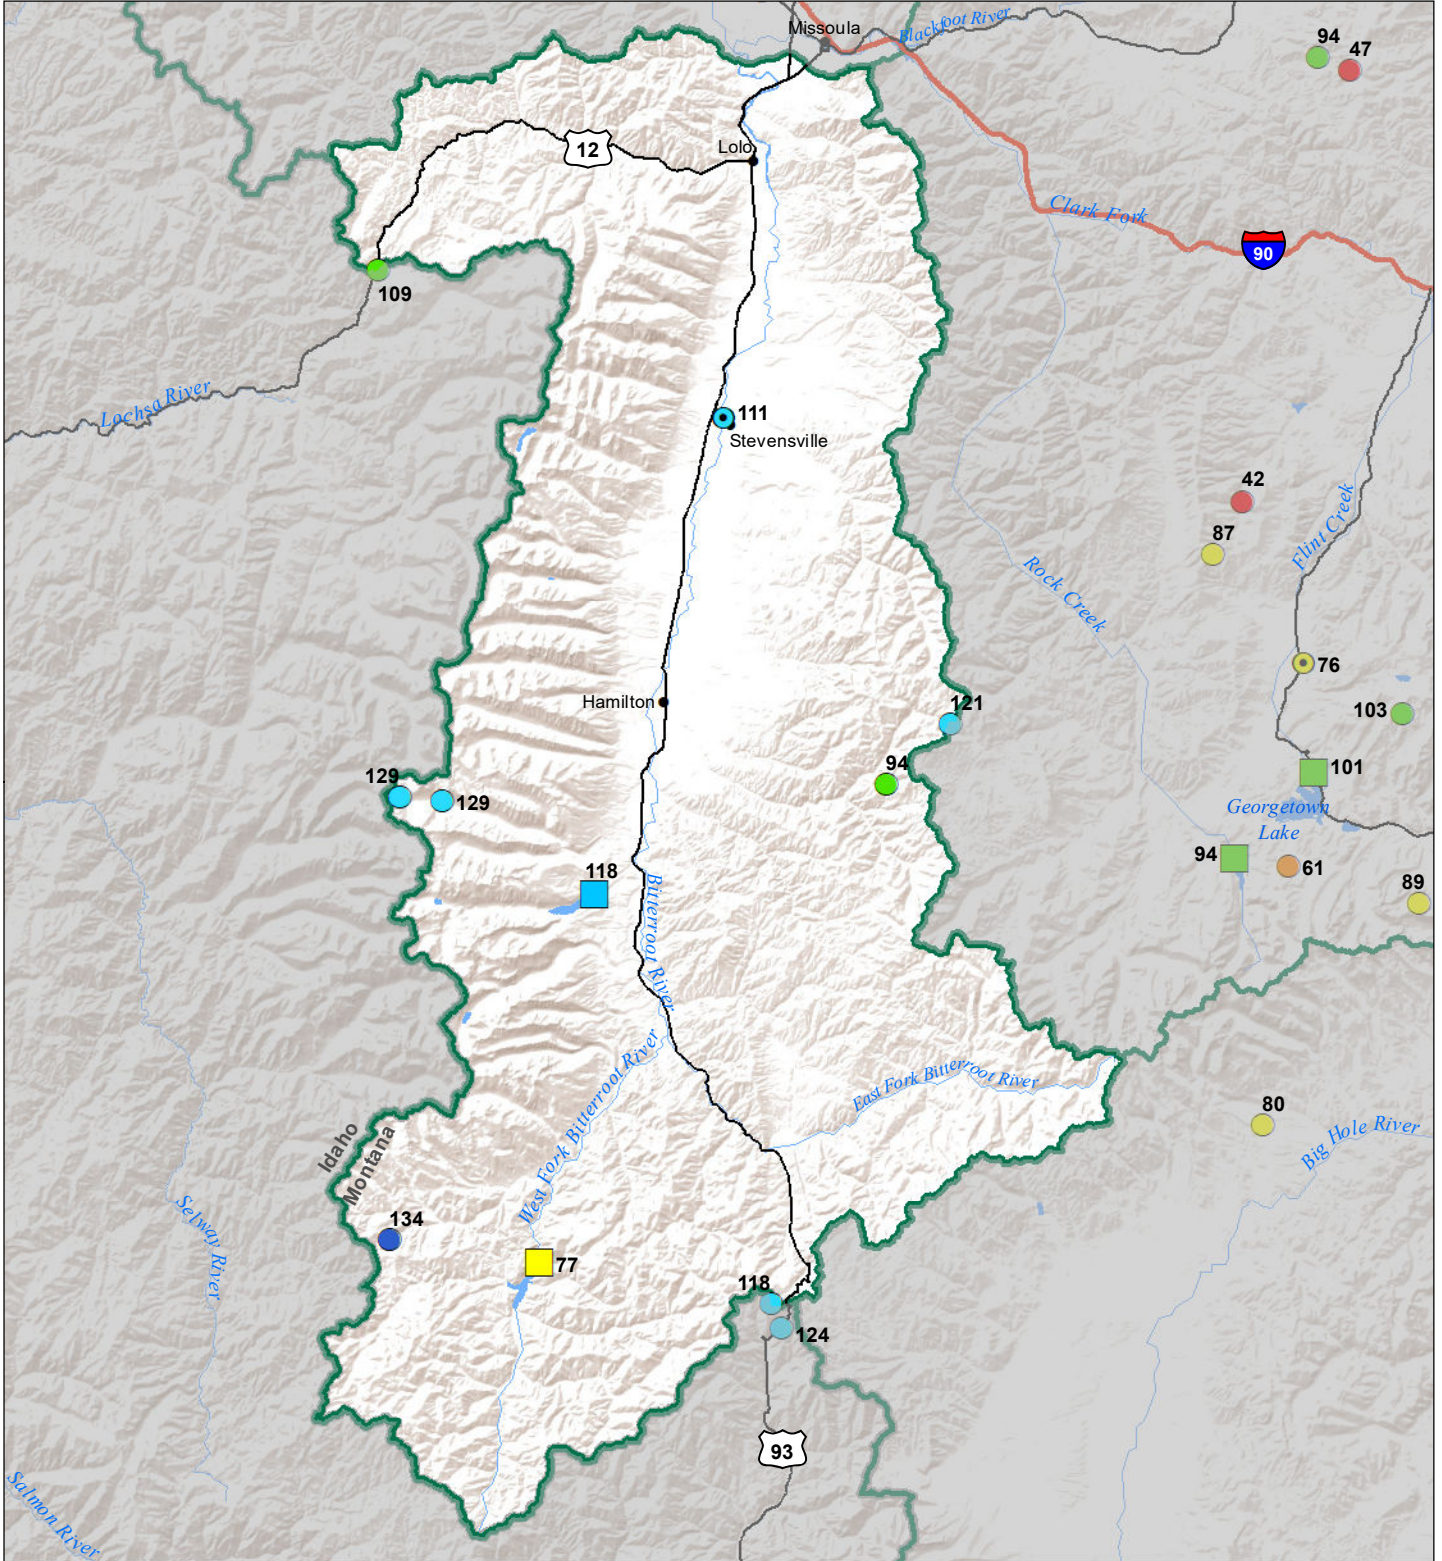

# Bitterroot River Basin

## Monthly Precipitation and Reservoir Levels

#### May 1, 2022 (April 1, 2022 - May 1, 2022)