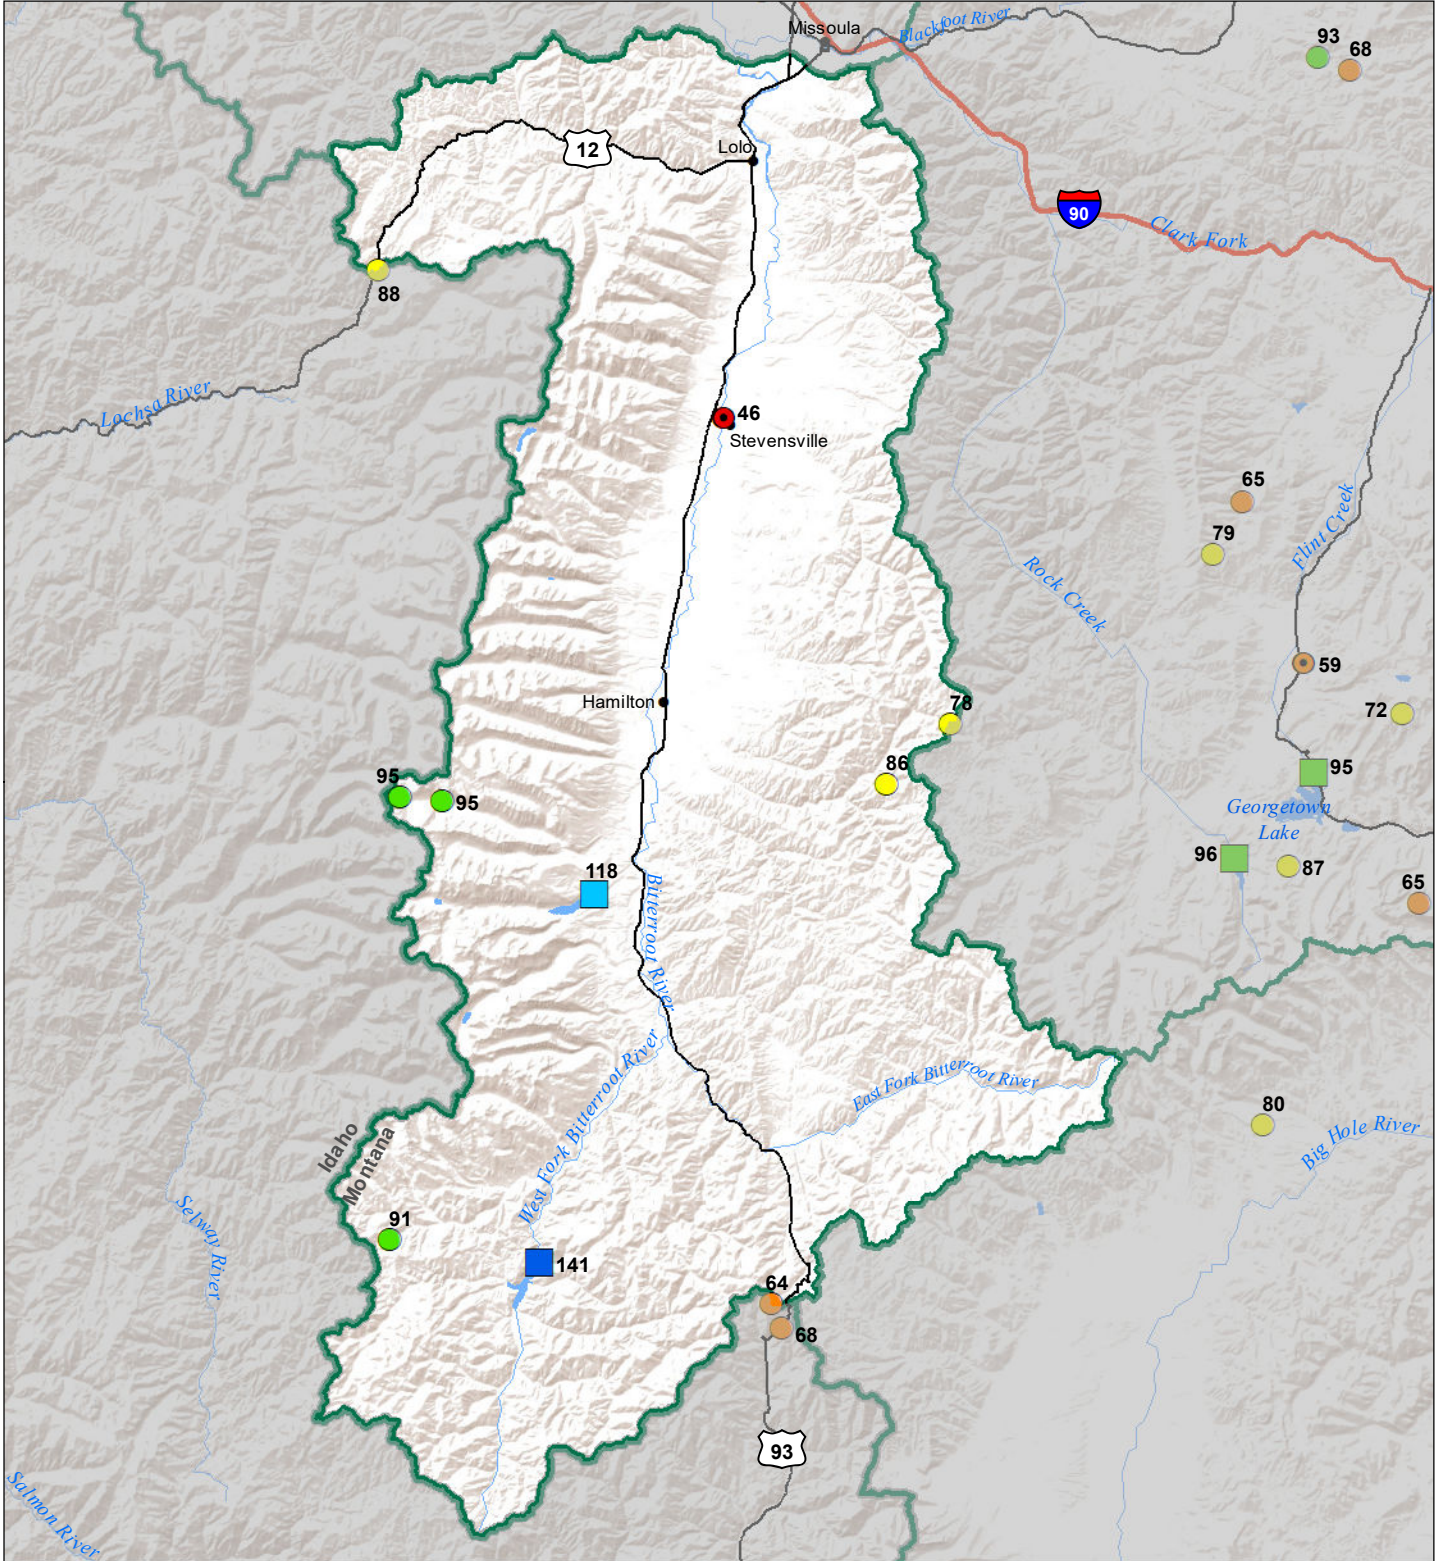

# Bitterroot River Basin

## Monthly Precipitation and Reservoir Levels

### Percentage of Normal

March 1, 2022 (February 1, 2022 - March 1, 2022)

#### SNOTEL

- > 150%
- 131 - 150%
- 111 - 130%
- 91 - 110%
- 71 - 90%
- 51 - 70%
- 1 - 50%