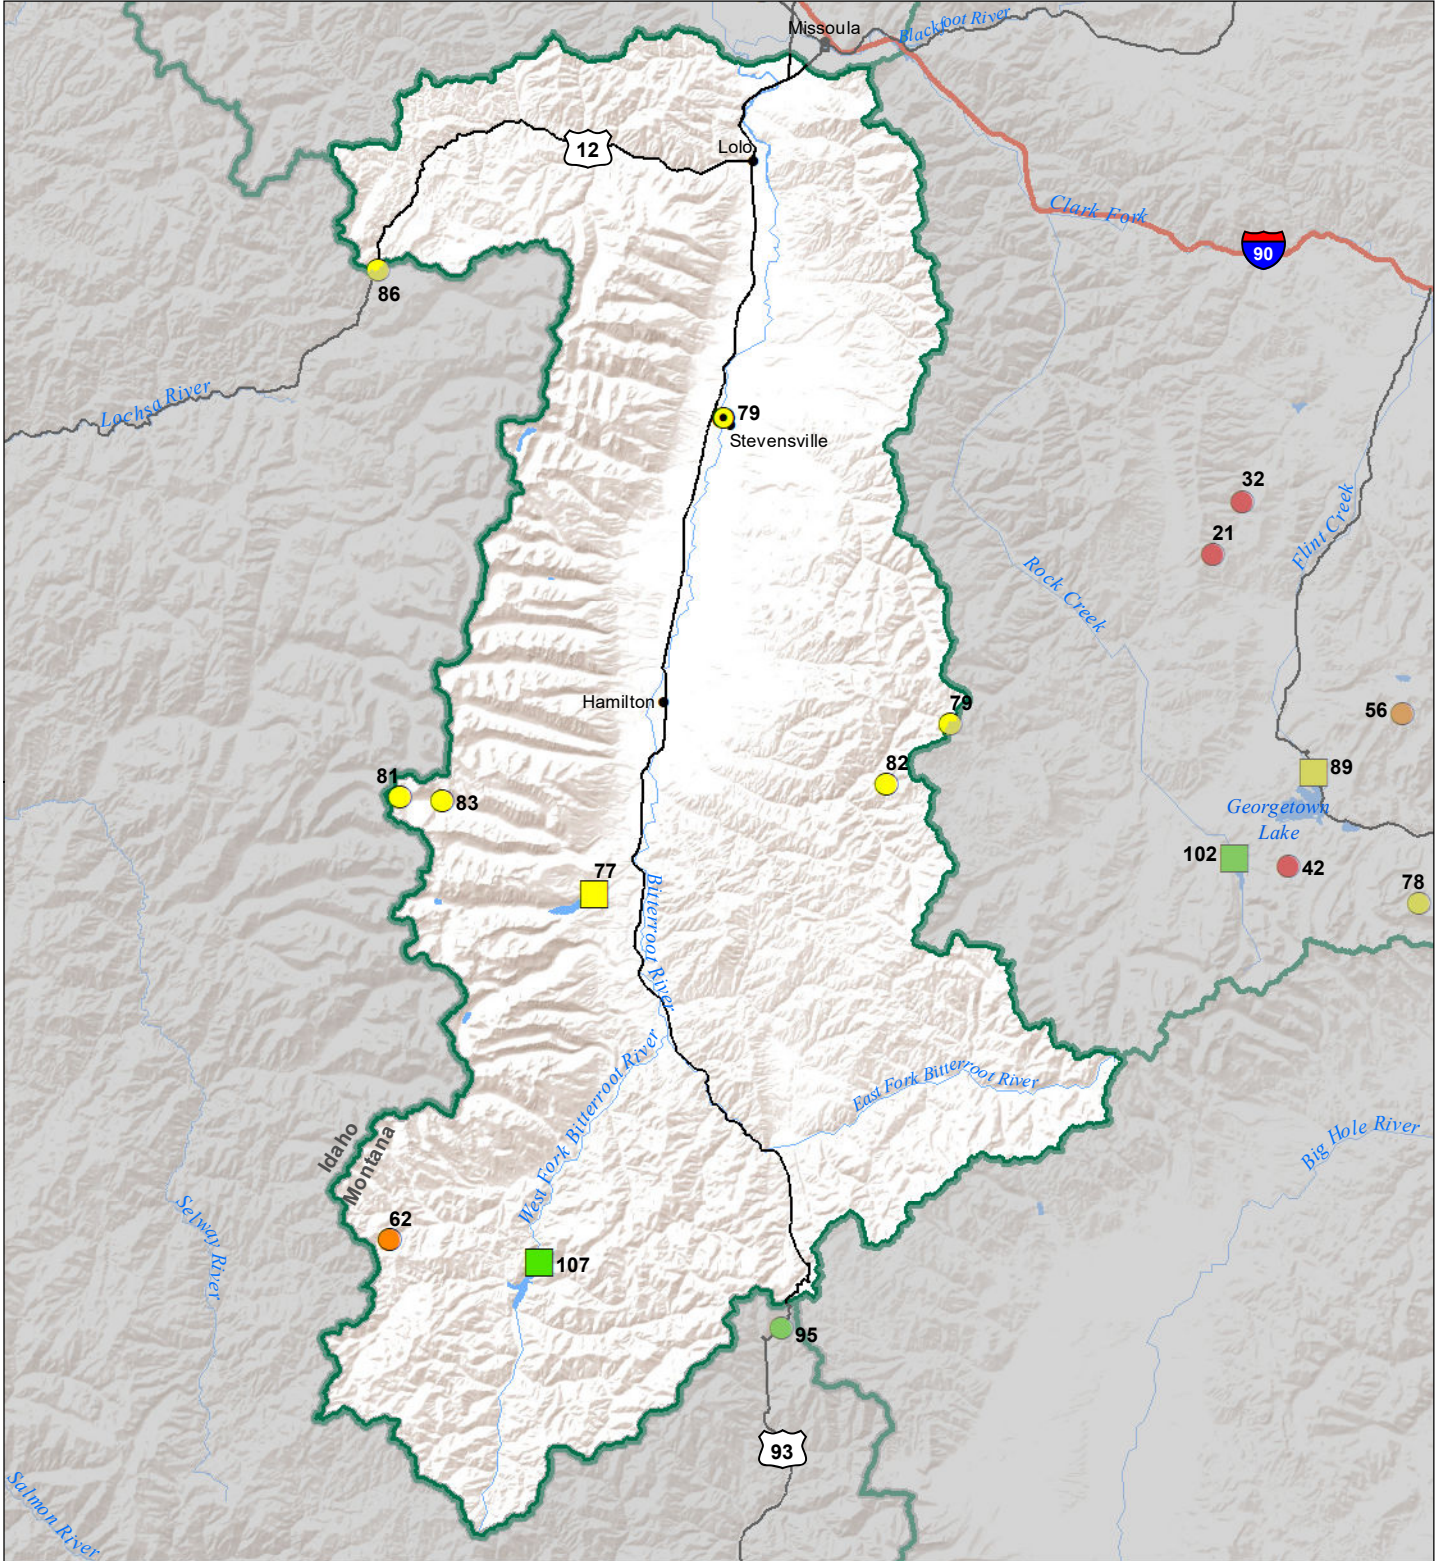

Bitterroot River Basin

Monthly Precipitation and Reservoir Levels

Percentage of Normal

November 1, 2021 (October 1, 2021 - November 1, 2021)

Precipitation Percent of Normal

SNOTEL

- > 150%
- 131 - 150%
- 111 - 130%
- 91 - 110%

- 71 - 90%
- 51 - 70%
- 1 - 50%

COOP/ACIS

- > 150%
- 131 - 150%
- 111 - 130%
- 91 - 110%

- 71 - 90%
- 51 - 70%
- 1 - 50%

Reservoirs Percent of Normal

- > 150%
- 131 - 150%
- 111 - 130%
- 91 - 110%
- 71 - 90%
- 51 - 70%
- 1 - 50%