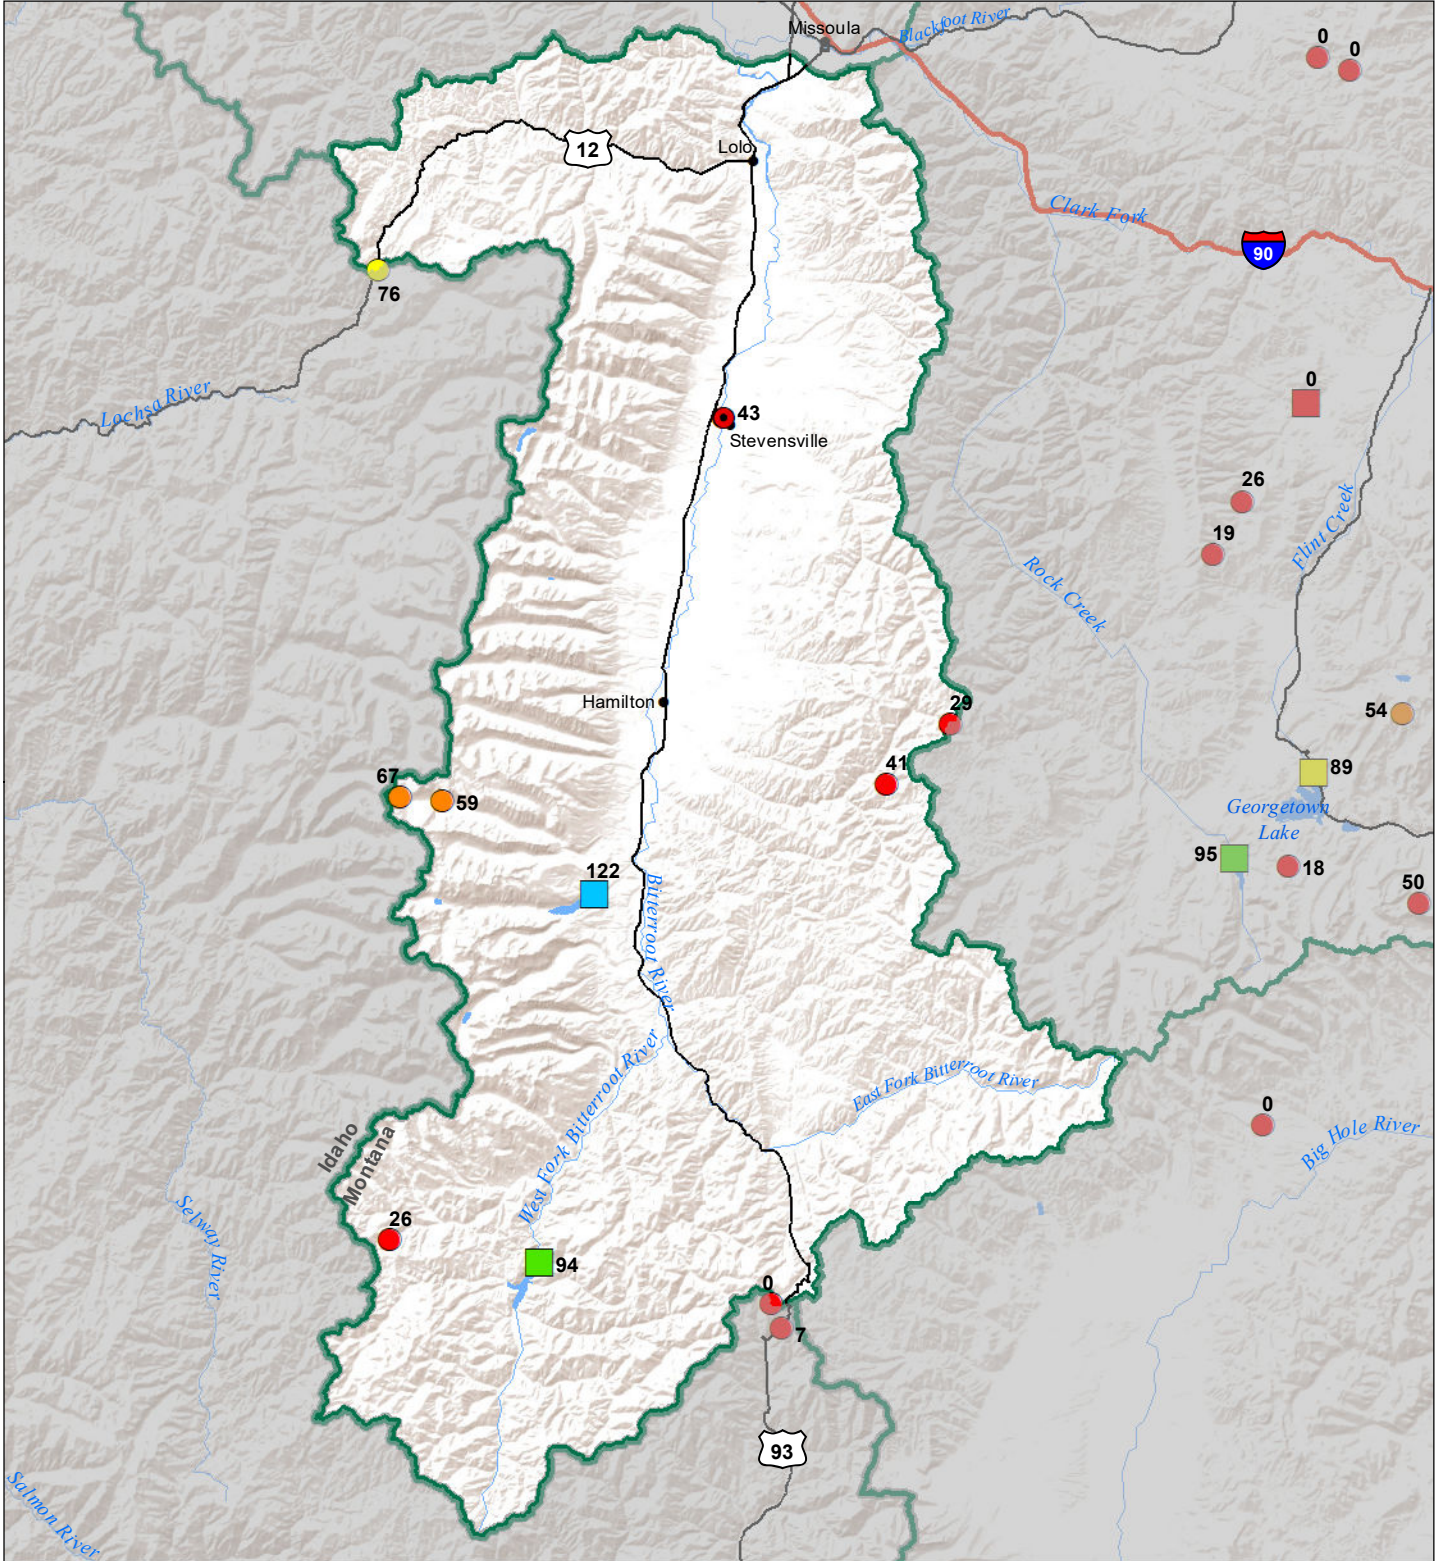

# Bitterroot River Basin

## Monthly Precipitation and Reservoir Levels

### Percentage of Normal

October 1, 2021 (September 1, 2021 - October 1, 2021)

#### SNOTEL

- > 150%
- 131 - 150%
- 111 - 130%
- 91 - 110%
- 71 - 90%
- 51 - 70%
- 1 - 50%