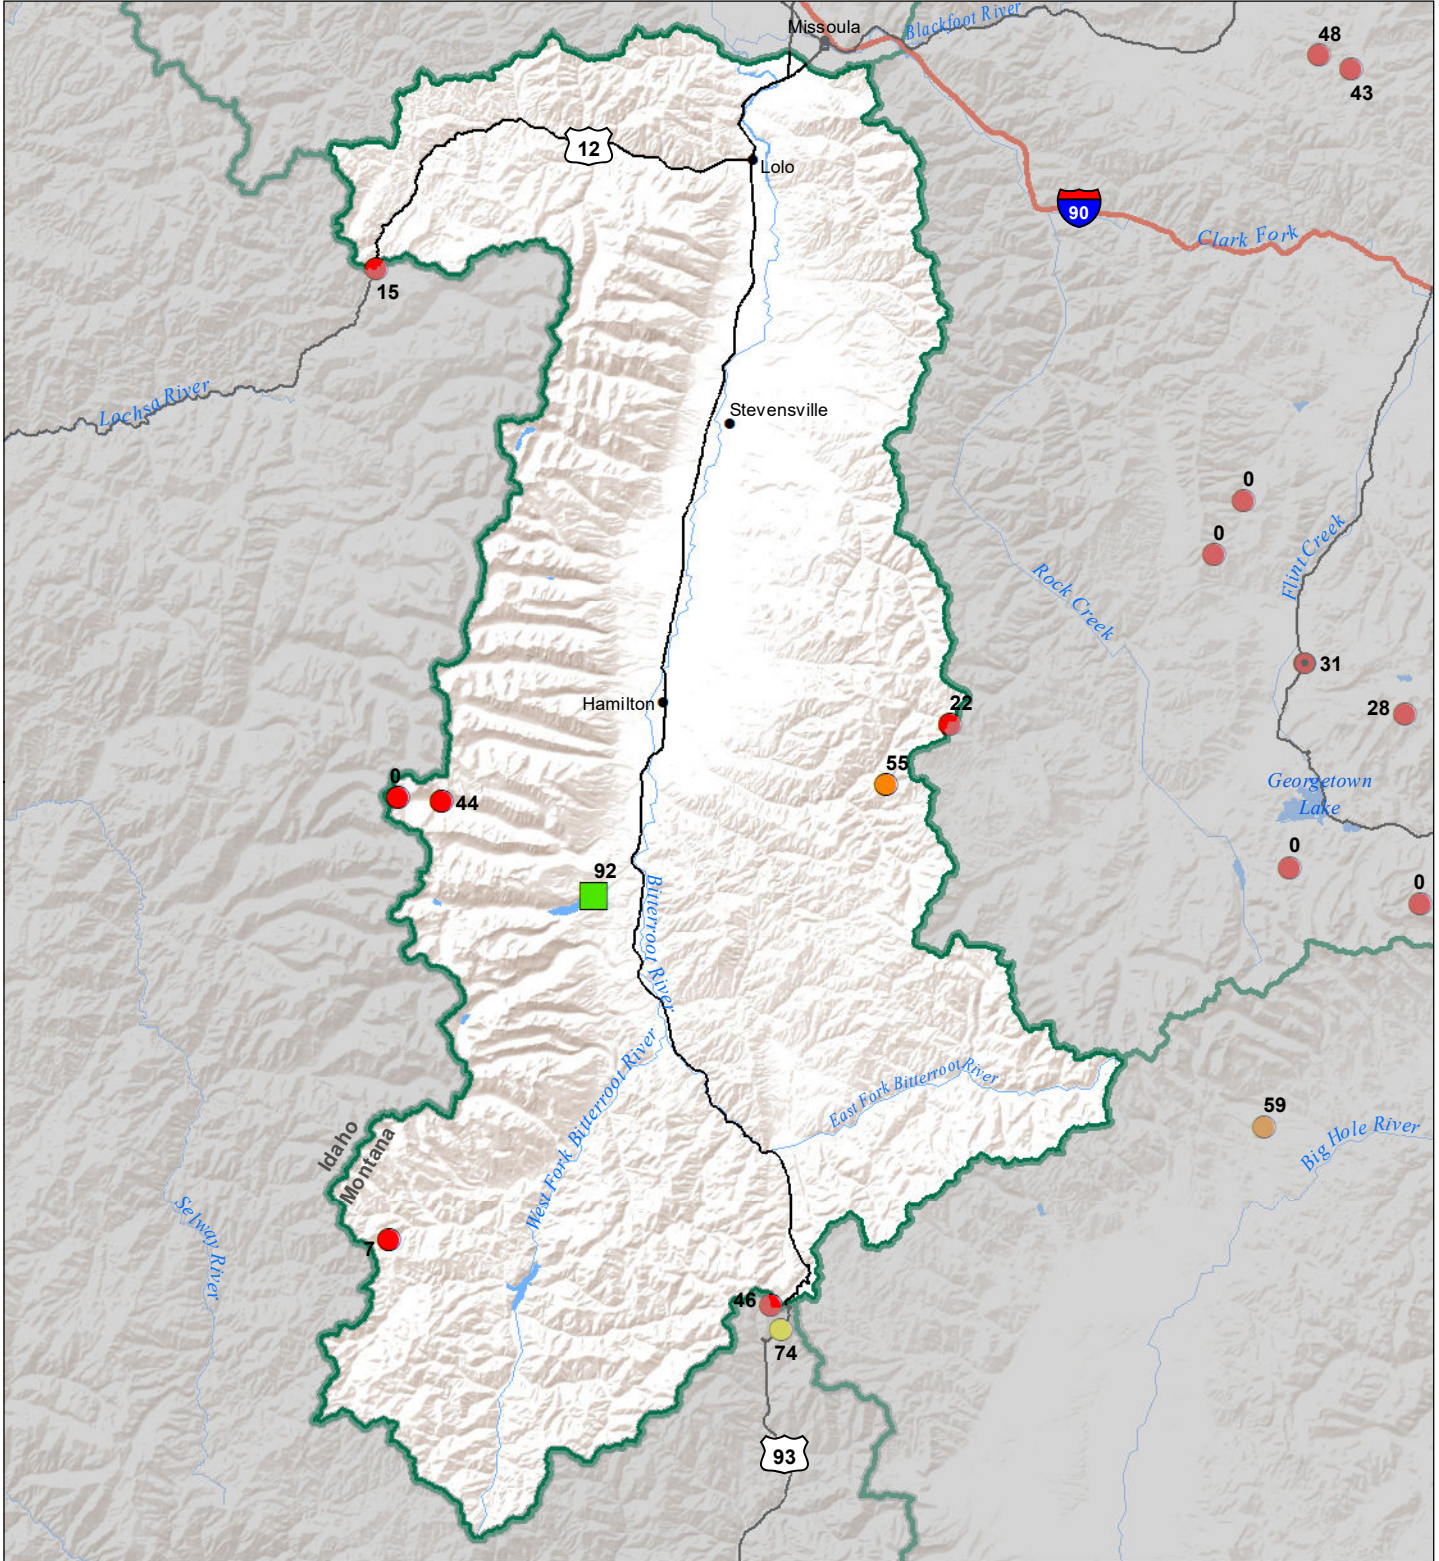

# Bitterroot River Basin Monthly Precipitation and Reservoir Levels Percentage of Normal August 1, 2021 (July 1, 2021 - August 1, 2021)

### Precipitation Percent of Normal

#### SNOTEL

- > 150%
- 131 - 150%
- 111 - 130%
- 91 - 110%
- 71 - 90%
- 51 - 70%
- 1 - 50%