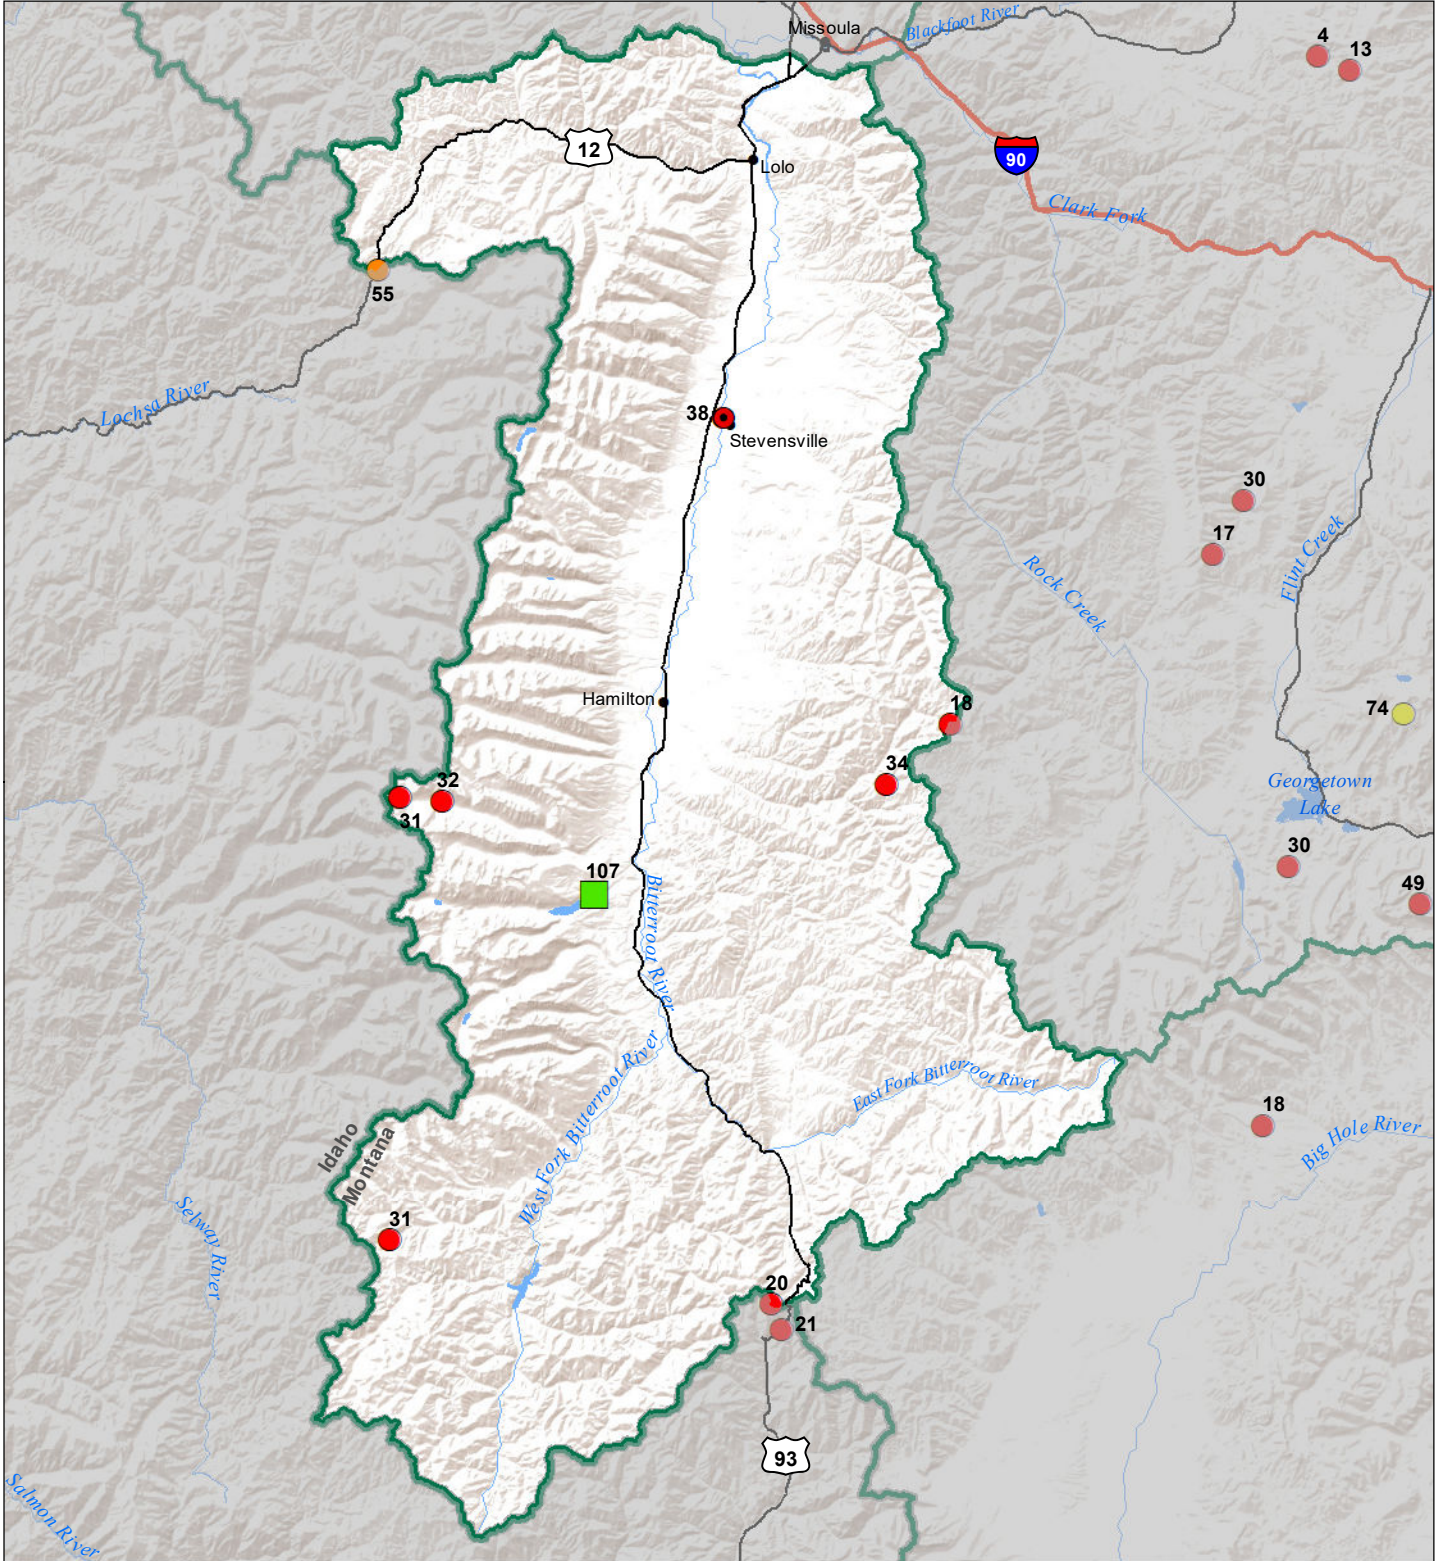

Bitterroot River Basin Monthly Precipitation and Reservoir Levels Percentage of Normal July 1, 2021 (June 1, 2021 - July 1, 2021)

Precipitation Percent of Normal

SNOTEL

- > 150%
- 131 - 150%
- 111 - 130%
- 91 - 110%
- 71 - 90%
- 51 - 70%
- 1 - 50%

COOP/ACIS

- > 150%
- 131 - 150%
- 111 - 130%
- 91 - 110%
- 71 - 90%
- 51 - 70%
- 1 - 50%

Reservoirs Percent of Normal

- > 150%
- 131 - 150%
- 111 - 130%
- 91 - 110%
- 71 - 90%
- 51 - 70%
- 1 - 50%