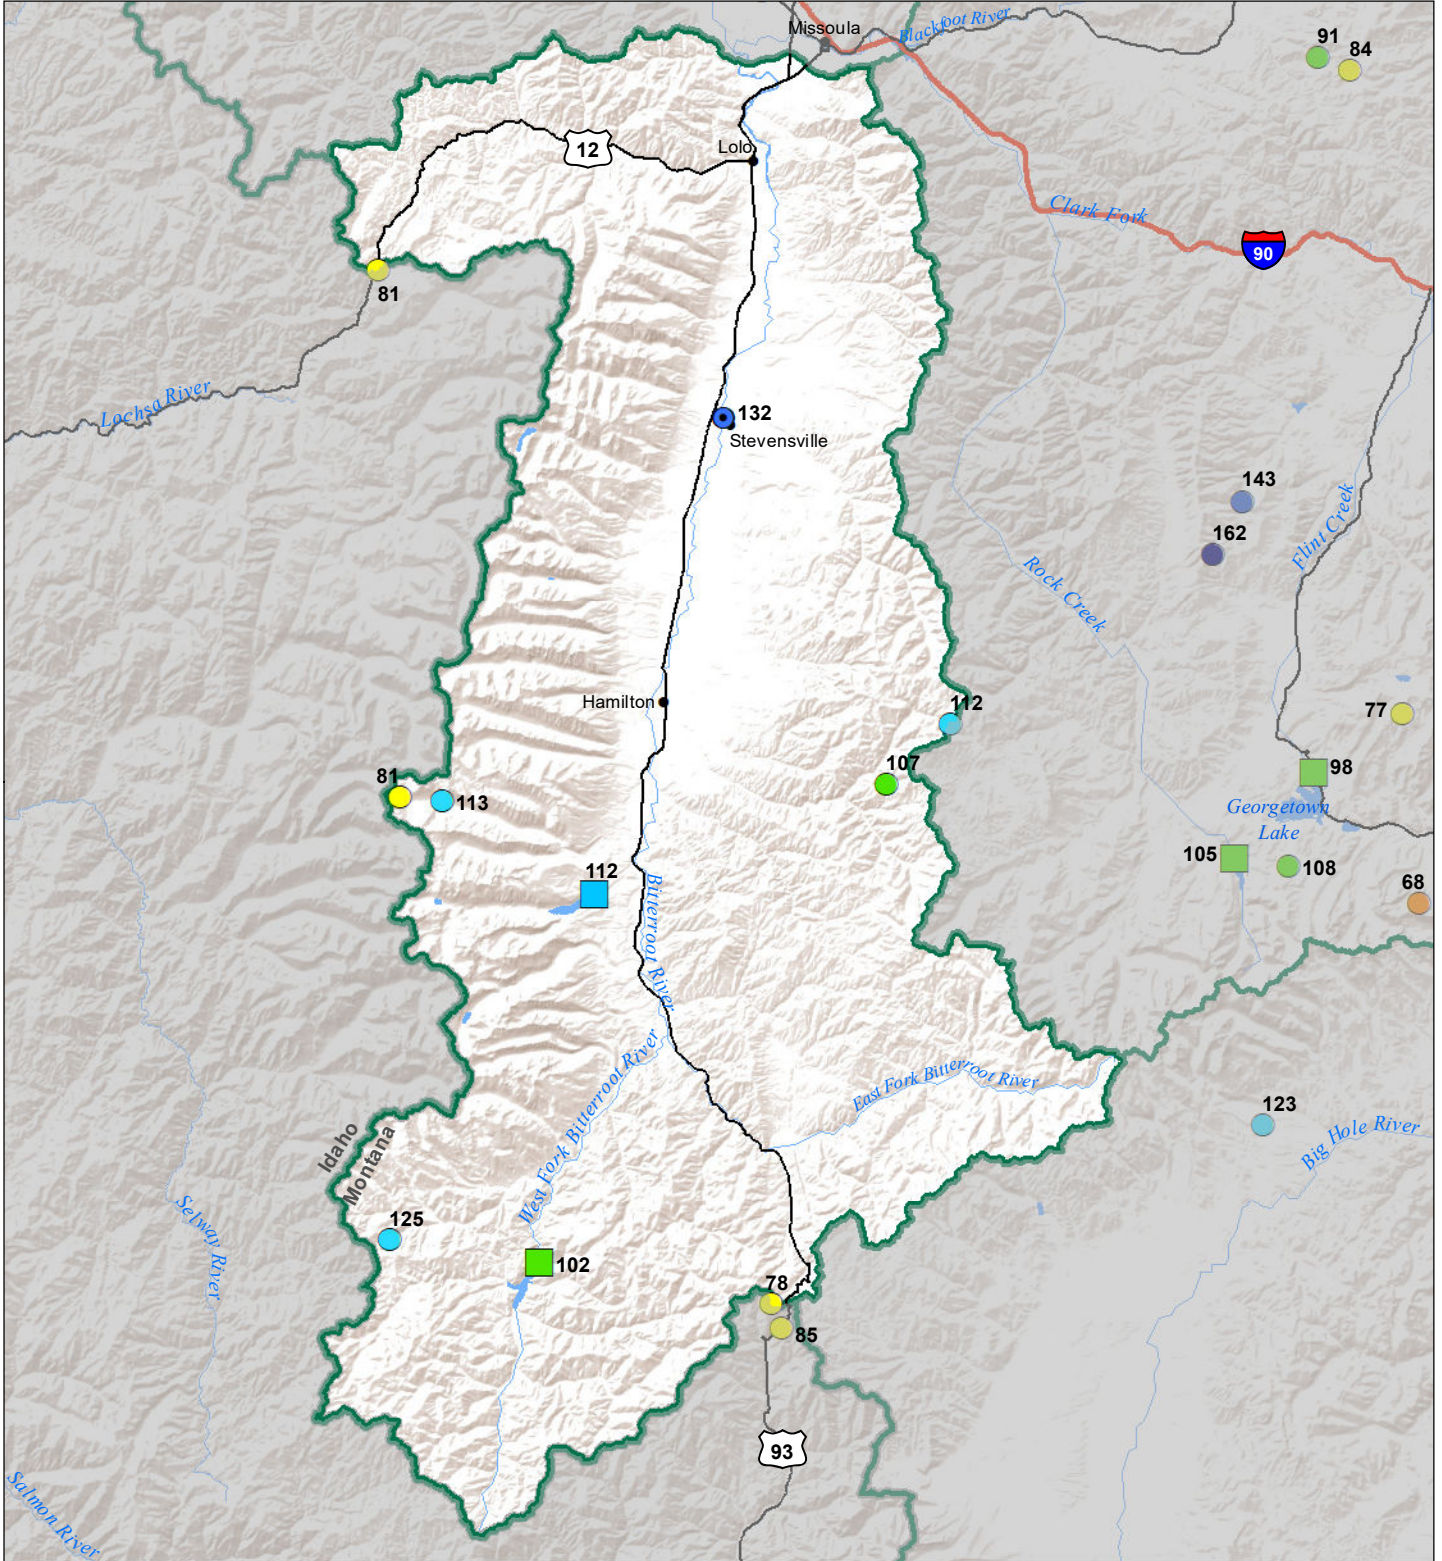

Bitterroot River Basin

Monthly Precipitation and Reservoir Levels

Percentage of Normal

June 1, 2021 (May 1, 2021 - June 1, 2021)

Precipitation Percent of Normal

SNOTEL		COOP/ACIS	
● > 150%	● 71 - 90%	● > 150%	● 71 - 90%
● 131 - 150%	● 51 - 70%	● 131 - 150%	● 51 - 70%
● 111 - 130%	● 1 - 50%	● 111 - 130%	● 1 - 50%
● 91 - 110%		● 91 - 110%	

Reservoirs Percent of Normal

■ > 150%
■ 131 - 150%
■ 111 - 130%
■ 91 - 110%
■ 71 - 90%
■ 51 - 70%
■ 1 - 50%