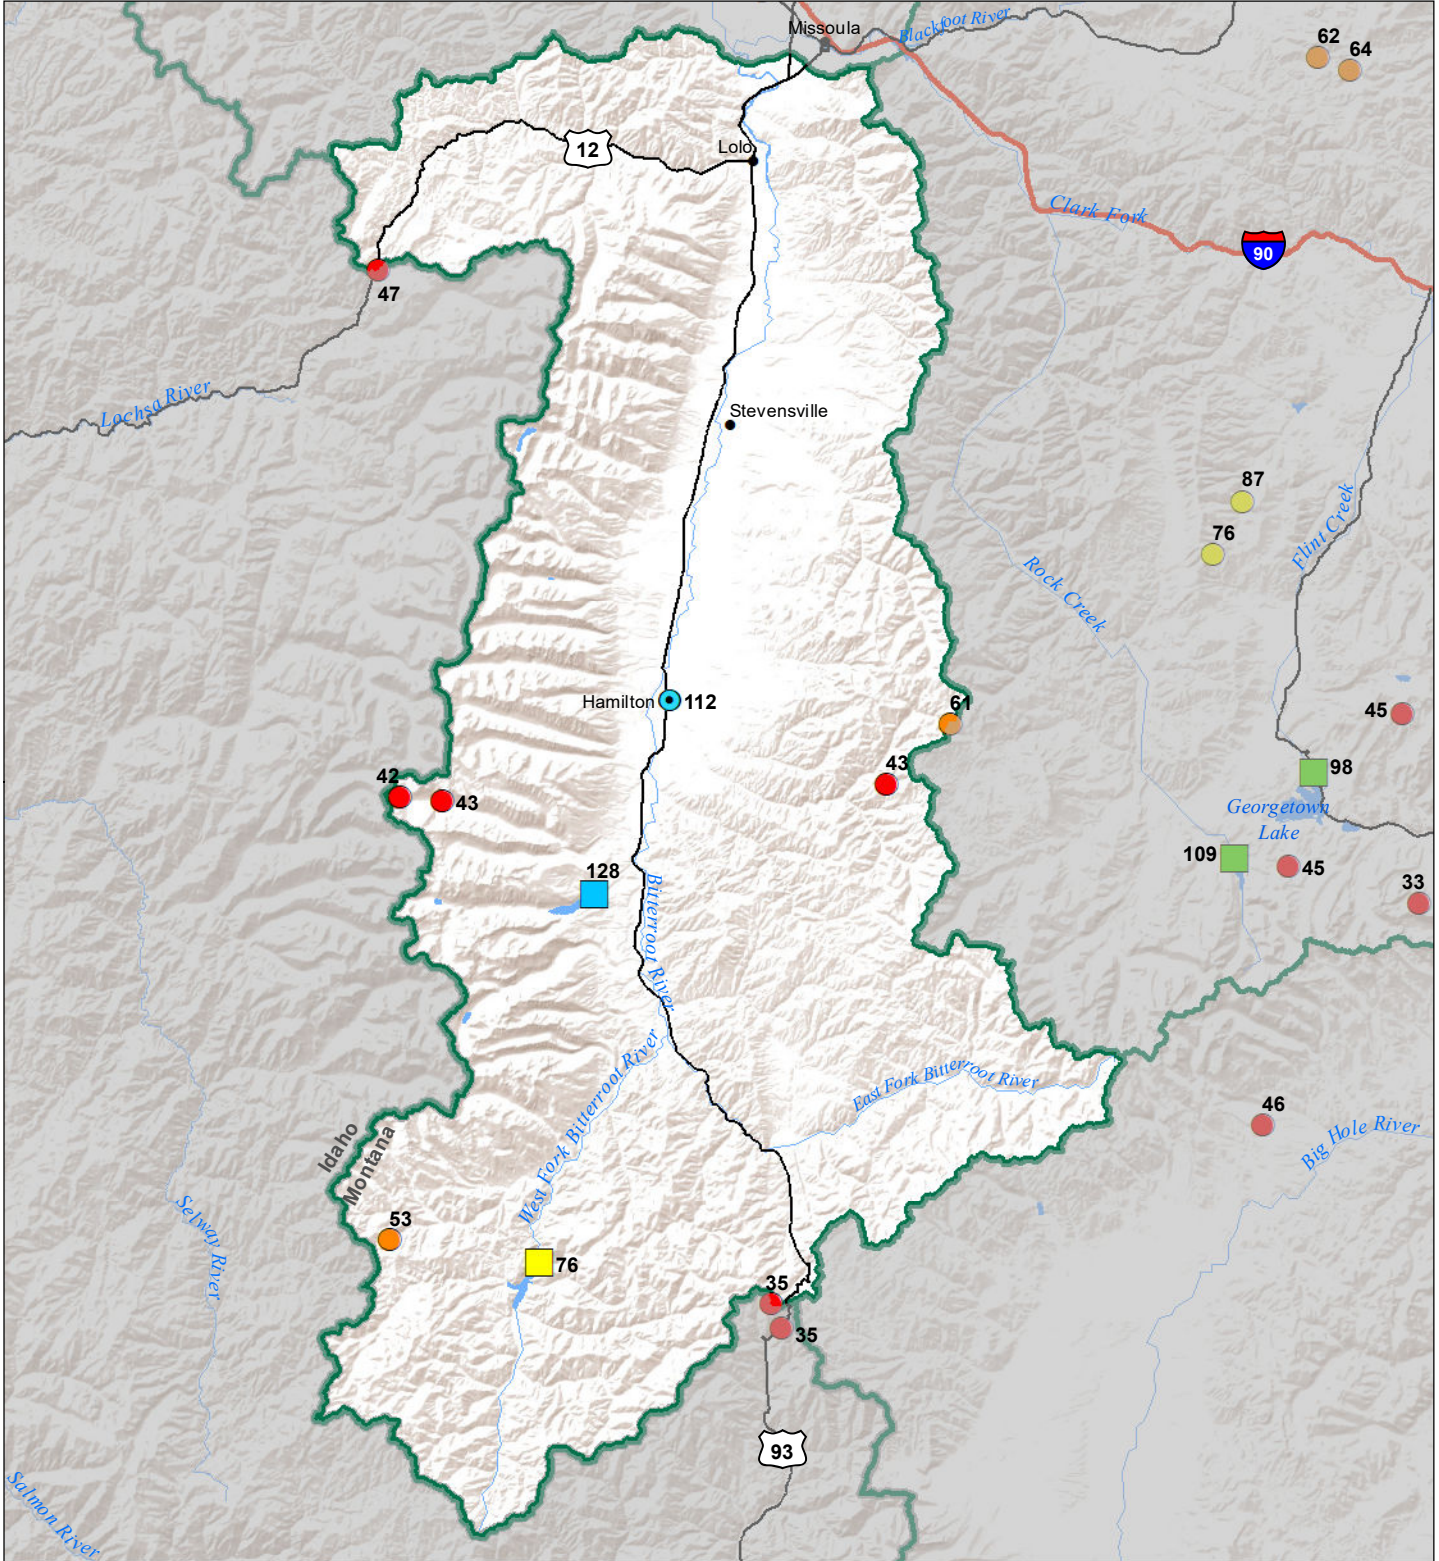

# Bitterroot River Basin

## Monthly Precipitation and Reservoir Levels

### Percentage of Normal

May 1, 2021 (April 1, 2021 - May 1, 2021)

#### SNOTEL

- > 150%
- 131 - 150%
- 111 - 130%
- 91 - 110%
- 71 - 90%
- 51 - 70%
- 1 - 50%