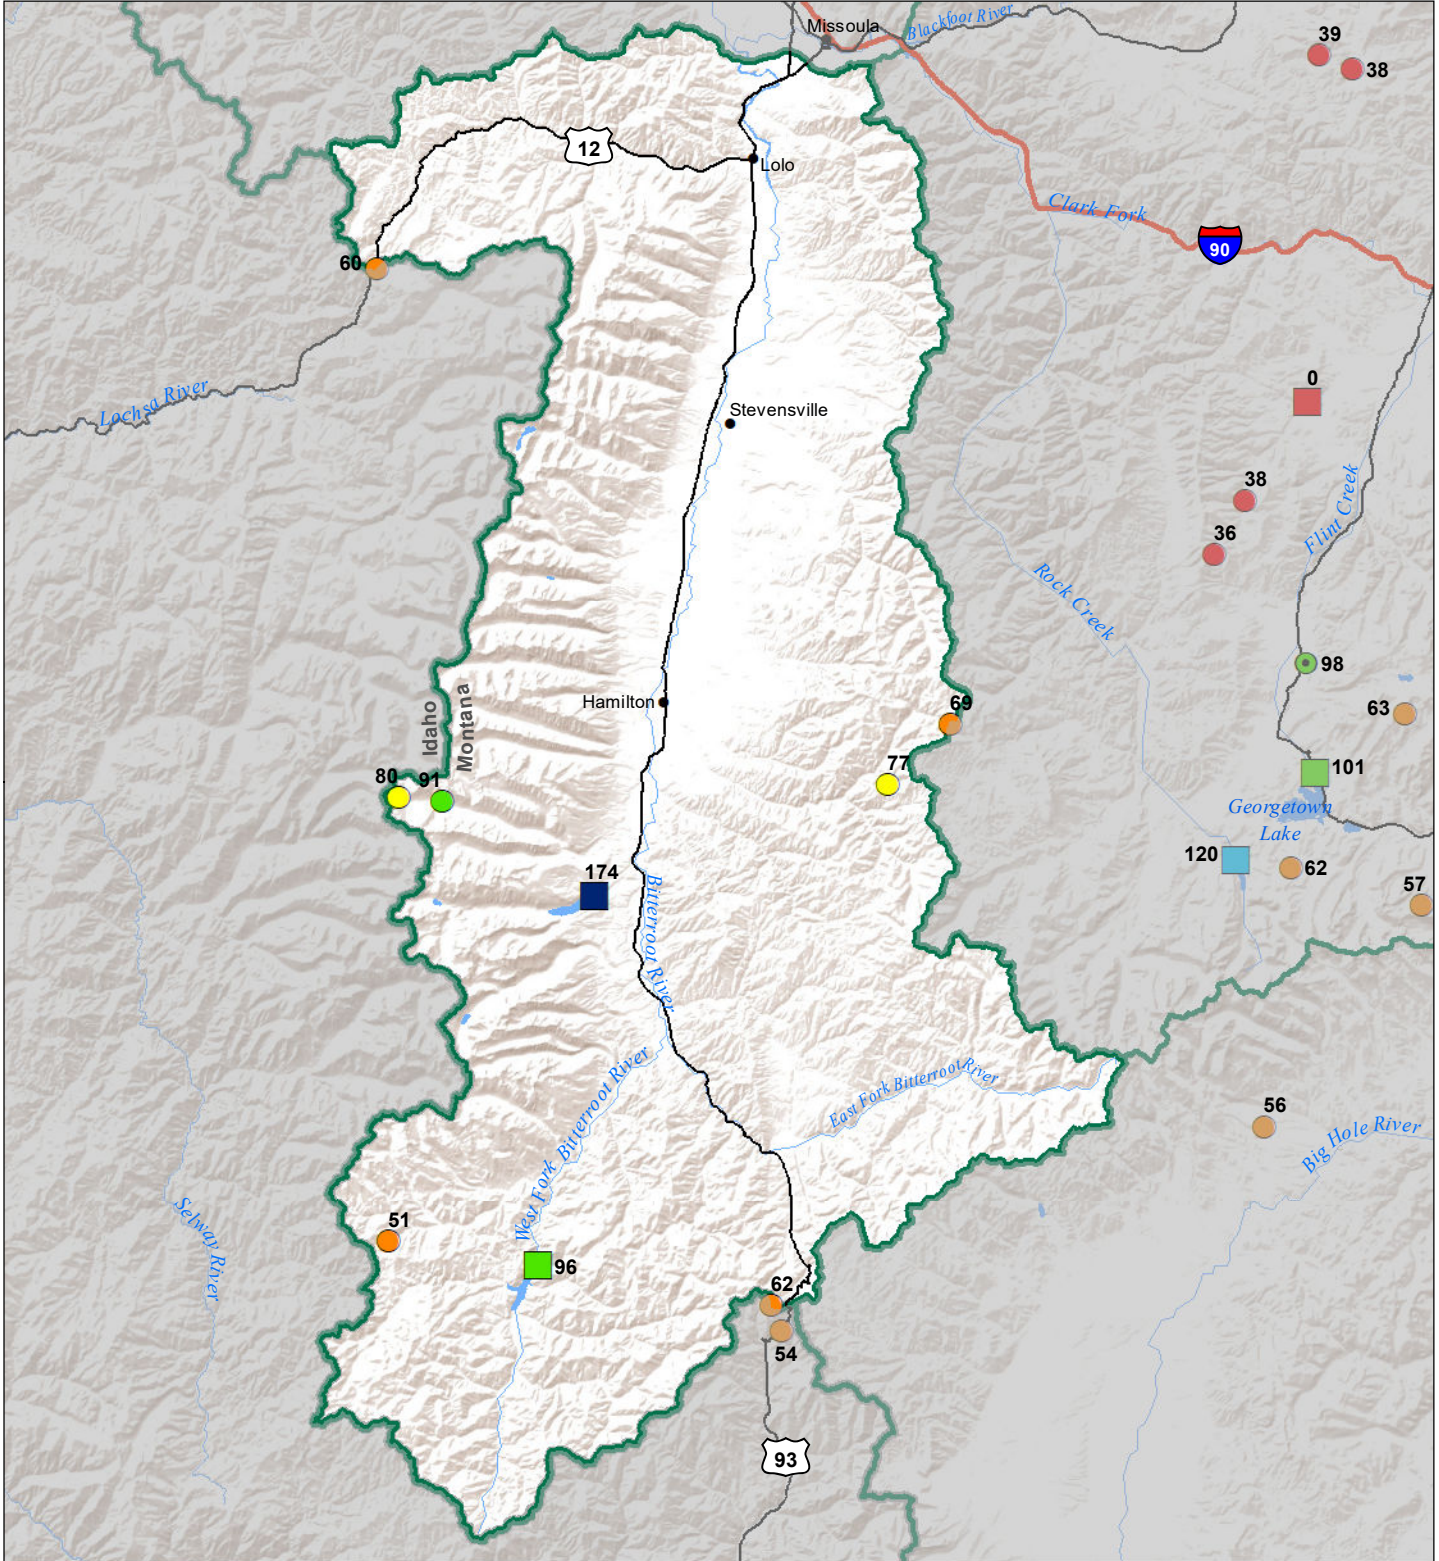

Bitterroot River Basin Monthly Precipitation and Reservoir Levels Percentage of Normal February 1, 2021 (January 1, 2021 - February 1, 2021)

Precipitation Percent of Normal

SNOTEL

- > 150%
- 131 - 150%
- 111 - 130%
- 91 - 110%

COOP/ACIS

- > 150%
- 131 - 150%
- 111 - 130%
- 91 - 110%

- 71 - 90%
- 51 - 70%
- 1 - 50%

Reservoirs Percent of Normal

- > 150%
- 131 - 150%
- 111 - 130%
- 91 - 110%
- 71 - 90%
- 51 - 70%
- 51 - 70%
- 1 - 50%