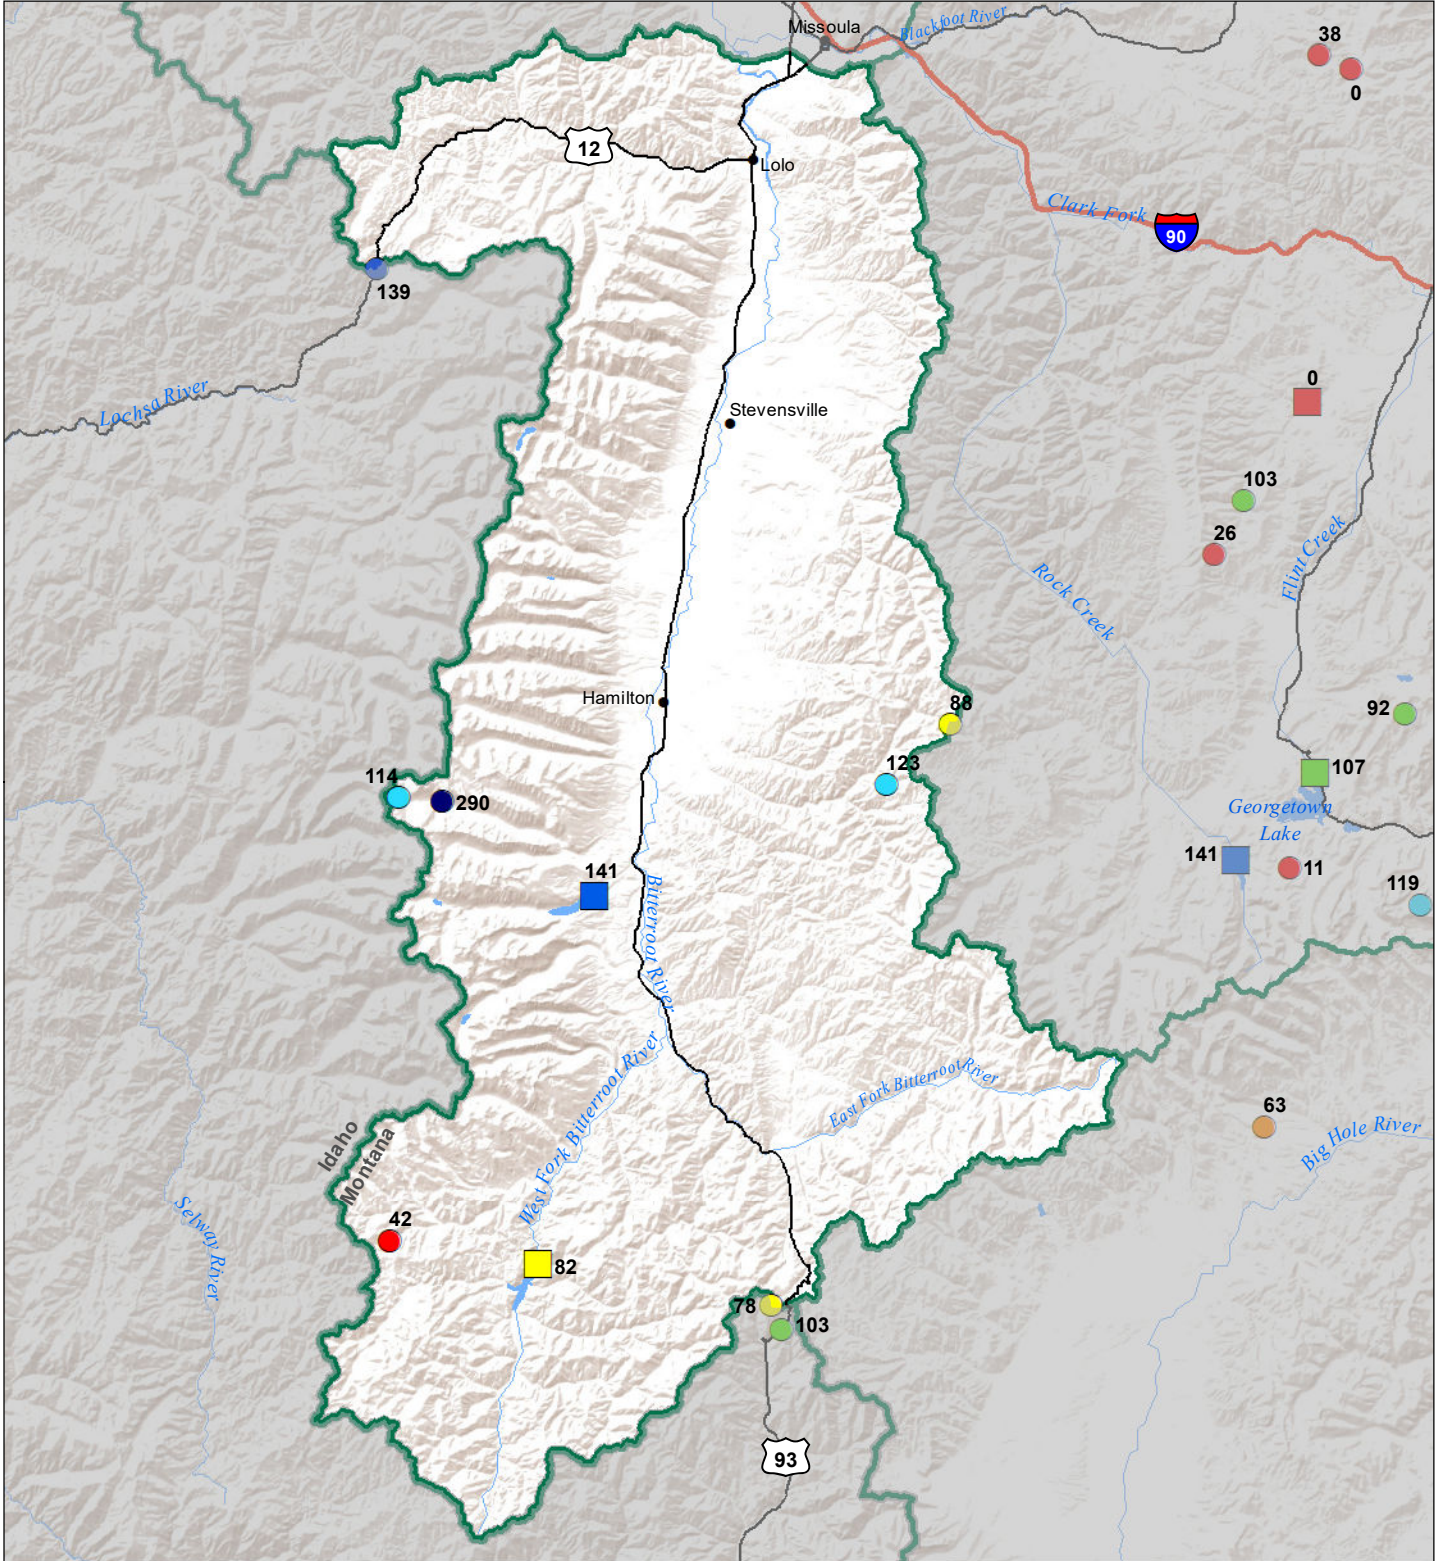

Bitterroot River Basin

Monthly Precipitation and Reservoir Levels

Percentage of Normal

October 1, 2020 (September 1, 2020 - October 1, 2020)

Precipitation Percent of Normal

SNOTEL

- > 150%
- 131 - 150%
- 111 - 130%
- 91 - 110%
- 71 - 90%
- 51 - 70%
- 1 - 50%

COOP/ACIS

- > 150%
- 131 - 150%
- 111 - 130%
- 91 - 110%
- 71 - 90%
- 51 - 70%
- 1 - 50%

Reservoirs Percent of Normal

- > 150%
- 131 - 150%
- 111 - 130%
- 91 - 110%
- 71 - 90%
- 51 - 70%
- 1 - 50%